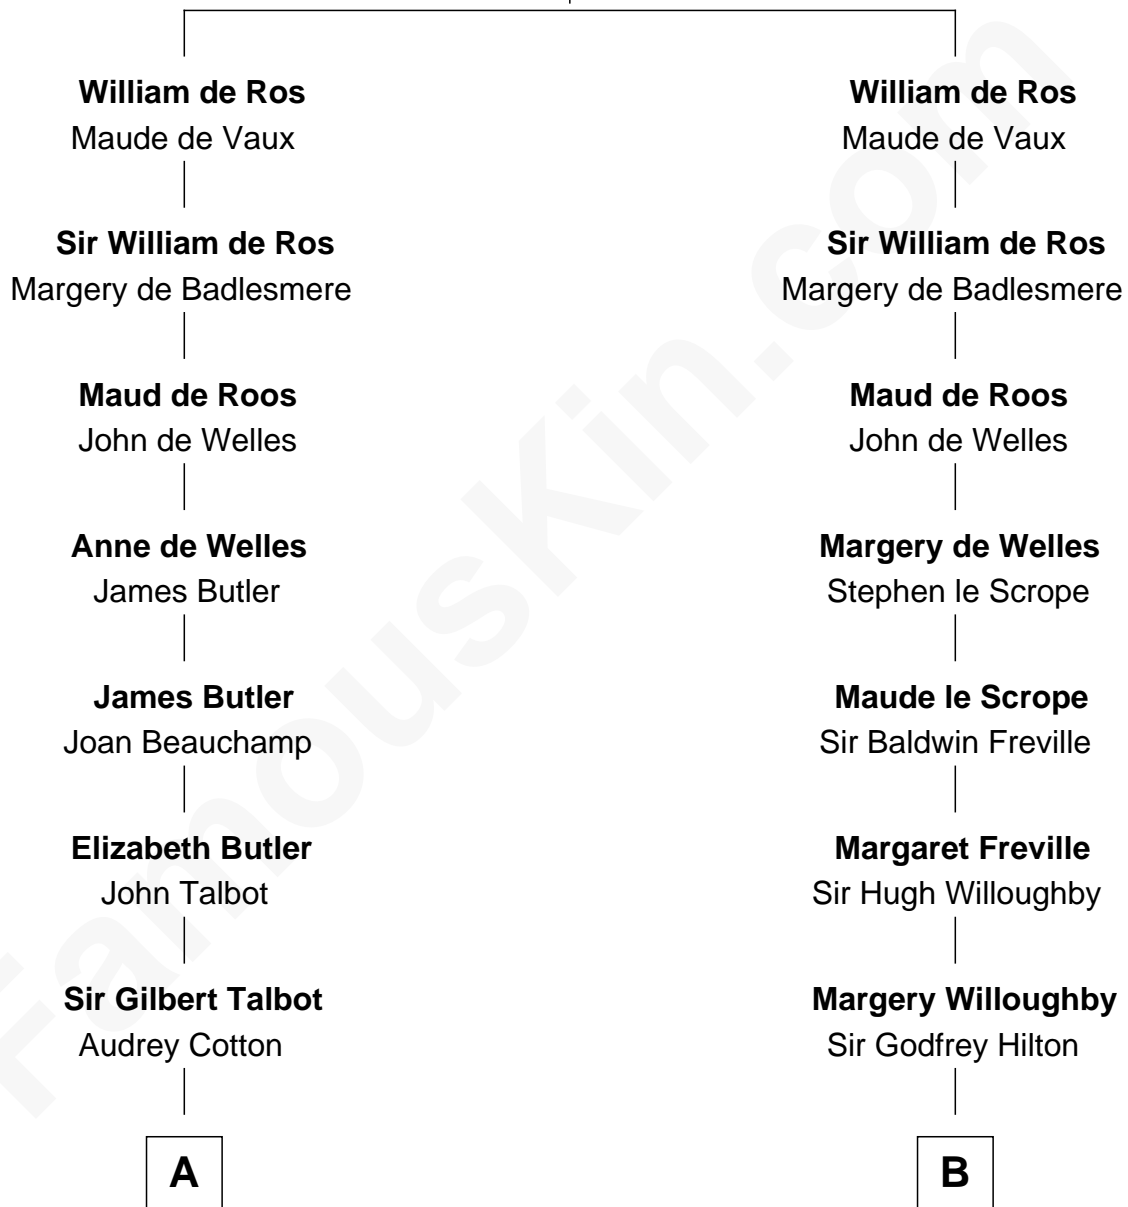

FamousKin.com

Relationship Chart of

Queen Elizabeth II

Queen of the United Kingdom

19th cousin 1 time removed of

Lucretia (Rudolph) Garfield

First Lady of President James Garfield

Sir Robert de Ros

Isabel de Aubeney

C

Claude Bowes-Lyon

Frances Dora Smith

Claude George Bowes-Lyon

Cecilia Nina Cavendish-Bentinck

Elizabeth Bowes-Lyon

George VI, King of the United Kingdom

Queen Elizabeth II

Queen of the United Kingdom

D

Lucretia Greene

Elijah Mason

Arabella Greene Mason

Zebulon Rudolph

Lucretia (Rudolph) Garfield