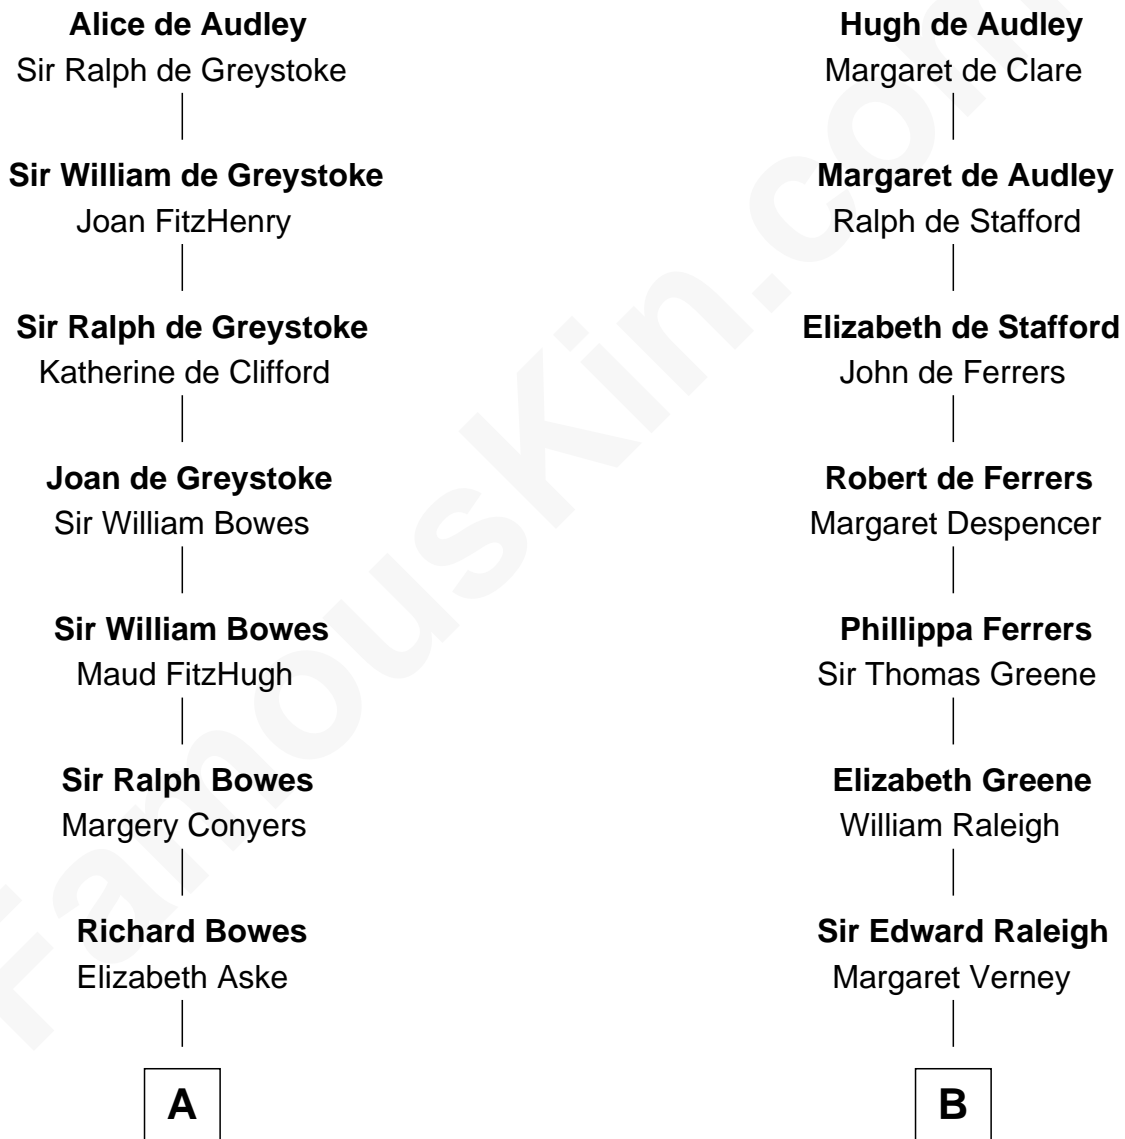

FamousKin.com

Relationship Chart of

Queen Elizabeth II

Queen of the United Kingdom

18th cousin of

Lucretia (Rudolph) Garfield

First Lady of President James Garfield

Sir Hugh I de Audley

Iseult de Mortimer

C

Elizabeth Bowes-Lyon
George VI, King of the United Kingdom

Queen Elizabeth II
Queen of the United Kingdom

D

Arabella Greene Mason
Zebulon Rudolph

Lucretia (Rudolph) Garfield
First Lady of James Garfield