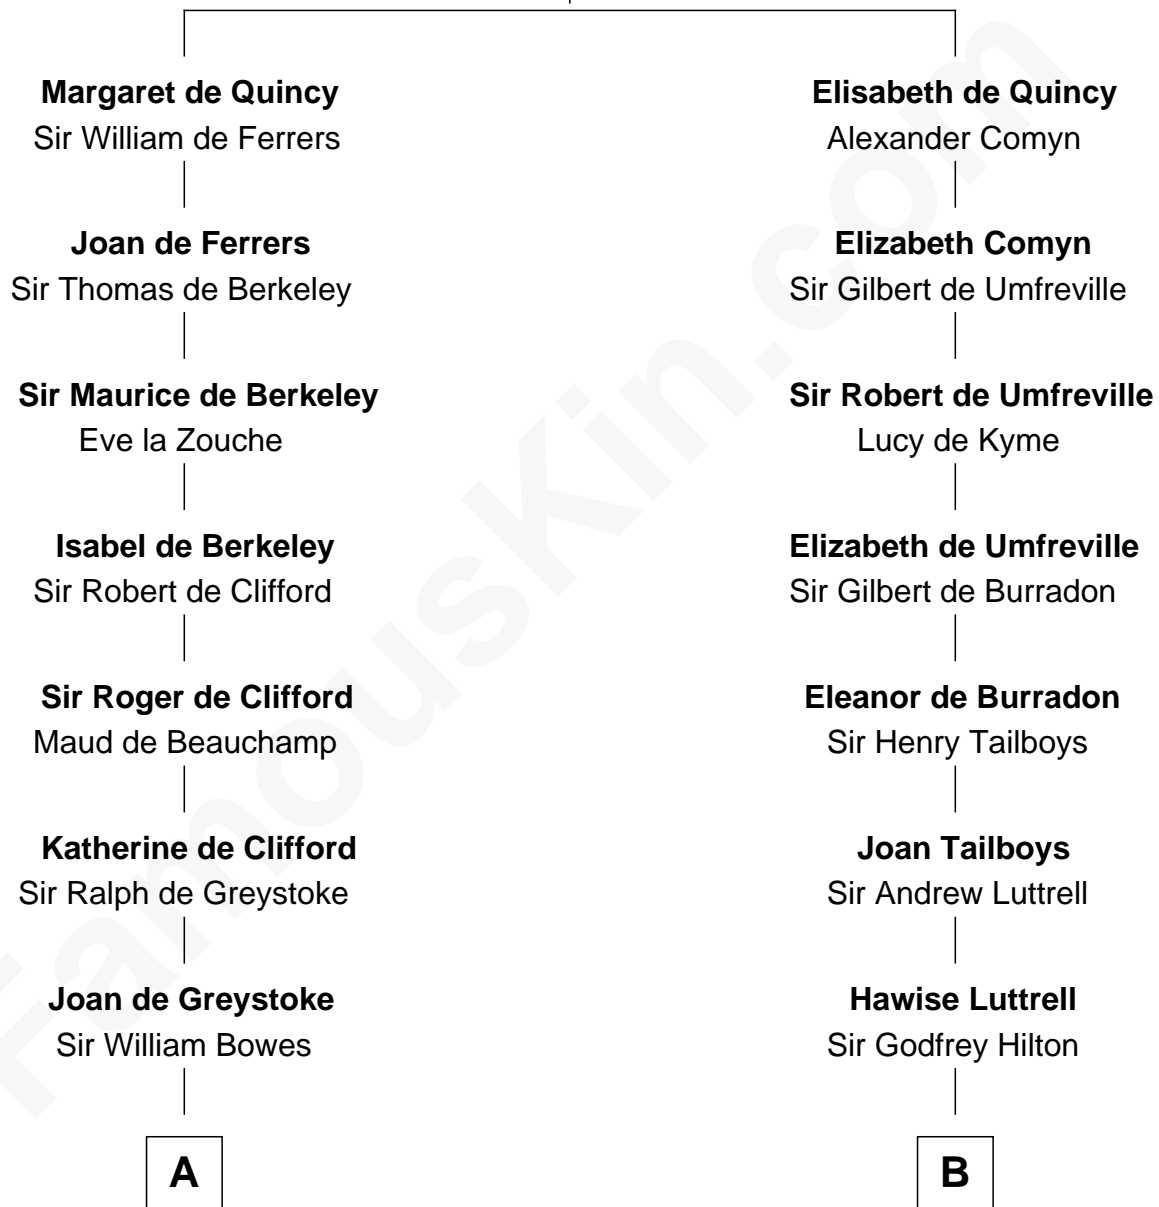

FamousKin.com

Relationship Chart of

Queen Elizabeth II

Queen of the United Kingdom

20th cousin 1 time removed of

Lucretia (Rudolph) Garfield

First Lady of President James Garfield

Sir Roger de Quincy
Helen of Galloway

George VI, King of the United Kingdom

Queen Elizabeth II

Queen of the United Kingdom

D

John Greene

Azubah Ward

Lucretia Greene

Elijah Mason