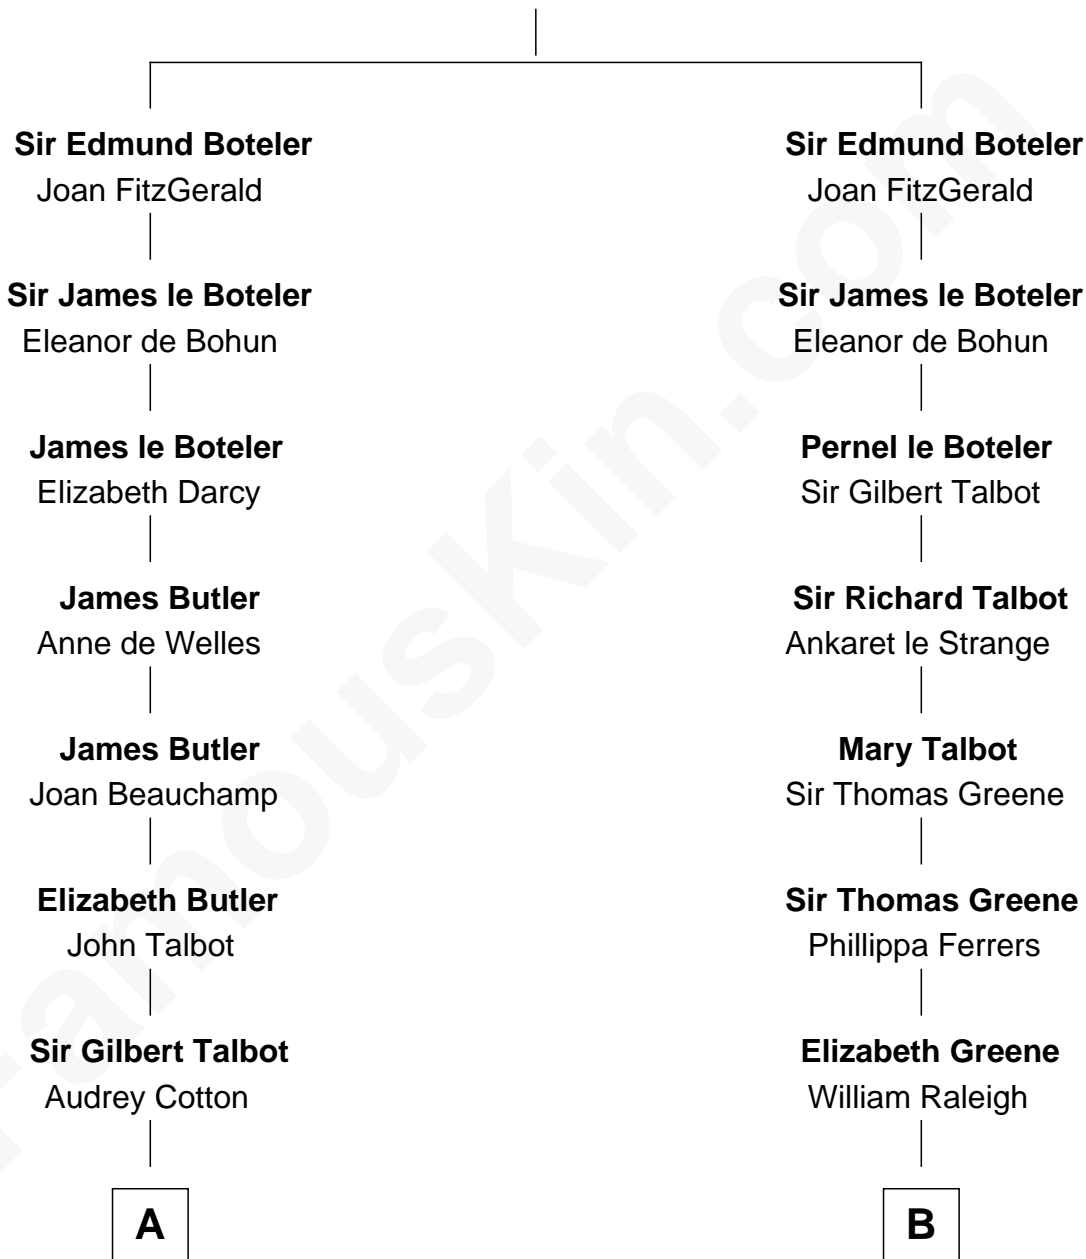

FamousKin.com

Relationship Chart of

Queen Elizabeth II

Queen of the United Kingdom

19th cousin 1 time removed of

Lucretia (Rudolph) Garfield

First Lady of President James Garfield

Thebaud le Boteler

Joan FitzJohn

C

Claude Bowes-Lyon

Frances Dora Smith

Claude George Bowes-Lyon

Cecilia Nina Cavendish-Bentinck

Elizabeth Bowes-Lyon

George VI, King of the United Kingdom

Queen Elizabeth II

Queen of the United Kingdom

D

Elijah Mason

Lucretia Greene

Arabella Greene Mason

Zebulon Rudolph

Lucretia (Rudolph) Garfield