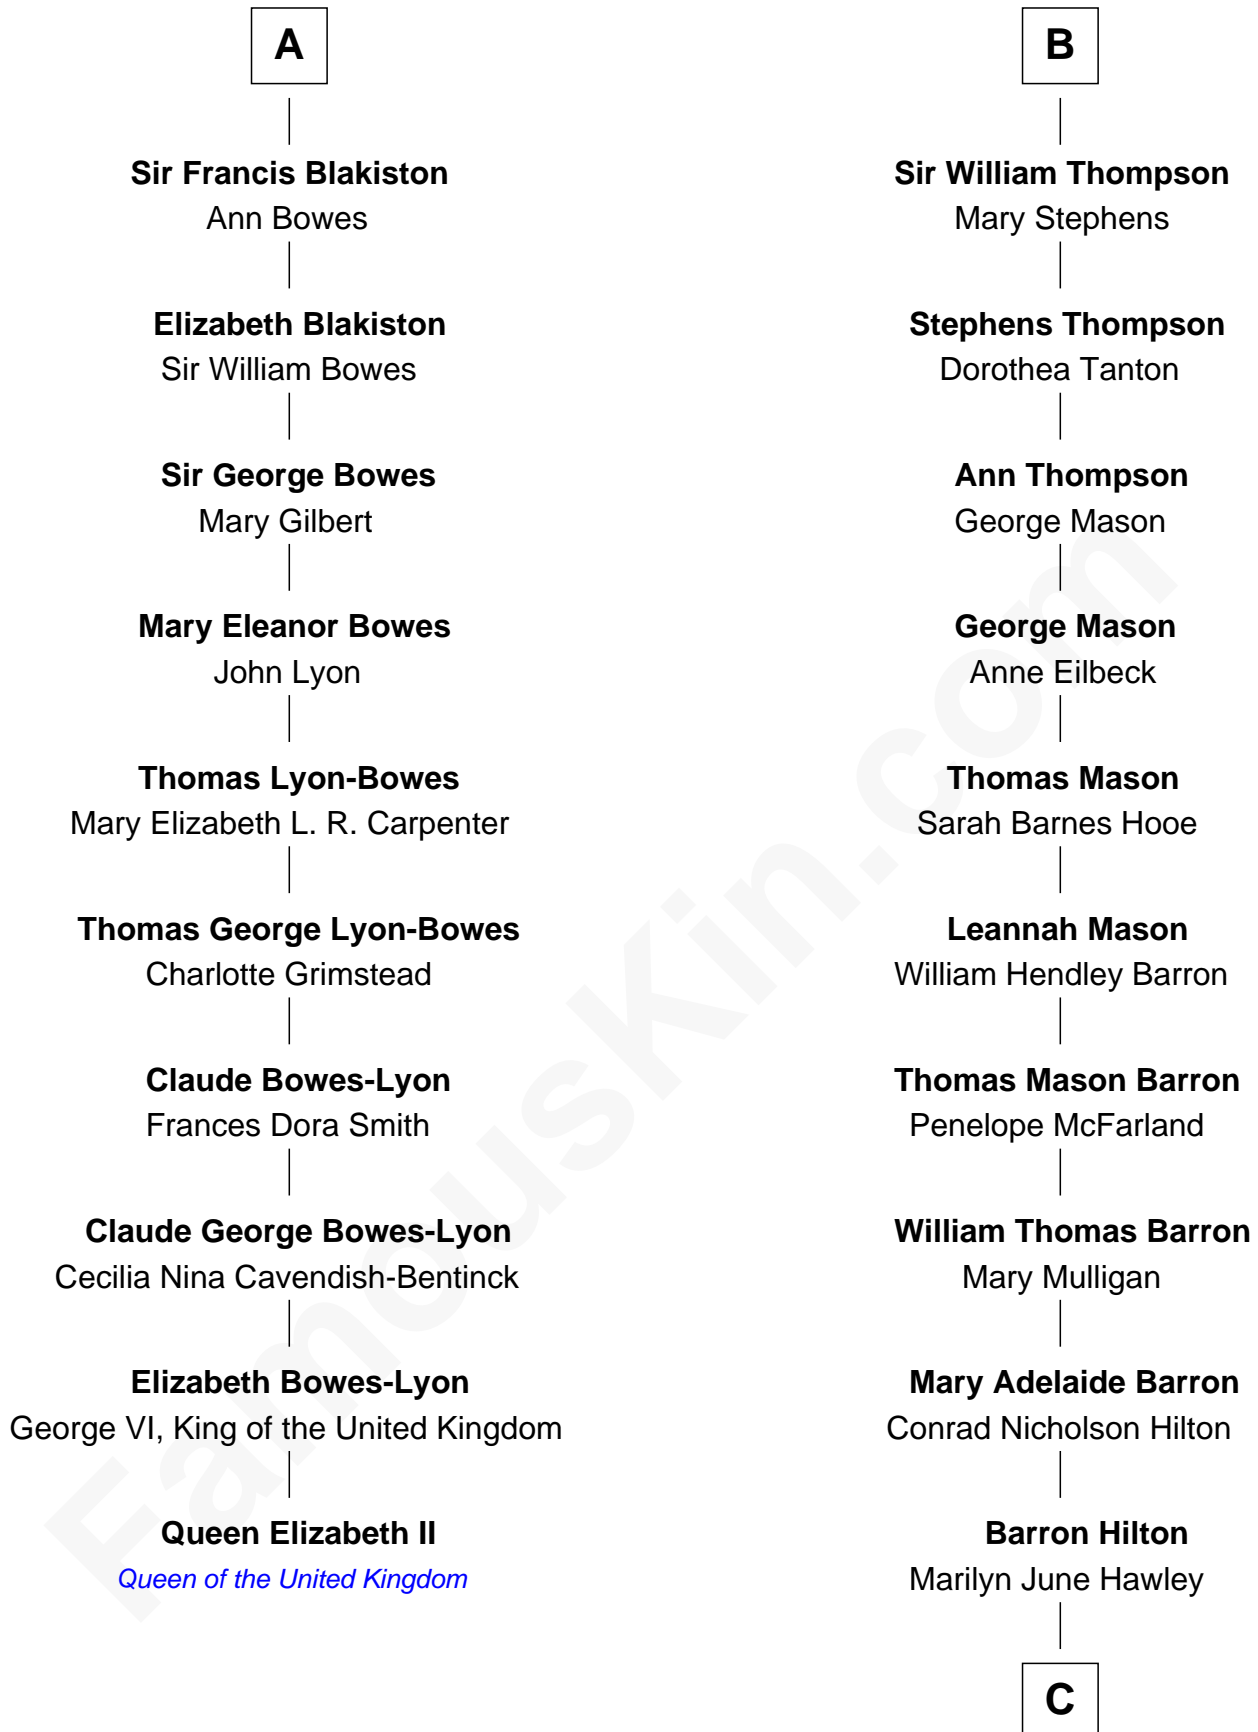

## Relationship Chart of

### Queen Elizabeth II

*Queen of the United Kingdom*

16th cousin 2 times removed of

**Paris Hilton**

*Socialite and TV Personality*

**Thomas Clifford**

Joan Dacre

**C**