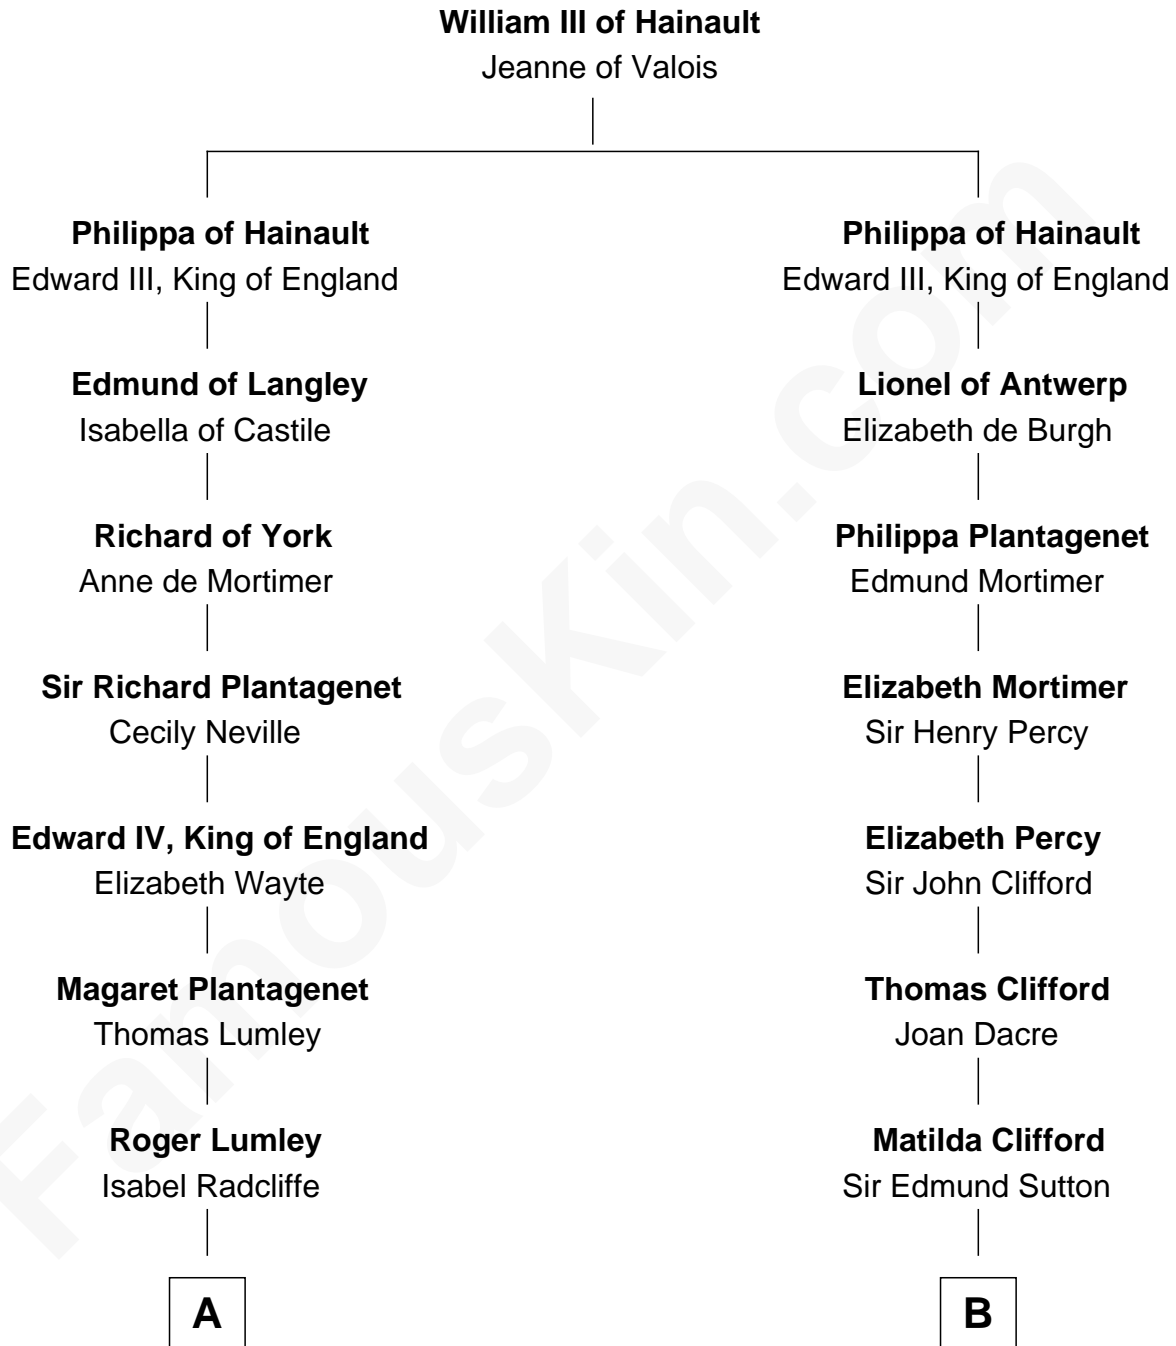

FamousKin.com Relationship Chart of

Queen Elizabeth II

Queen of the United Kingdom

16th cousin 4 times removed of

George Mason

Father of the U.S. Bill of Rights

C

—
Claude Bowes-Lyon

Frances Dora Smith

—
Claude George Bowes-Lyon

Cecilia Nina Cavendish-Bentinck

—
Elizabeth Bowes-Lyon

George VI, King of the United Kingdom

—
Queen Elizabeth II

Queen of the United Kingdom

FamousKin.com