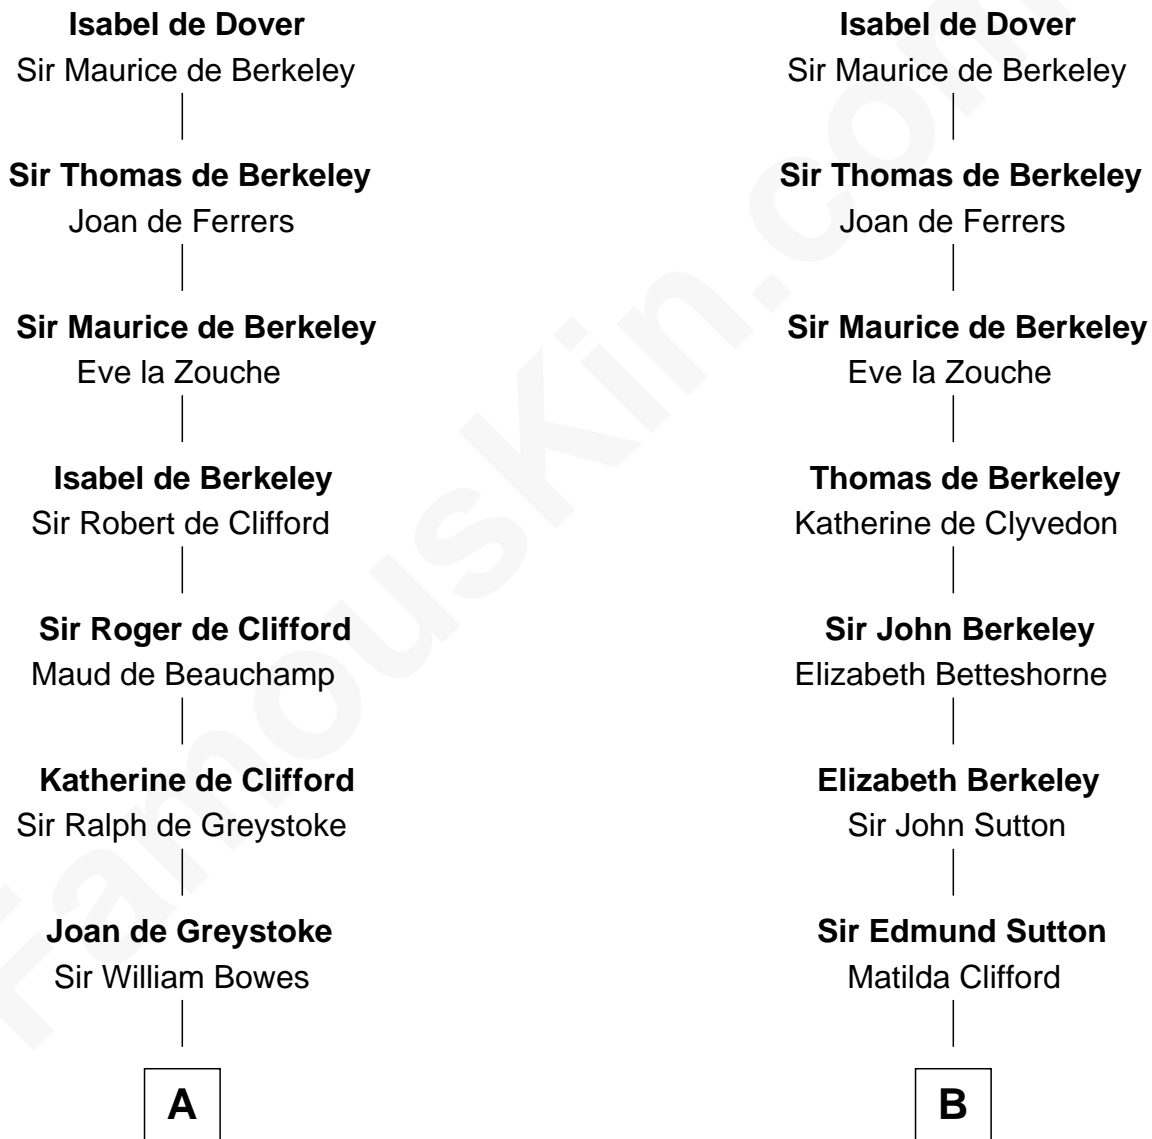

Sir Richard FitzRoy

Rose de Dover