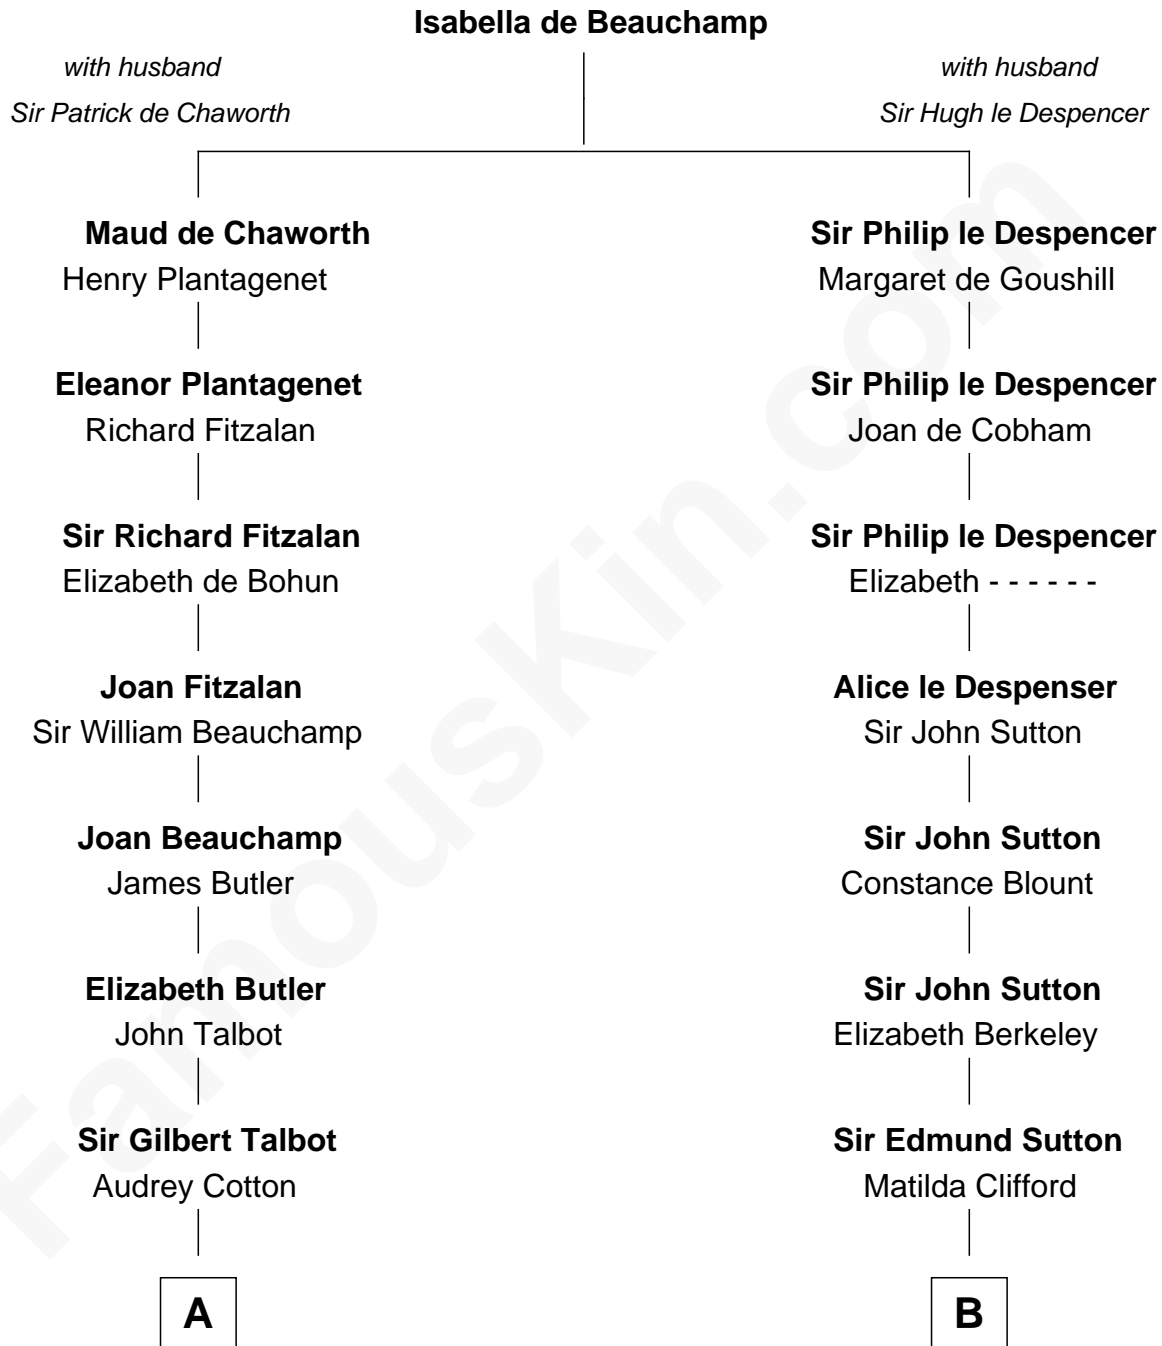

FamousKin.com Relationship Chart of

Queen Elizabeth II

Queen of the United Kingdom

16th cousin 4 times removed of

George Mason

Father of the U.S. Bill of Rights

C

—
Claude Bowes-Lyon

Frances Dora Smith

—
Claude George Bowes-Lyon

Cecilia Nina Cavendish-Bentinck

—
Elizabeth Bowes-Lyon

George VI, King of the United Kingdom

—
Queen Elizabeth II

Queen of the United Kingdom

FamousKin.com