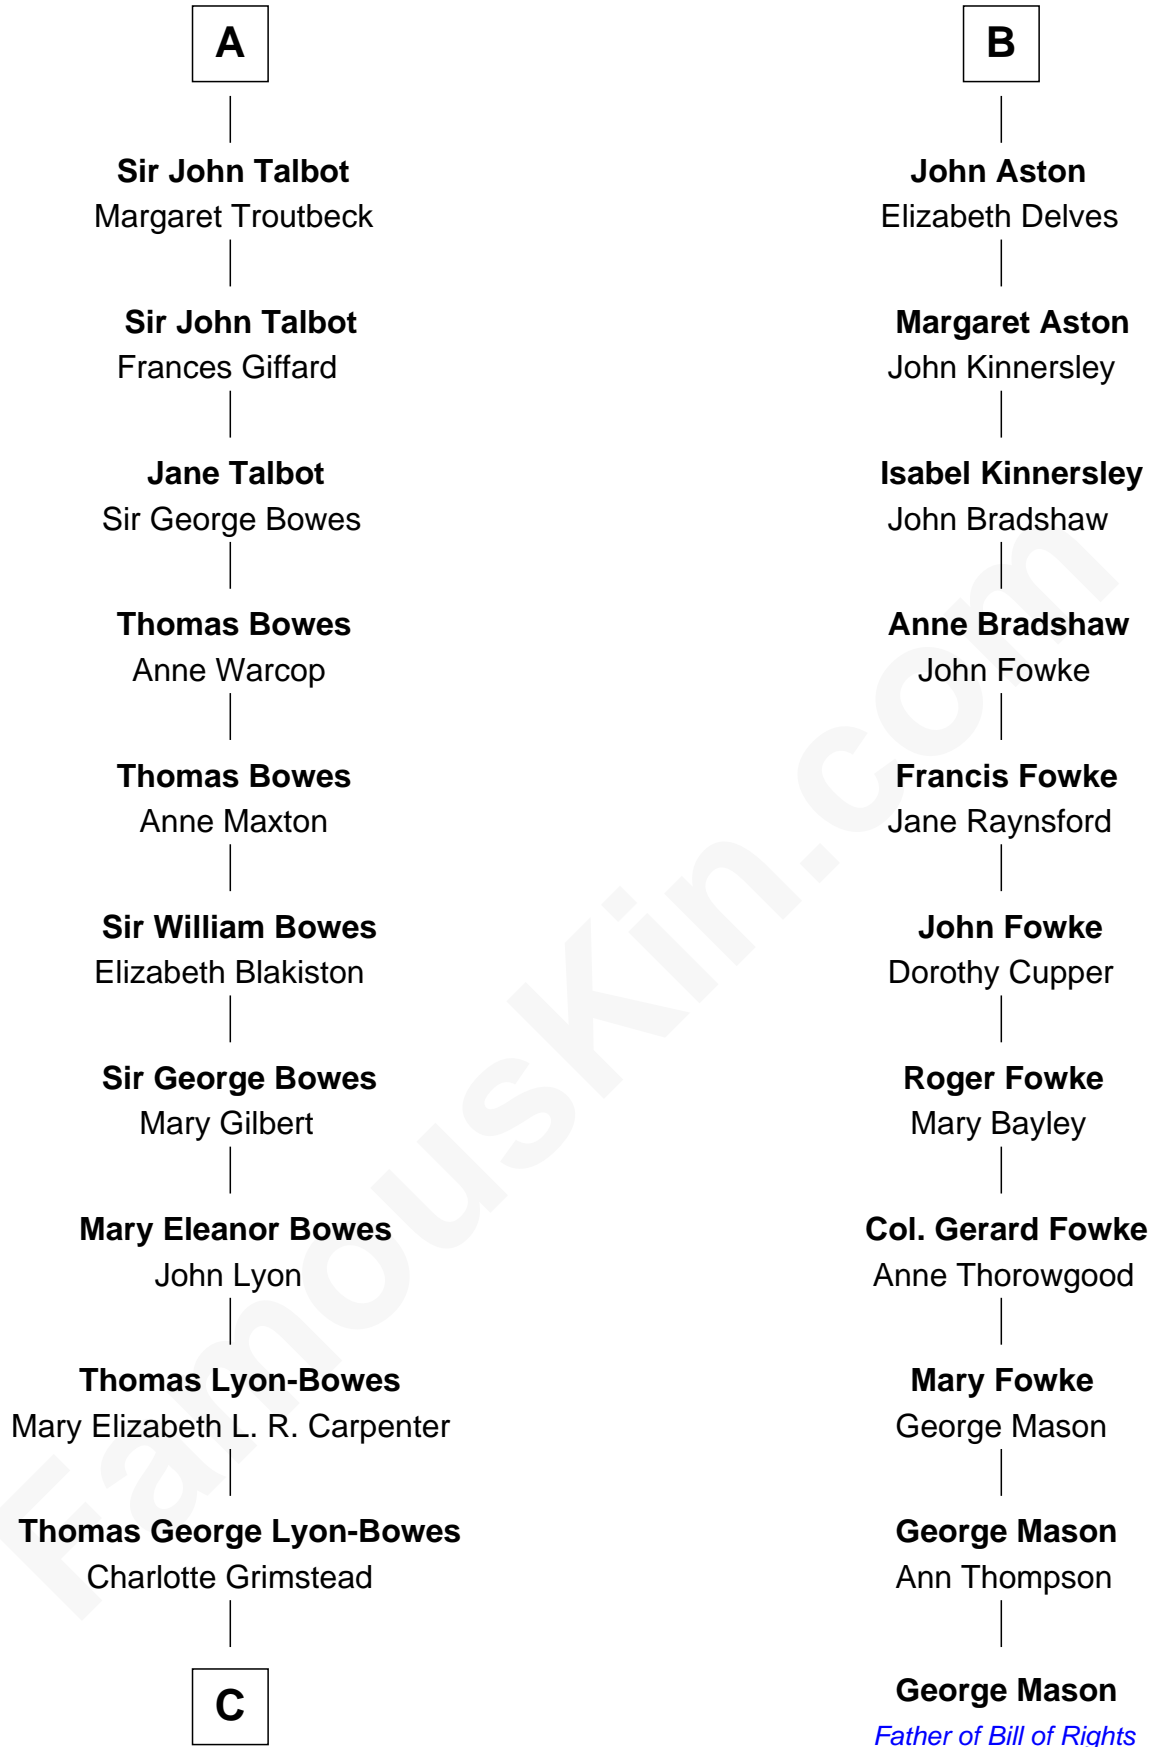

## Relationship Chart of

### Queen Elizabeth II

*Queen of the United Kingdom*

17th cousin 3 times removed of

### George Mason

*Father of the U.S. Bill of Rights*

**Sir Robert de Ros**

Isabel de Aubeney

**C**

—  
**Claude Bowes-Lyon**

Frances Dora Smith

—  
**Claude George Bowes-Lyon**

Cecilia Nina Cavendish-Bentinck

—  
**Elizabeth Bowes-Lyon**

George VI, King of the United Kingdom

—  
**Queen Elizabeth II**

*Queen of the United Kingdom*

FamousKin.com