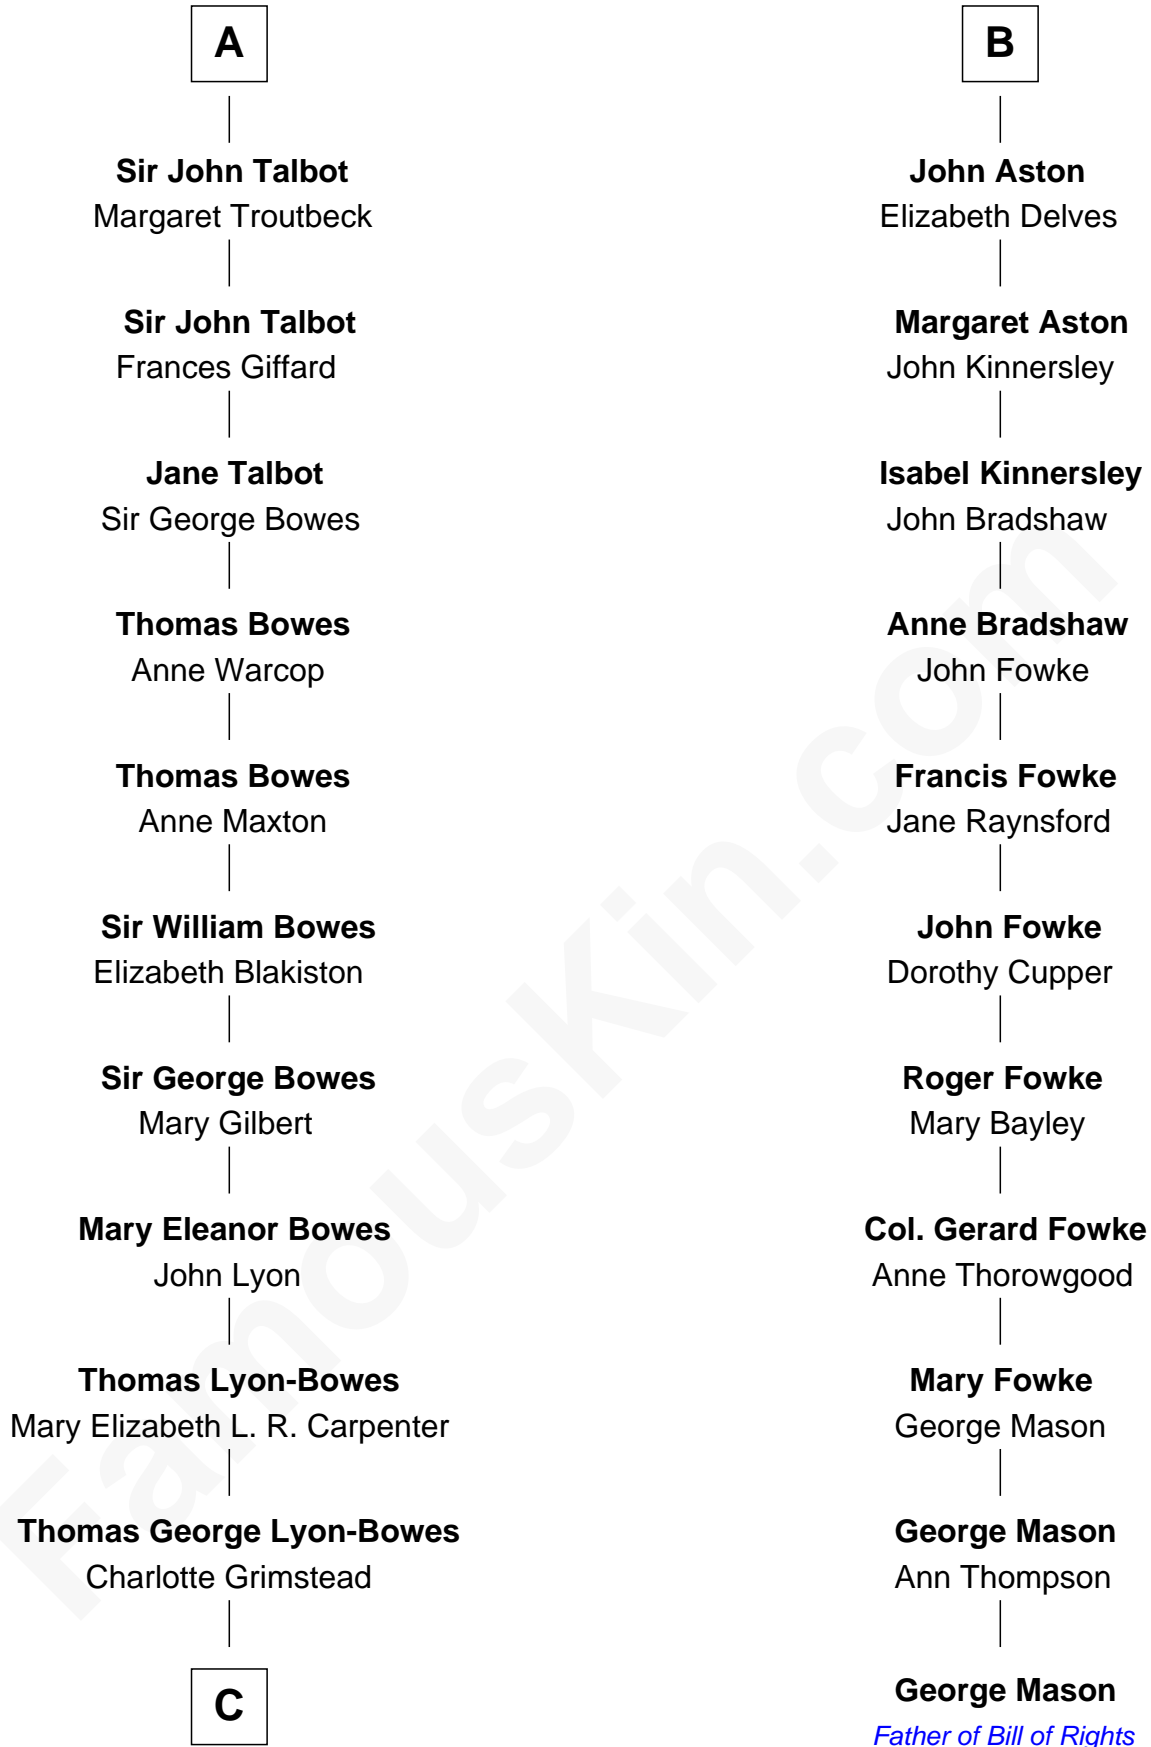

FamousKin.com

Relationship Chart of

Queen Elizabeth II

Queen of the United Kingdom

17th cousin 3 times removed of

George Mason

Father of the U.S. Bill of Rights

C

—
Claude Bowes-Lyon

Frances Dora Smith

—
Claude George Bowes-Lyon

Cecilia Nina Cavendish-Bentinck

—
Elizabeth Bowes-Lyon

George VI, King of the United Kingdom

—
Queen Elizabeth II

Queen of the United Kingdom