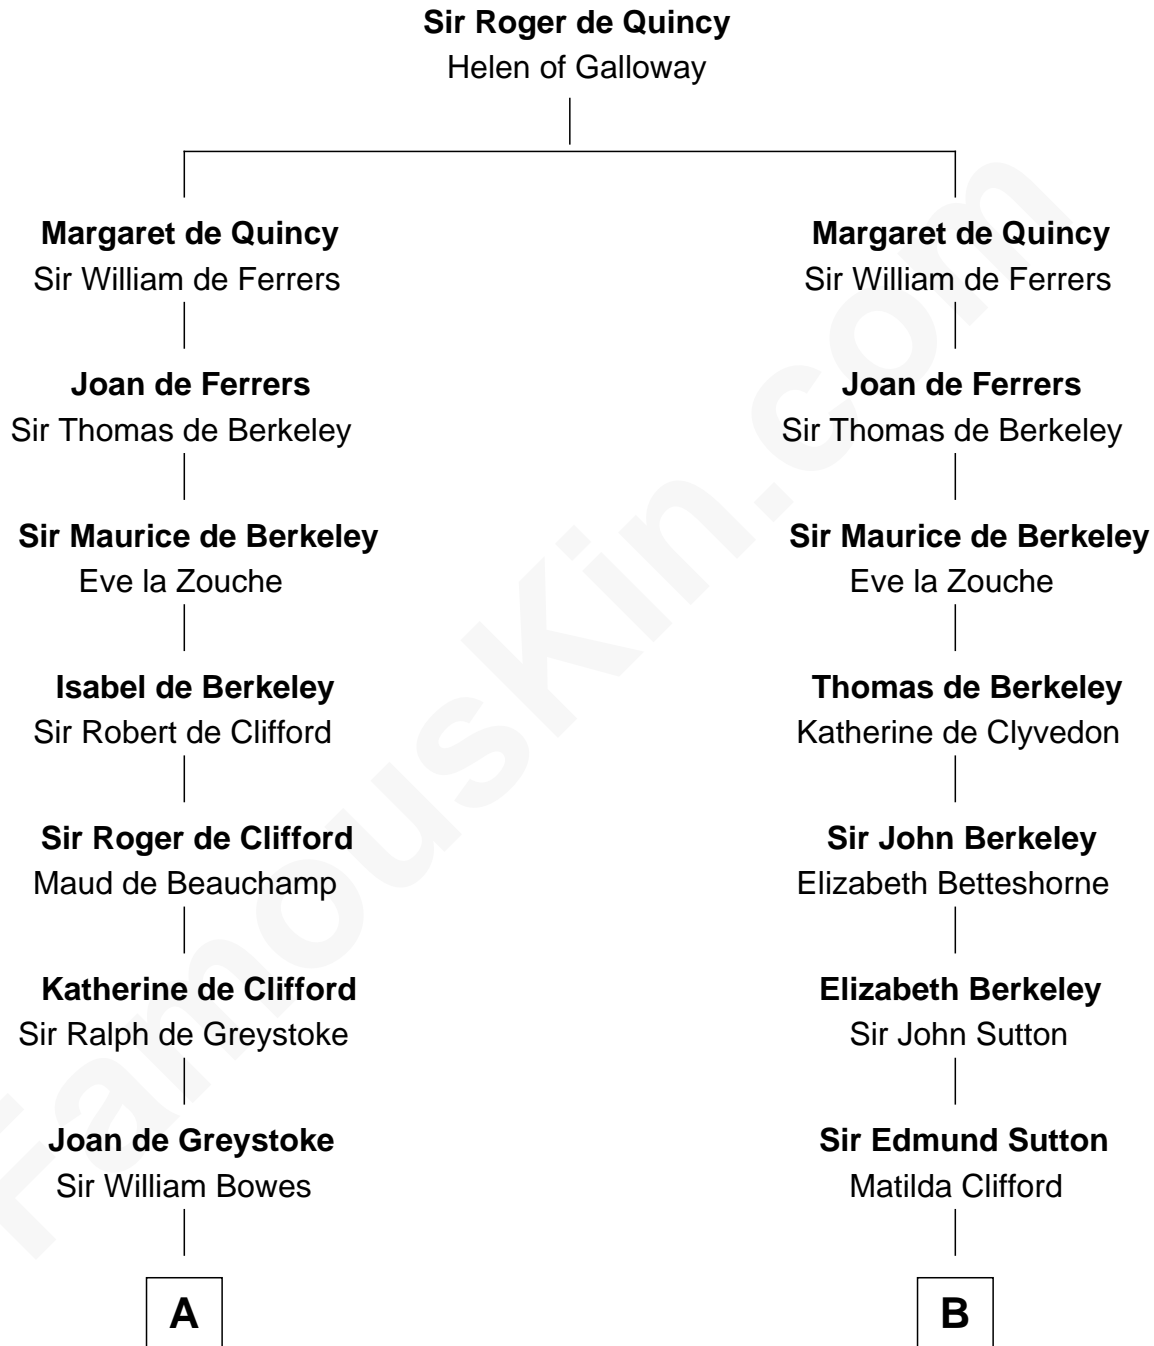

FamousKin.com

Relationship Chart of

Queen Elizabeth II

Queen of the United Kingdom

16th cousin 5 times removed of

George Mason

Father of the U.S. Bill of Rights

C

Thomas George Lyon-Bowes

Charlotte Grimstead

Claude Bowes-Lyon

Frances Dora Smith

Claude George Bowes-Lyon

Cecilia Nina Cavendish-Bentinck

Elizabeth Bowes-Lyon

George VI, King of the United Kingdom