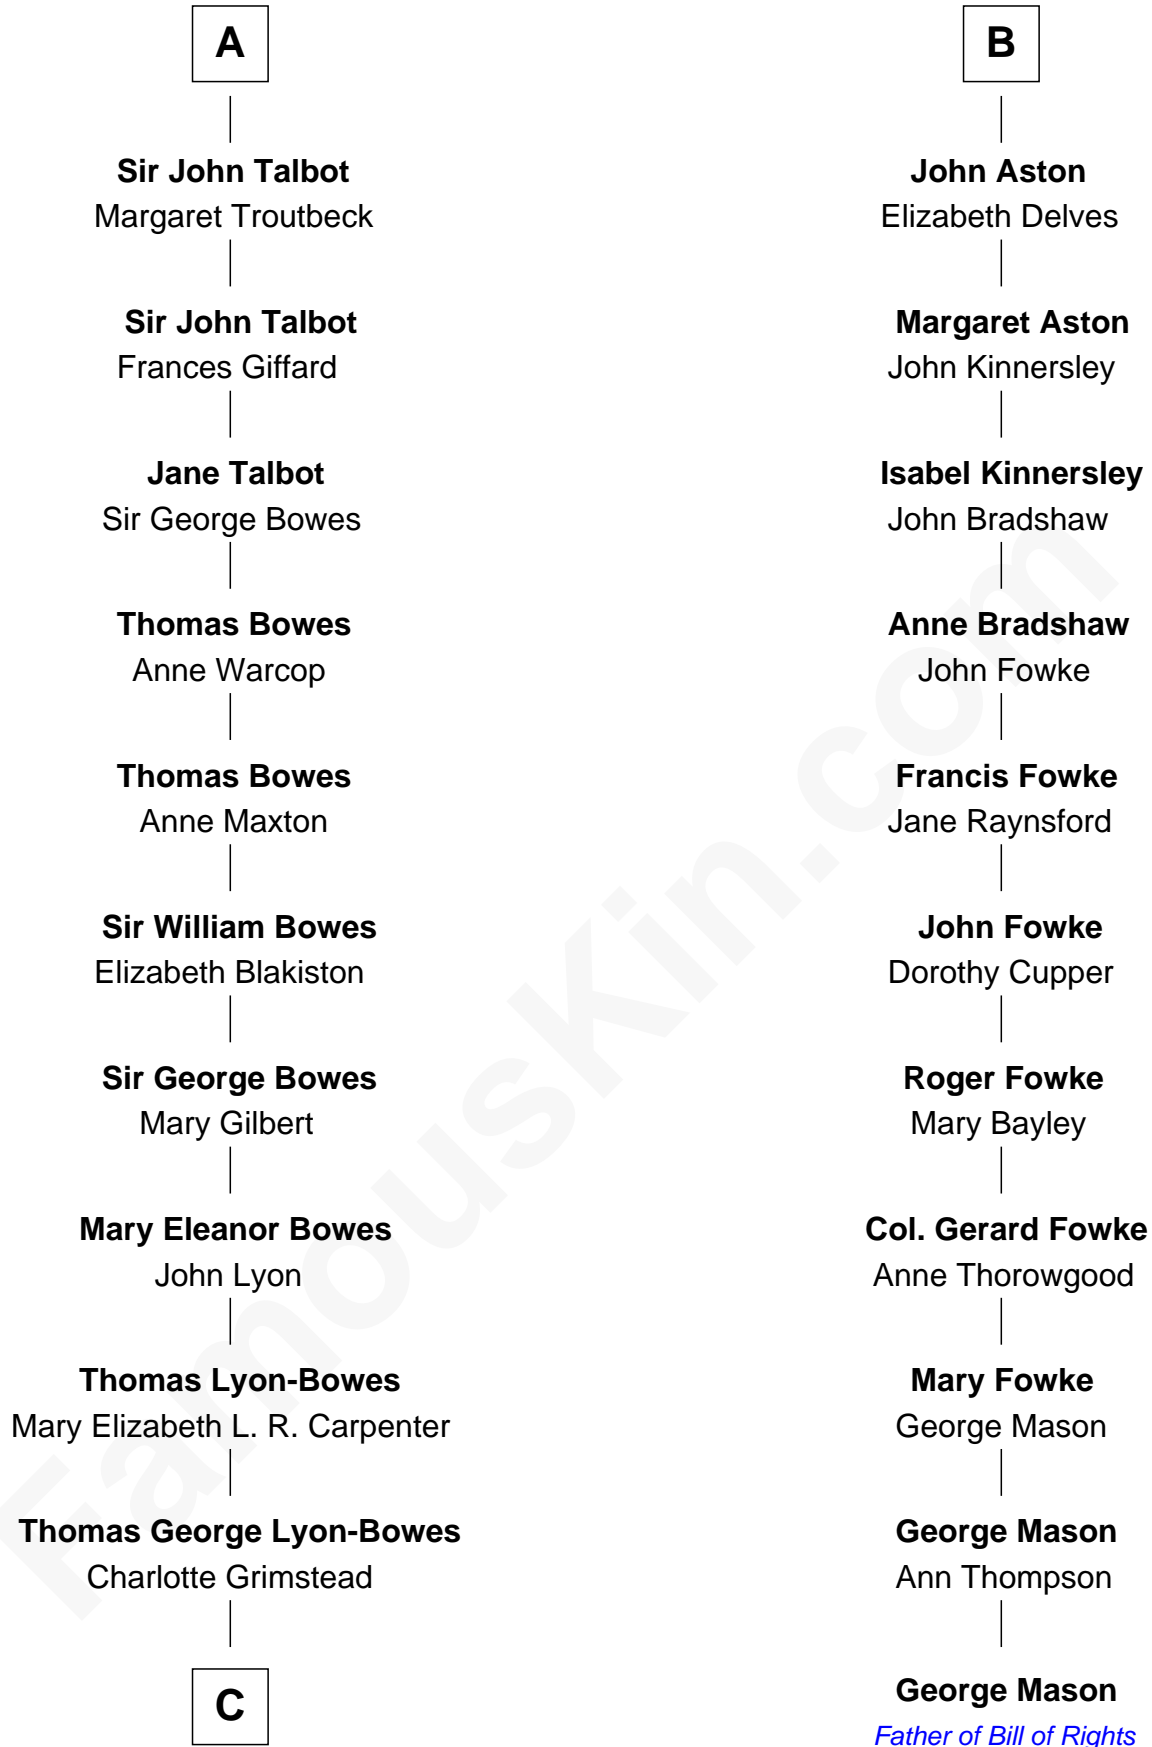

# FamousKin.com Relationship Chart of

**Queen Elizabeth II**

*Queen of the United Kingdom*

17th cousin 3 times removed of

**George Mason**

*Father of the U.S. Bill of Rights*

**John de Vaux**

**C**

—  
**Claude Bowes-Lyon**

Frances Dora Smith

—  
**Claude George Bowes-Lyon**

Cecilia Nina Cavendish-Bentinck

—  
**Elizabeth Bowes-Lyon**

George VI, King of the United Kingdom

—  
**Queen Elizabeth II**

*Queen of the United Kingdom*