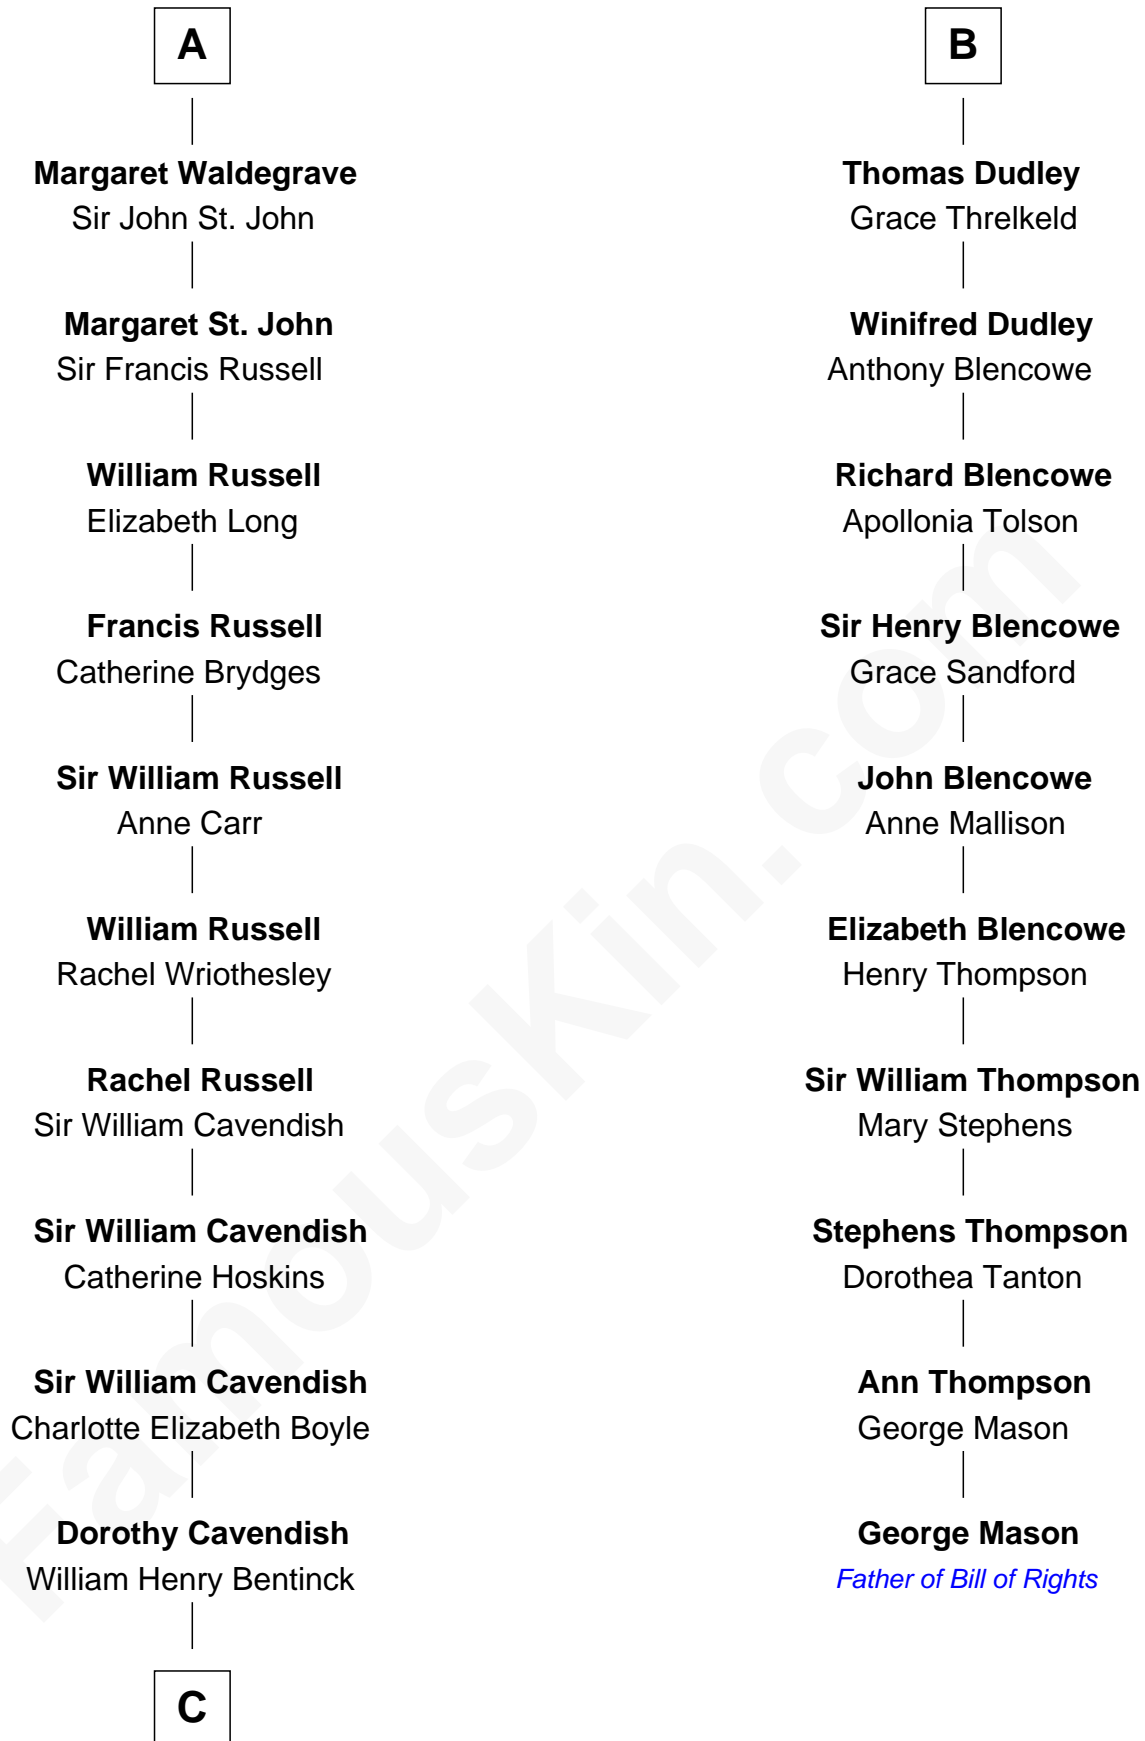

FamousKin.com

Relationship Chart of

Queen Elizabeth II

Queen of the United Kingdom

16th cousin 5 times removed of

George Mason

Father of the U.S. Bill of Rights

Sir Hugh le Despencer

Elizabeth de Tibetot

Margery Despencer

Sir Roger Wentworth

Henry Wentworth

Elizabeth Howard

Margery Wentworth

Sir William Waldegrave

A

Sir John Sutton

Constance Blount

Sir John Sutton

Elizabeth Berkeley

Sir Edmund Sutton

Matilda Clifford

B

C