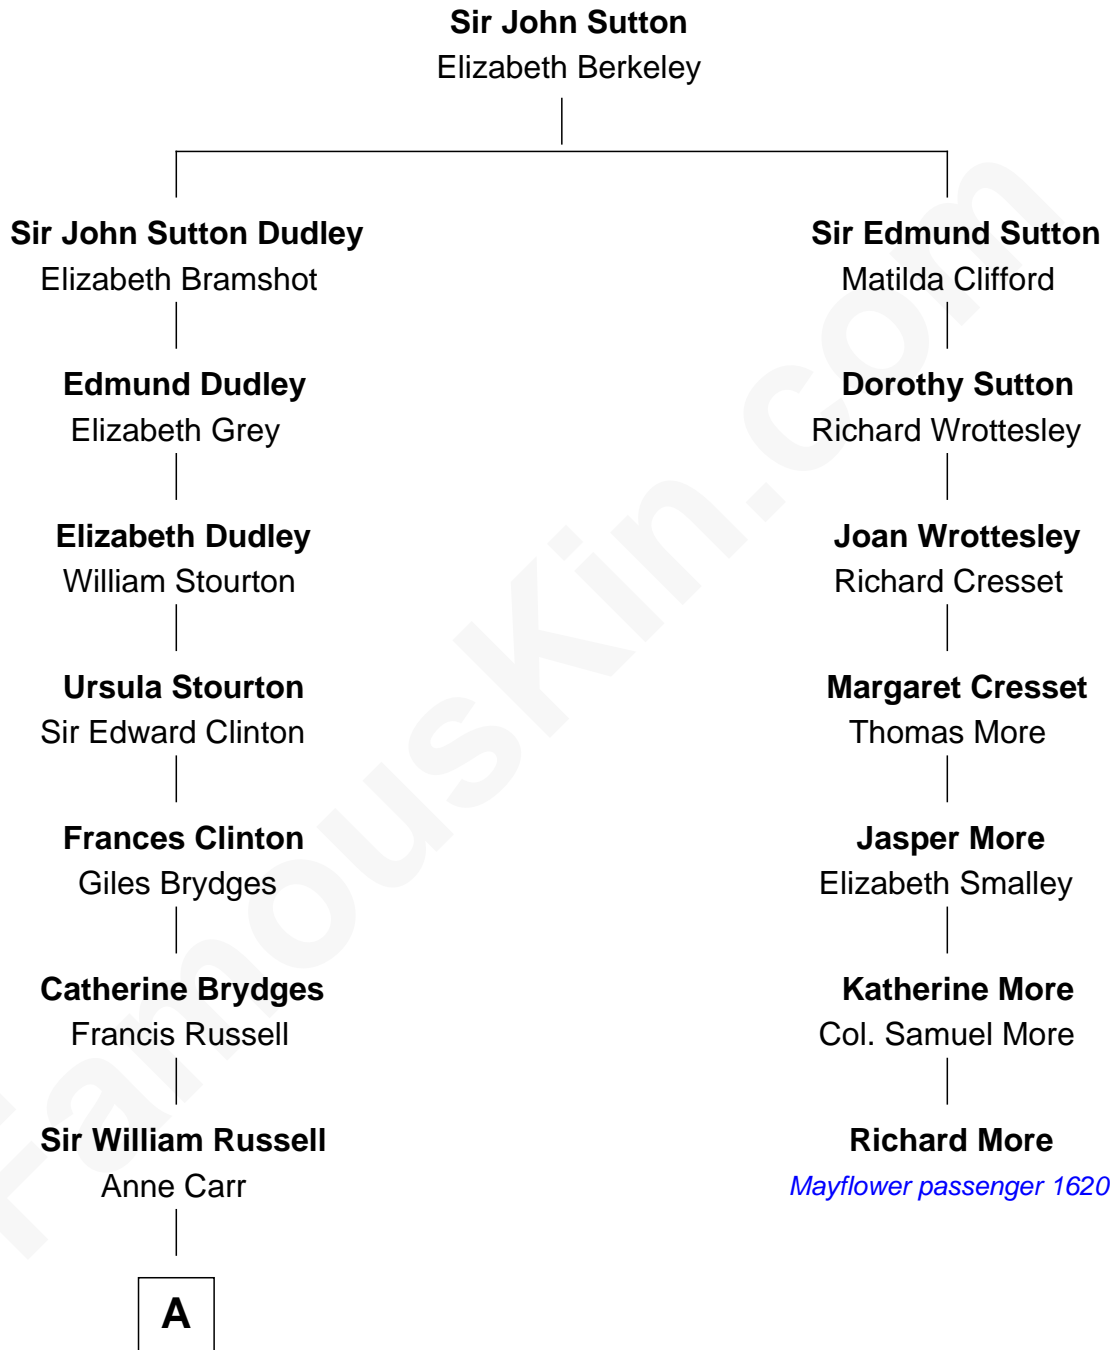

FamousKin.com

Relationship Chart of

Queen Elizabeth II

Queen of the United Kingdom

6th cousin 10 times removed of

Richard More

(c1614 - c1696) *Mayflower passenger 1620*

MAYFLOWER

A

William Russell
Rachel Wriothesley

Rachel Russell
Sir William Cavendish

Sir William Cavendish
Catherine Hoskins

Sir William Cavendish
Charlotte Elizabeth Boyle

Dorothy Cavendish
William Henry Bentinck

Charles Augustus Cavendish-Bentinck
Anne Wellesley