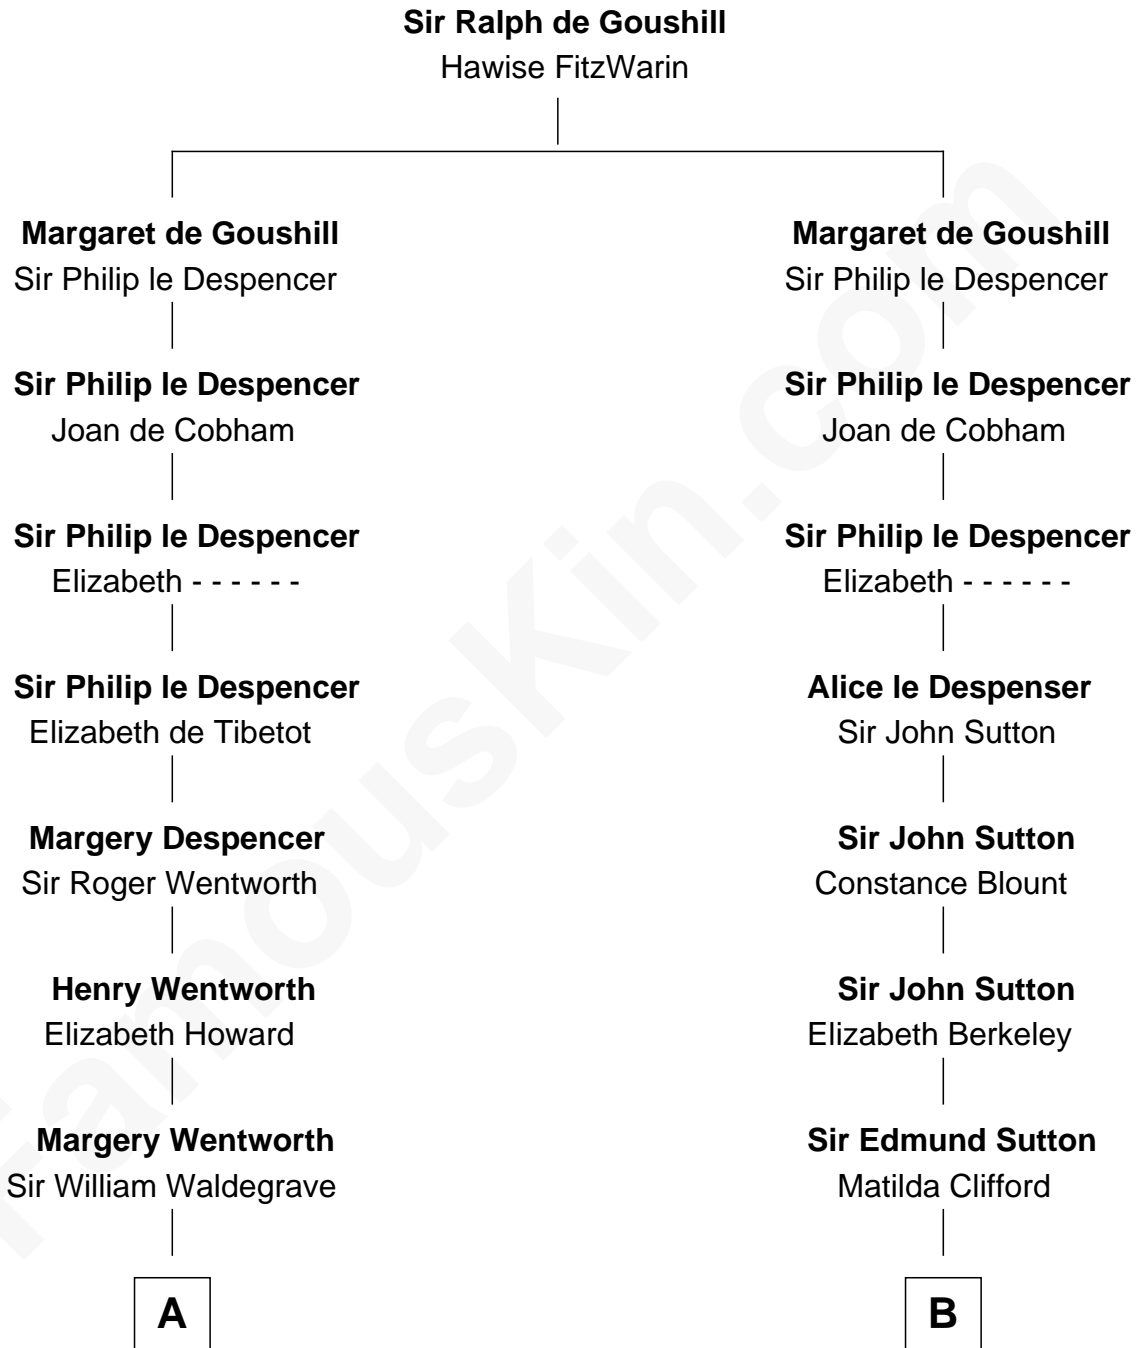

FamousKin.com Relationship Chart of Queen Elizabeth II

Queen of the United Kingdom

12th cousin 9 times removed of

Richard More

(c1614 - c1696) Mayflower passenger 1620

MAYFLOWER

C

Charles Augustus Cavendish-Bentinck

Anne Wellesley

Rev. Charles William Cavendish-Bentinck

Caroline Louisa Burnaby

Cecilia Nina Cavendish-Bentinck

Claude George Bowes-Lyon

Elizabeth Bowes-Lyon

George VI, King of the United Kingdom

Queen Elizabeth II

Queen of the United Kingdom