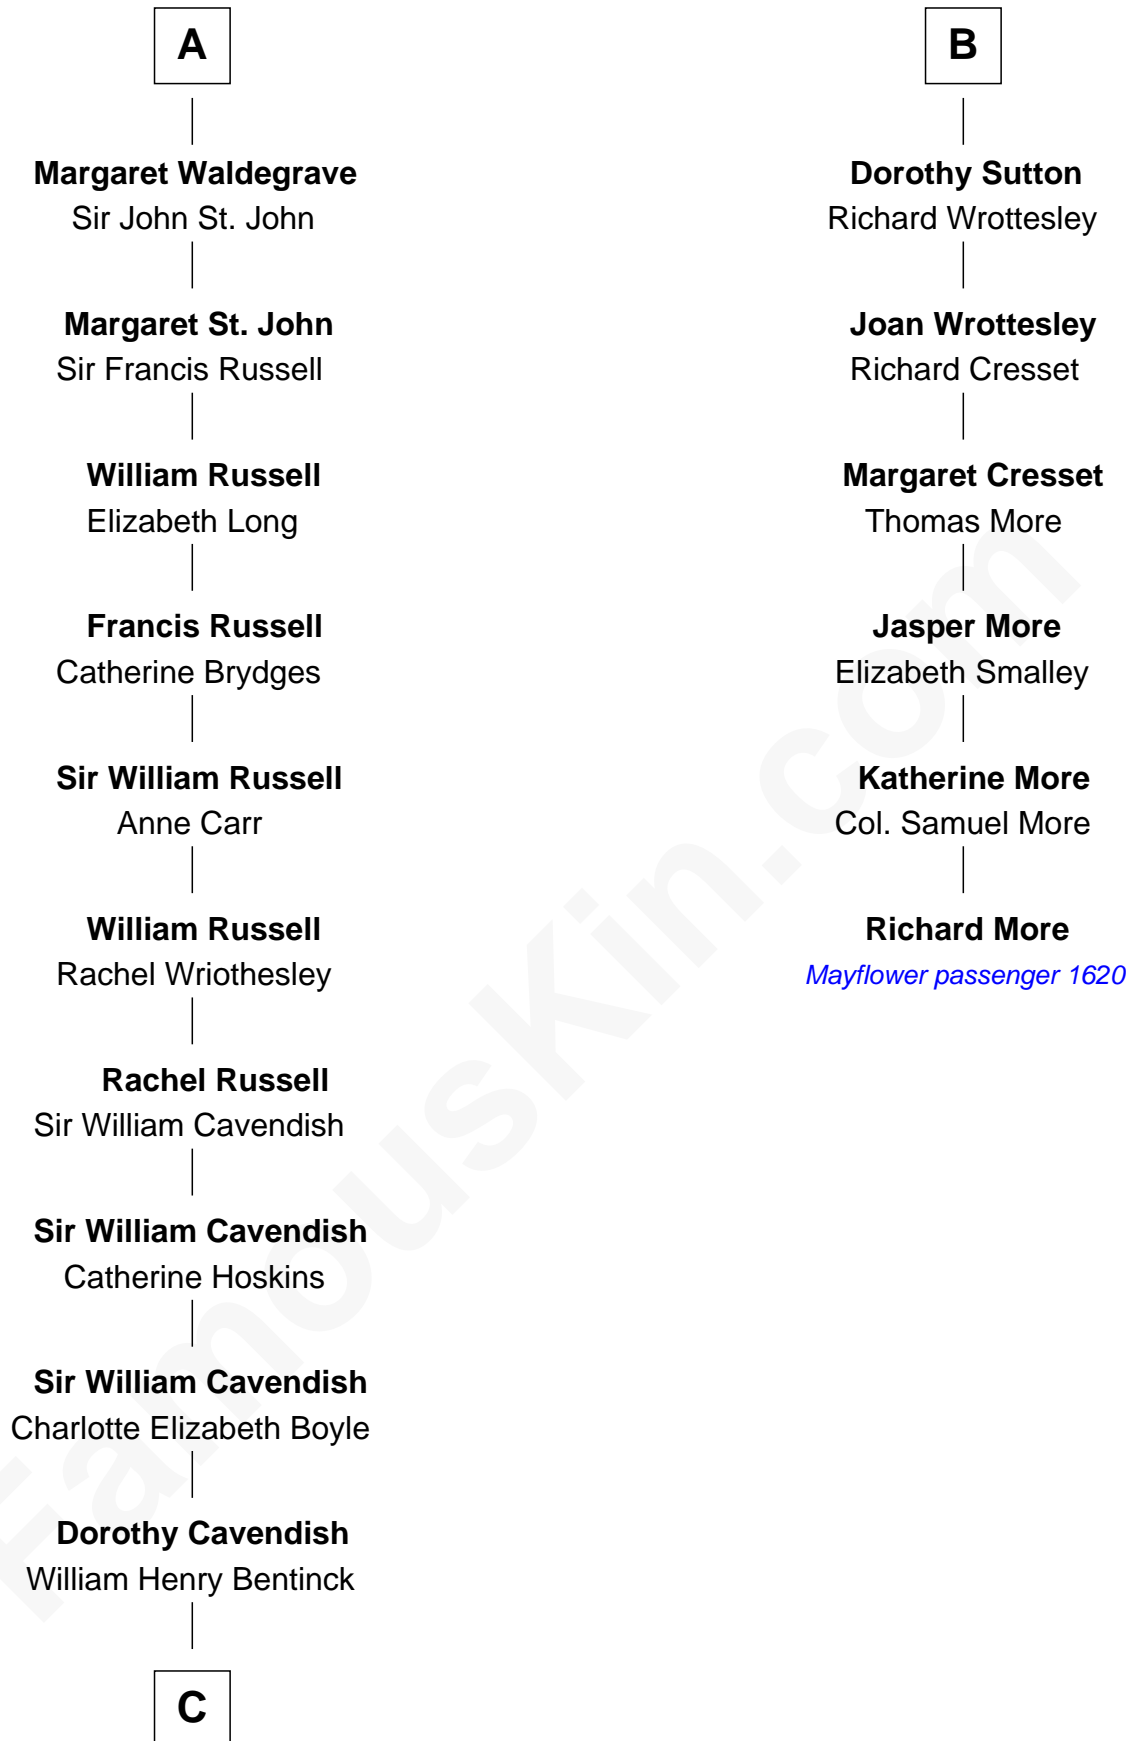

FamousKin.com Relationship Chart of Queen Elizabeth II

Queen of the United Kingdom

12th cousin 9 times removed of

Richard More

(c1614 - c1696) Mayflower passenger 1620

MAYFLOWER

C

Charles Augustus Cavendish-Bentinck

Anne Wellesley

Rev. Charles William Cavendish-Bentinck

Caroline Louisa Burnaby

Cecilia Nina Cavendish-Bentinck

Claude George Bowes-Lyon

Elizabeth Bowes-Lyon

George VI, King of the United Kingdom

Queen Elizabeth II

Queen of the United Kingdom