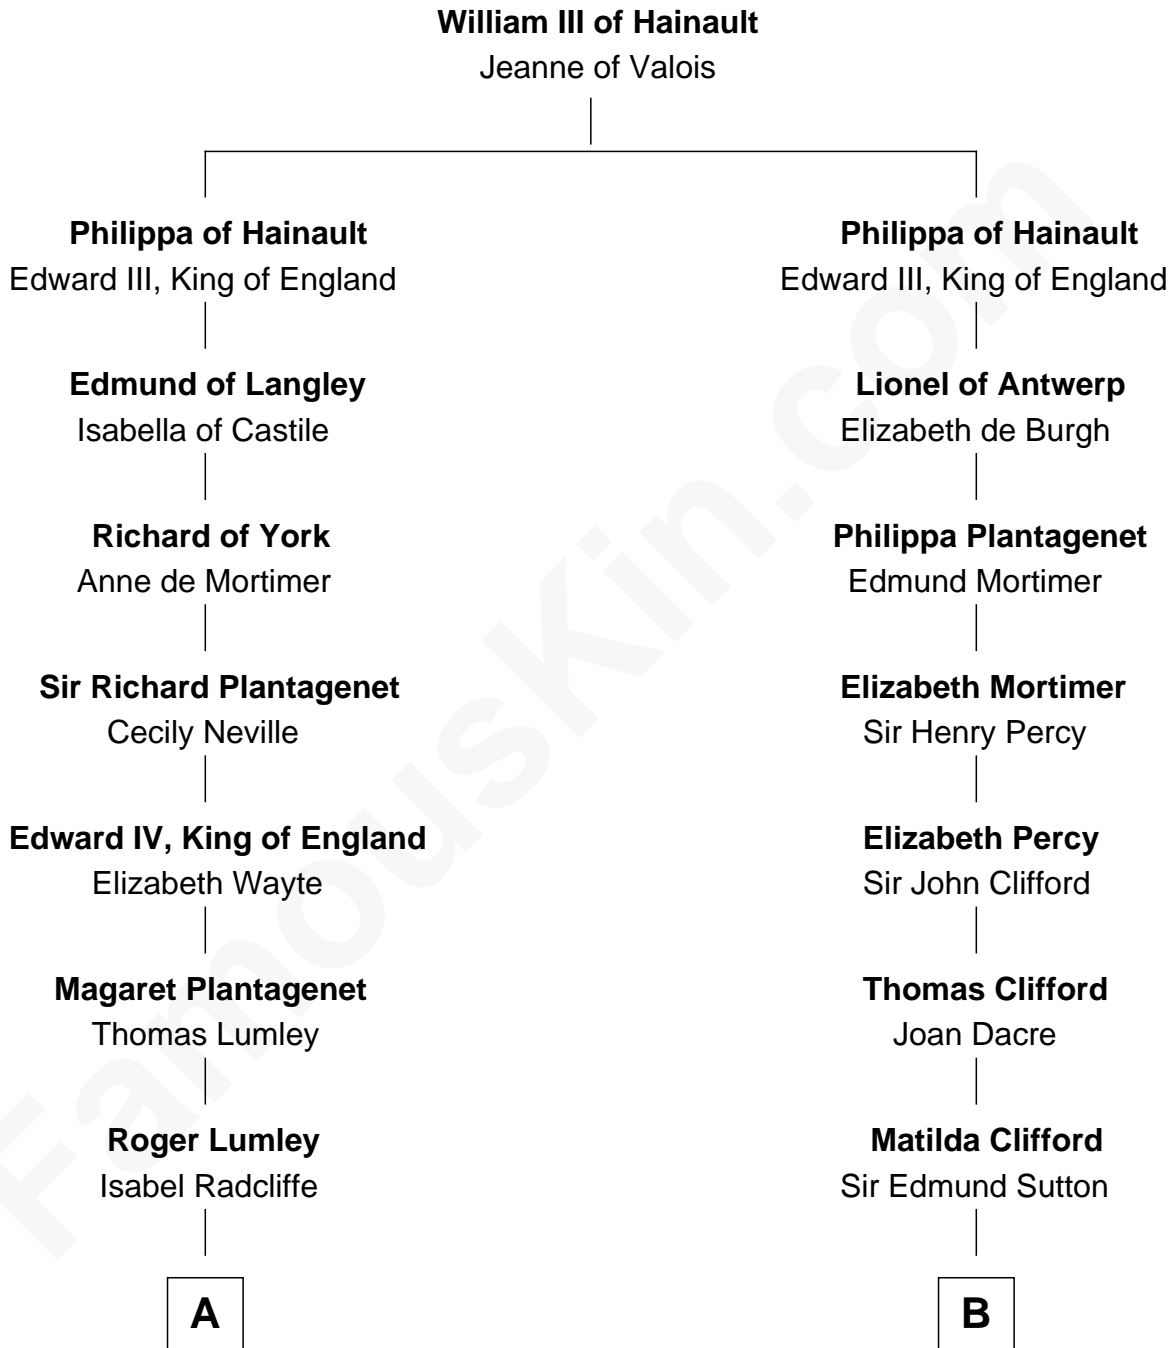

FamousKin.com

Relationship Chart of

Queen Elizabeth II

Queen of the United Kingdom

12th cousin 8 times removed of

Richard More

(c1614 - c1696) Mayflower passenger 1620

MAYFLOWER

C

—
Claude Bowes-Lyon

Frances Dora Smith

—
Claude George Bowes-Lyon

Cecilia Nina Cavendish-Bentinck

—
Elizabeth Bowes-Lyon

George VI, King of the United Kingdom

—
Queen Elizabeth II

Queen of the United Kingdom

FamousKin.com