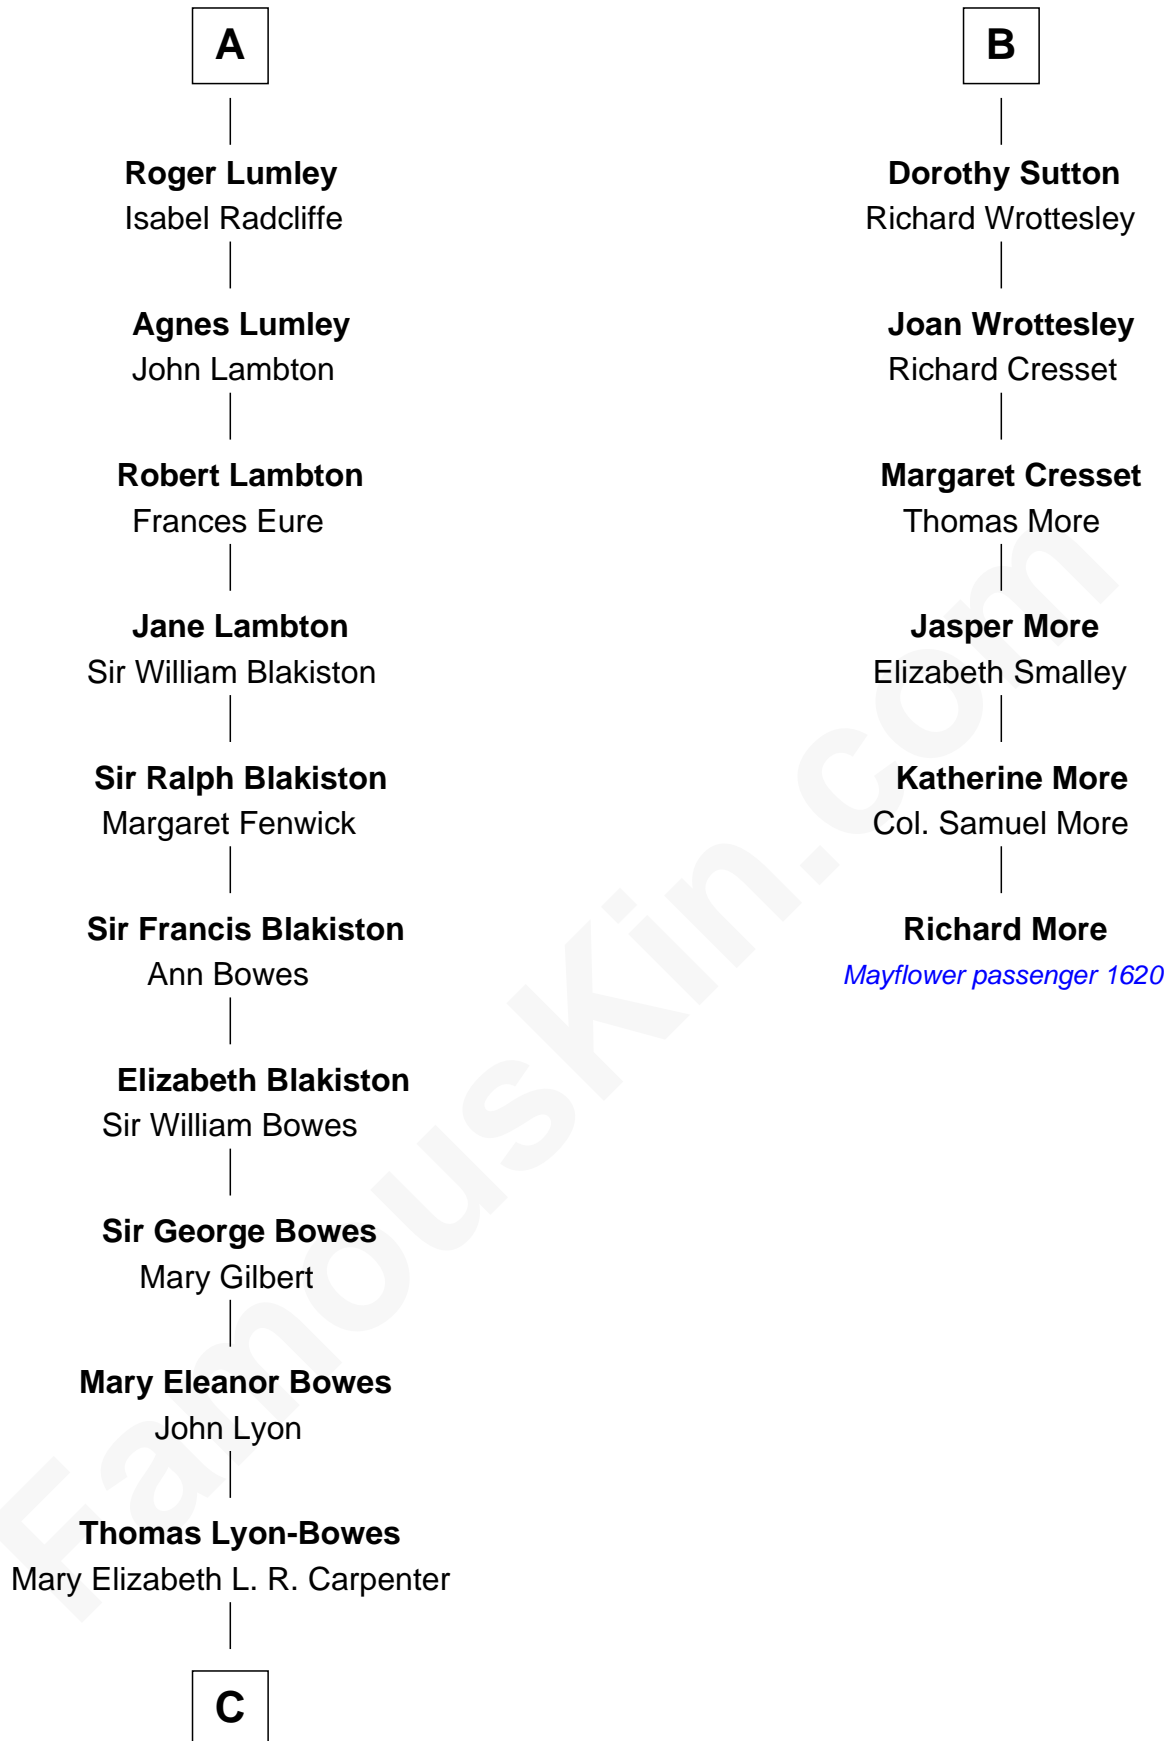

FamousKin.com

Relationship Chart of

Queen Elizabeth II

Queen of the United Kingdom

12th cousin 9 times removed of

Richard More

(c1614 - c1696) Mayflower passenger 1620

MAYFLOWER

C

—
Thomas George Lyon-Bowes

Charlotte Grimstead

—
Claude Bowes-Lyon

Frances Dora Smith

—
Claude George Bowes-Lyon

Cecilia Nina Cavendish-Bentinck

—
Elizabeth Bowes-Lyon

George VI, King of the United Kingdom

—
Queen Elizabeth II

Queen of the United Kingdom