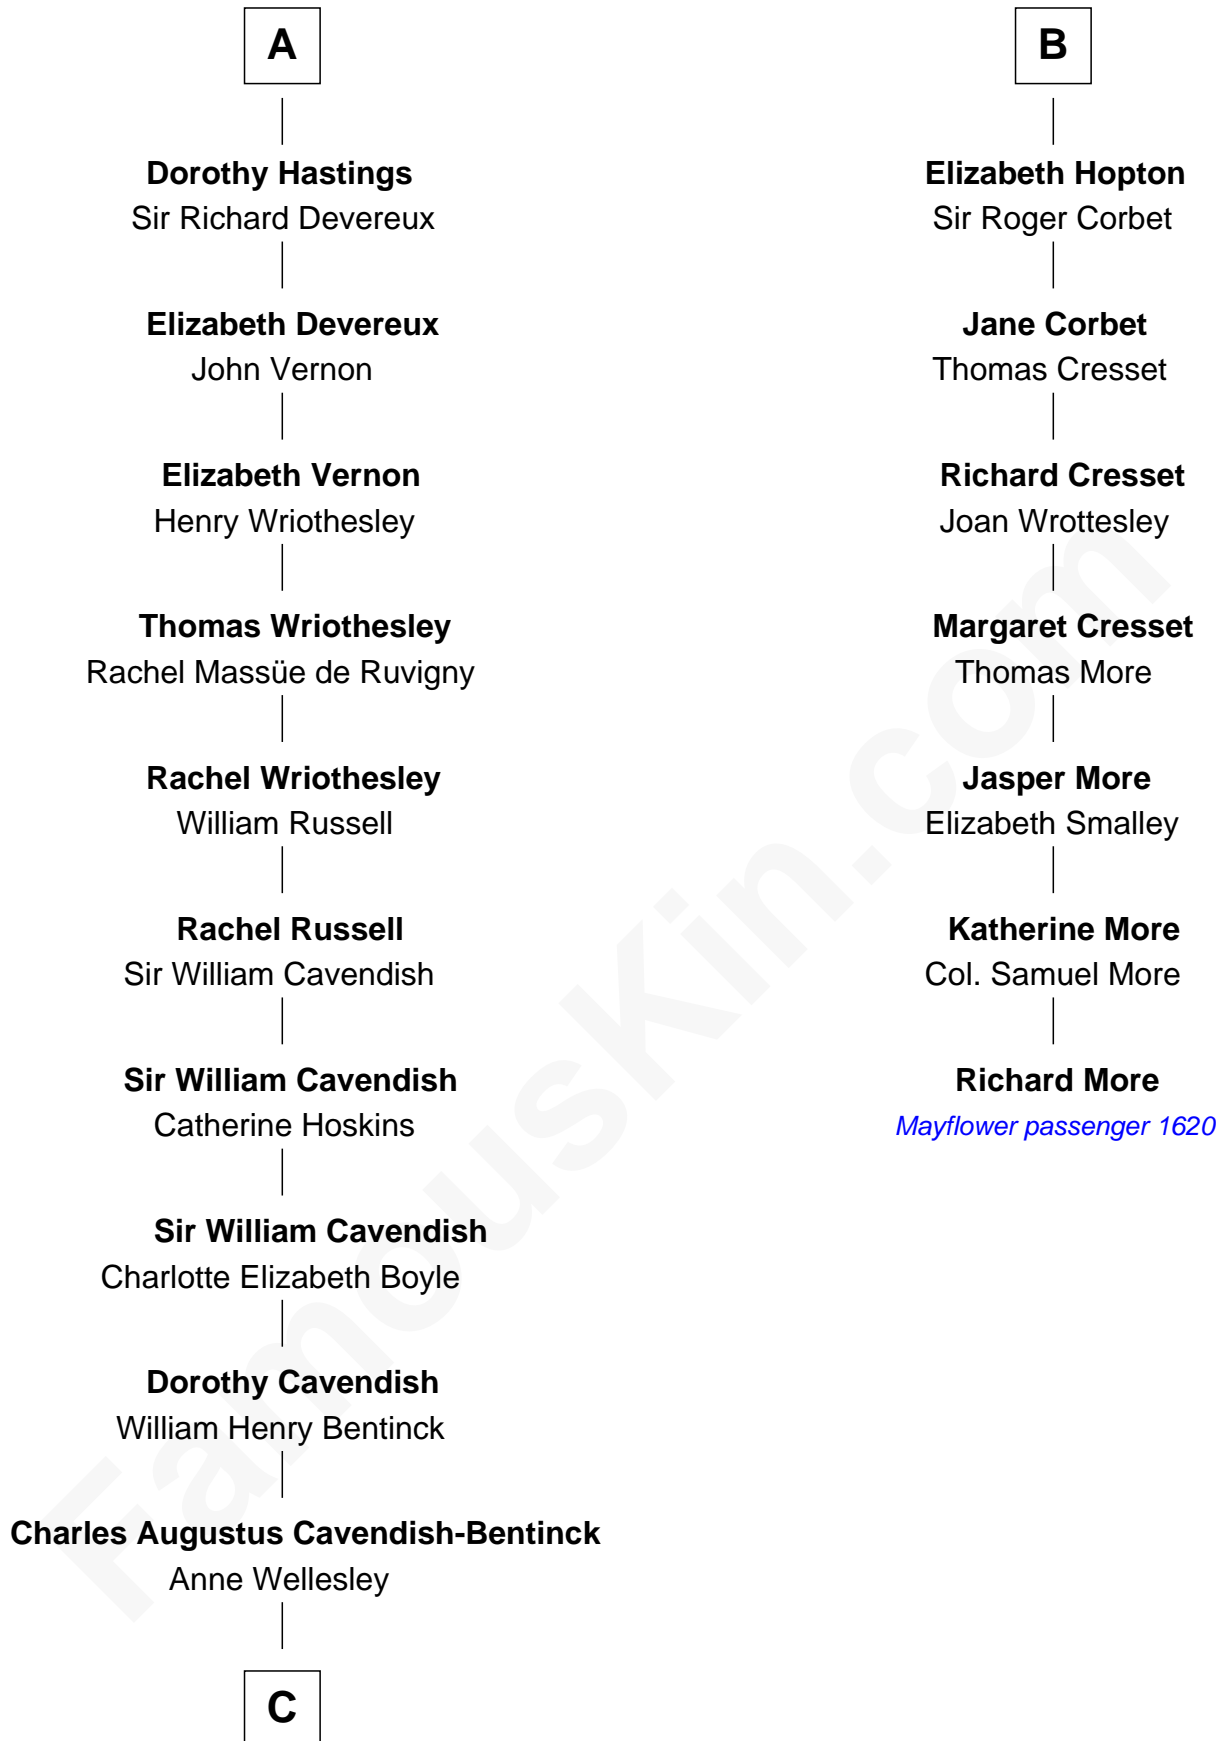

# FamousKin.com Relationship Chart of Queen Elizabeth II

*Queen of the United Kingdom*

13th cousin 7 times removed of

**Richard More**

*(c1614 - c1696) Mayflower passenger 1620*

**MAYFLOWER**

**C**

**Rev. Charles William Cavendish-Bentinck**

Caroline Louisa Burnaby

**Cecilia Nina Cavendish-Bentinck**

Claude George Bowes-Lyon

**Elizabeth Bowes-Lyon**

George VI, King of the United Kingdom

**Queen Elizabeth II**

*Queen of the United Kingdom*

FamousKin.com