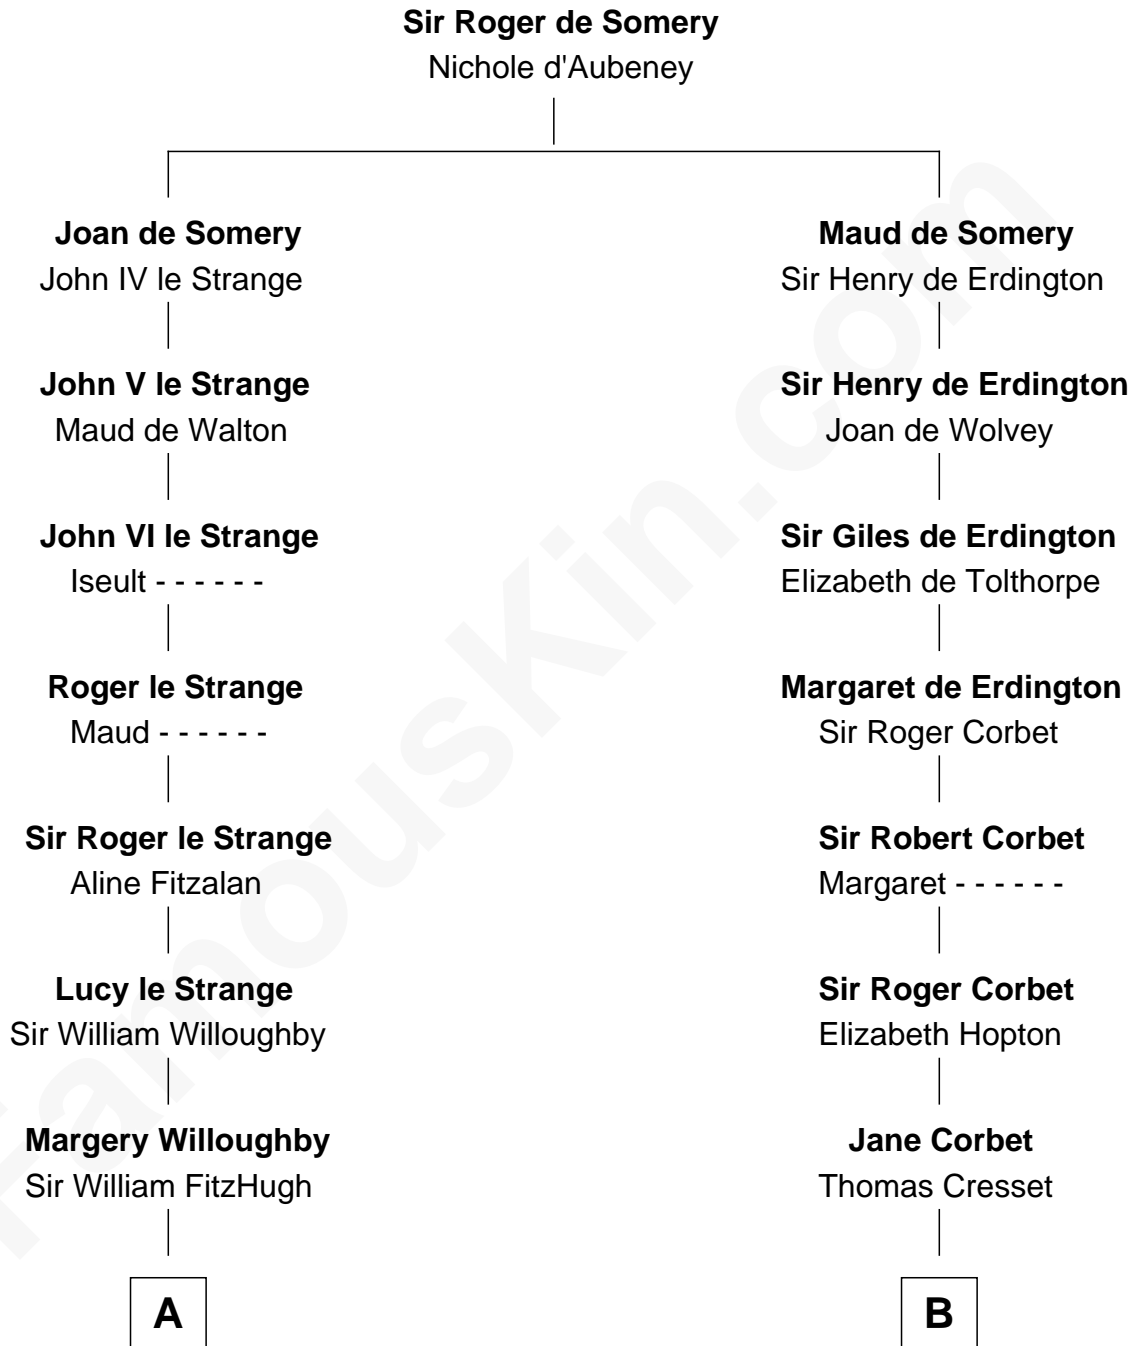

FamousKin.com

Relationship Chart of

Queen Elizabeth II

Queen of the United Kingdom

11th cousin 10 times removed of

Richard More

(c1614 - c1696) Mayflower passenger 1620

MAYFLOWER

George VI, King of the United Kingdom

Queen Elizabeth II

Queen of the United Kingdom

FamousKin.com