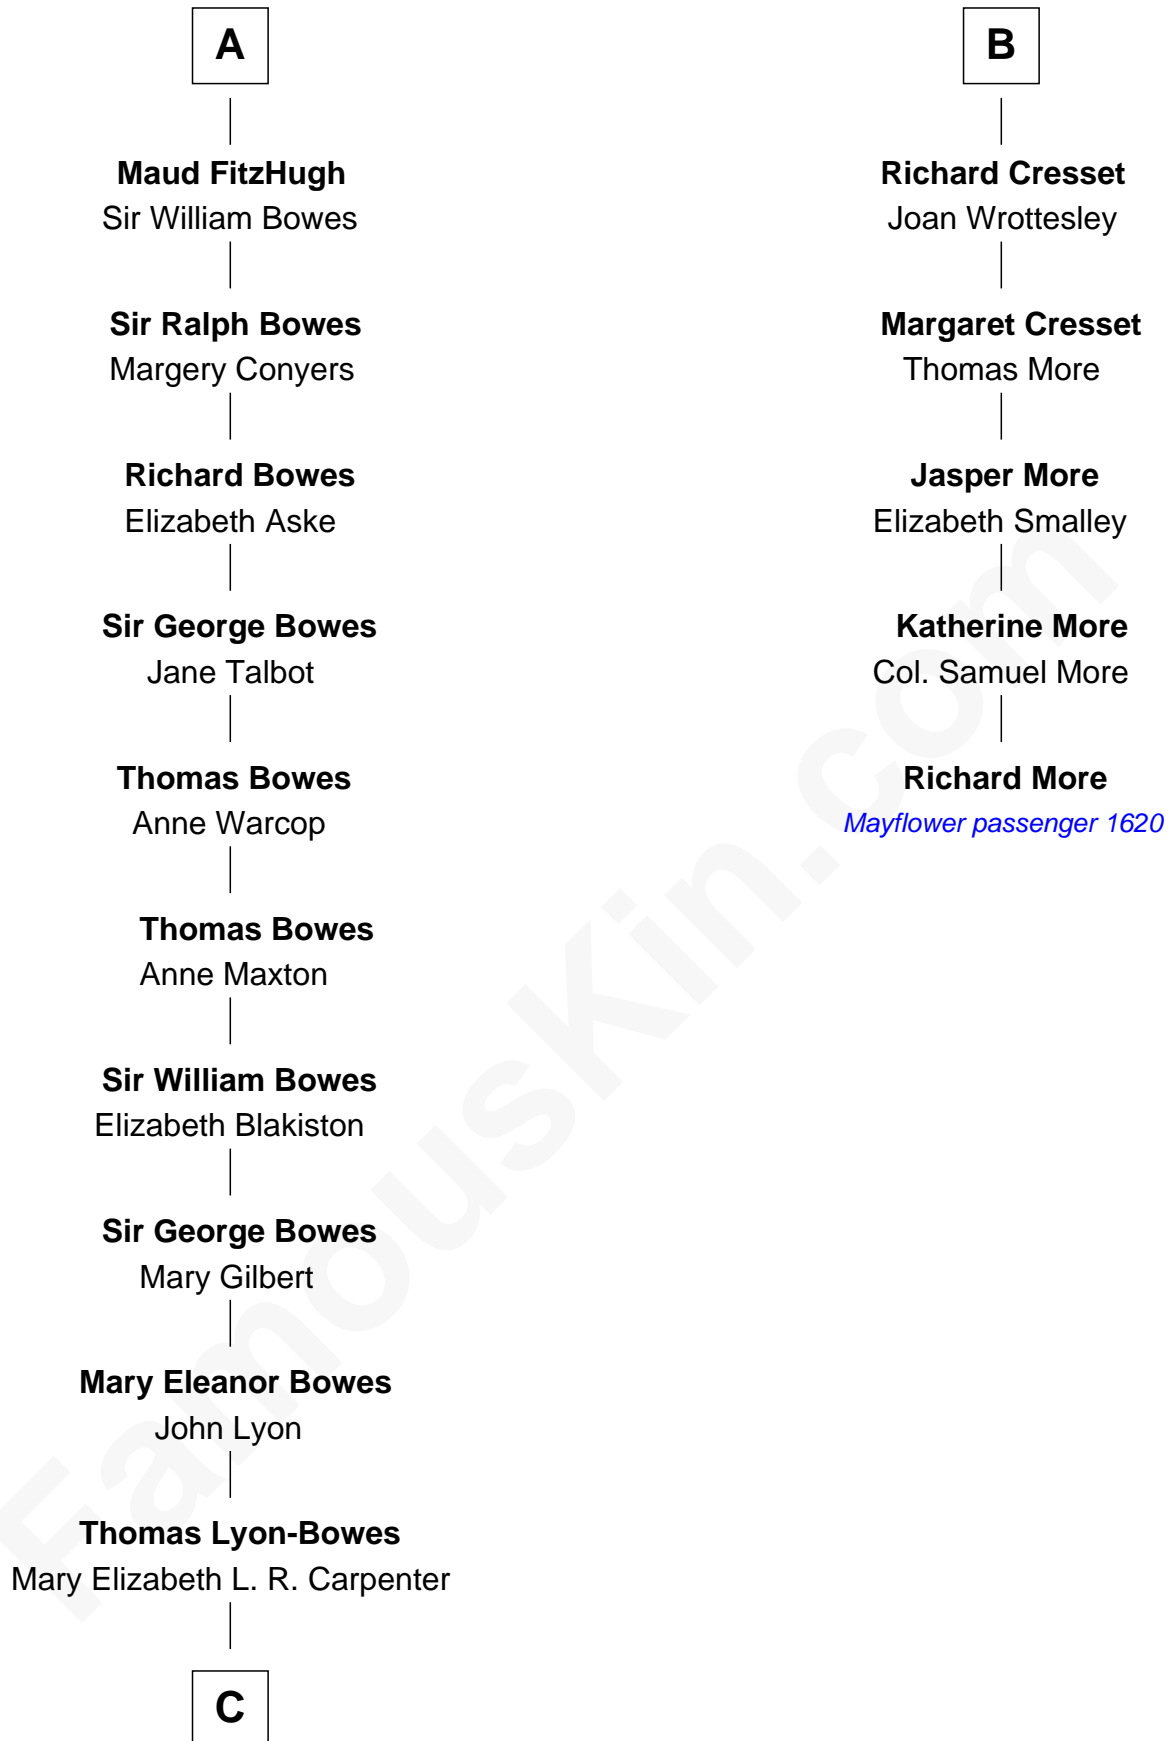

FamousKin.com

Relationship Chart of

Queen Elizabeth II

Queen of the United Kingdom

11th cousin 10 times removed of

Richard More

(c1614 - c1696) Mayflower passenger 1620

MAYFLOWER

George VI, King of the United Kingdom

Queen Elizabeth II

Queen of the United Kingdom

FamousKin.com