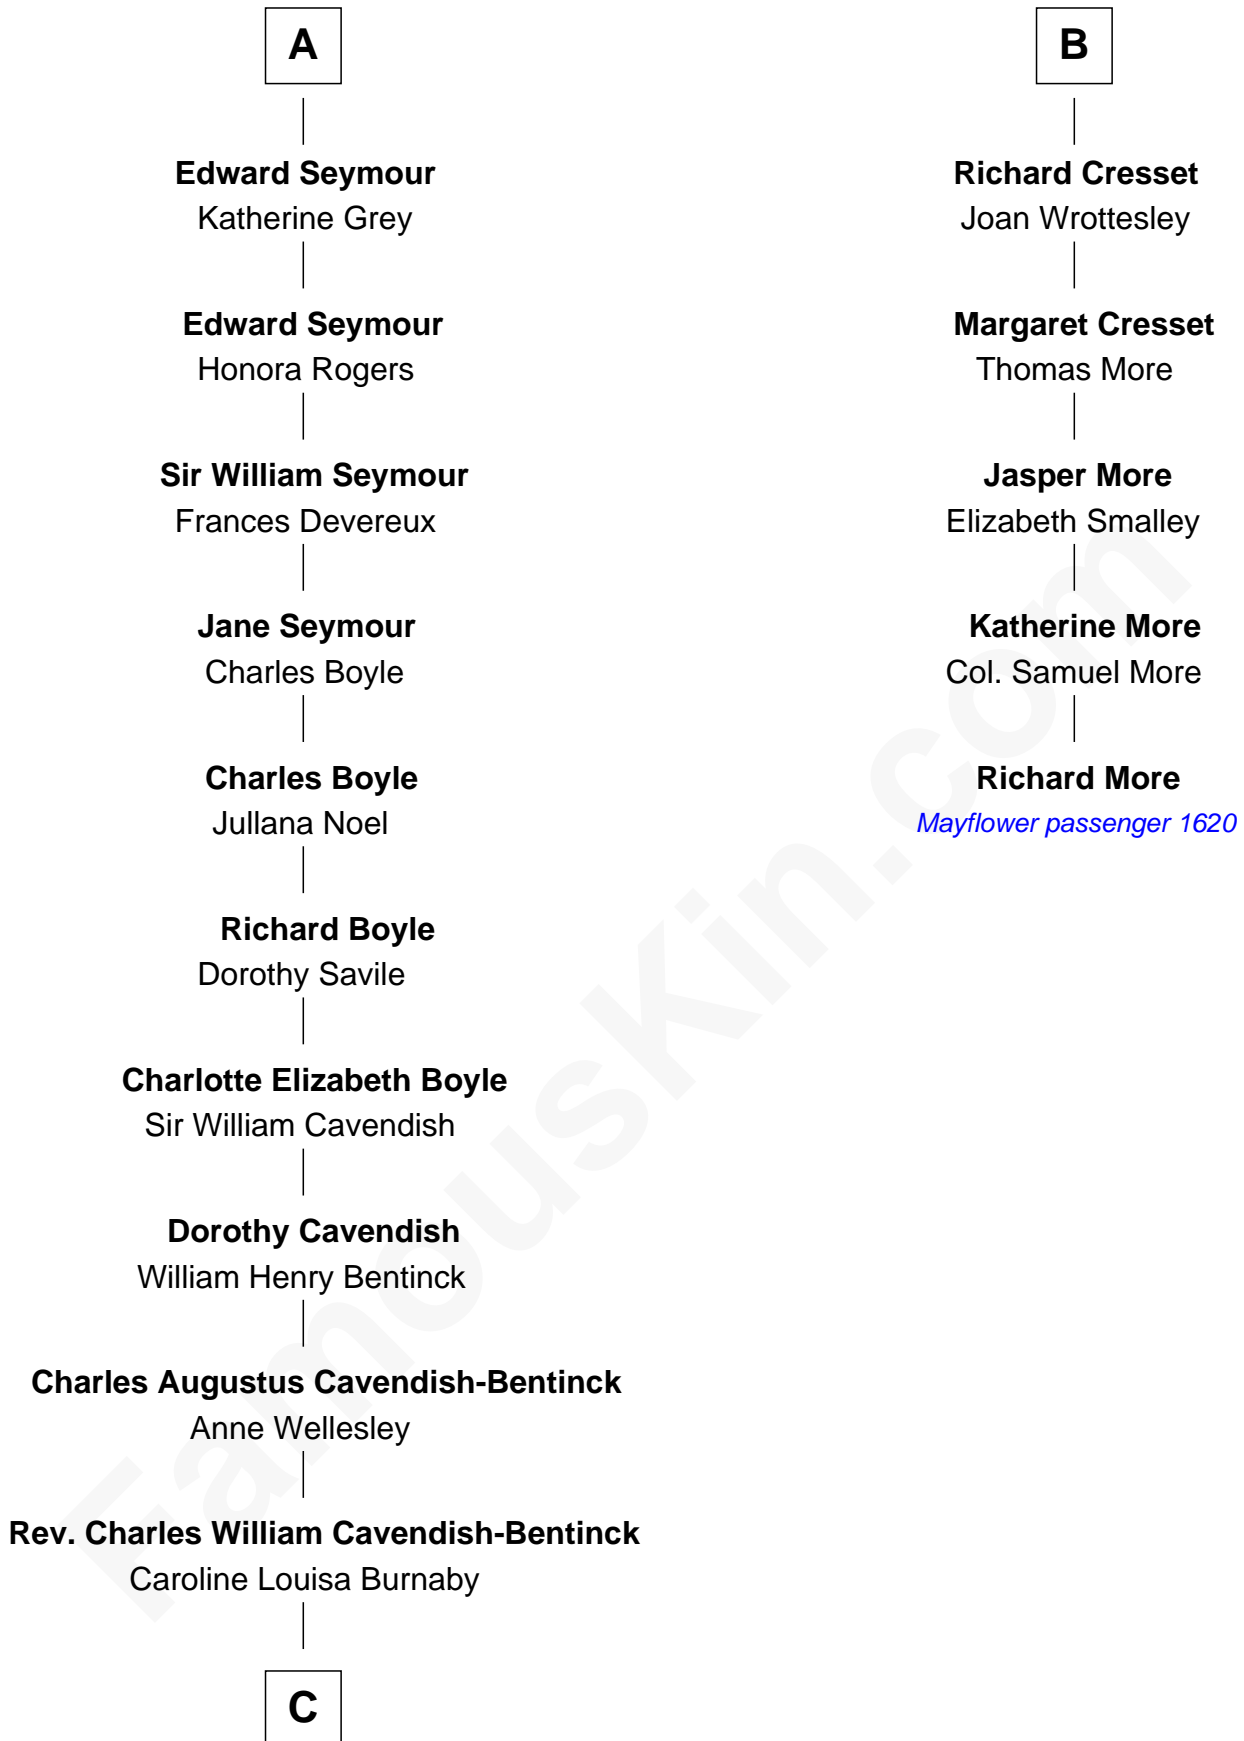

FamousKin.com

Relationship Chart of

Queen Elizabeth II

Queen of the United Kingdom

11th cousin 8 times removed of

Richard More

(c1614 - c1696) Mayflower passenger 1620

MAYFLOWER

C

Cecilia Nina Cavendish-Bentinck

Claude George Bowes-Lyon

Elizabeth Bowes-Lyon

George VI, King of the United Kingdom

Queen Elizabeth II

Queen of the United Kingdom

FamousKin.com