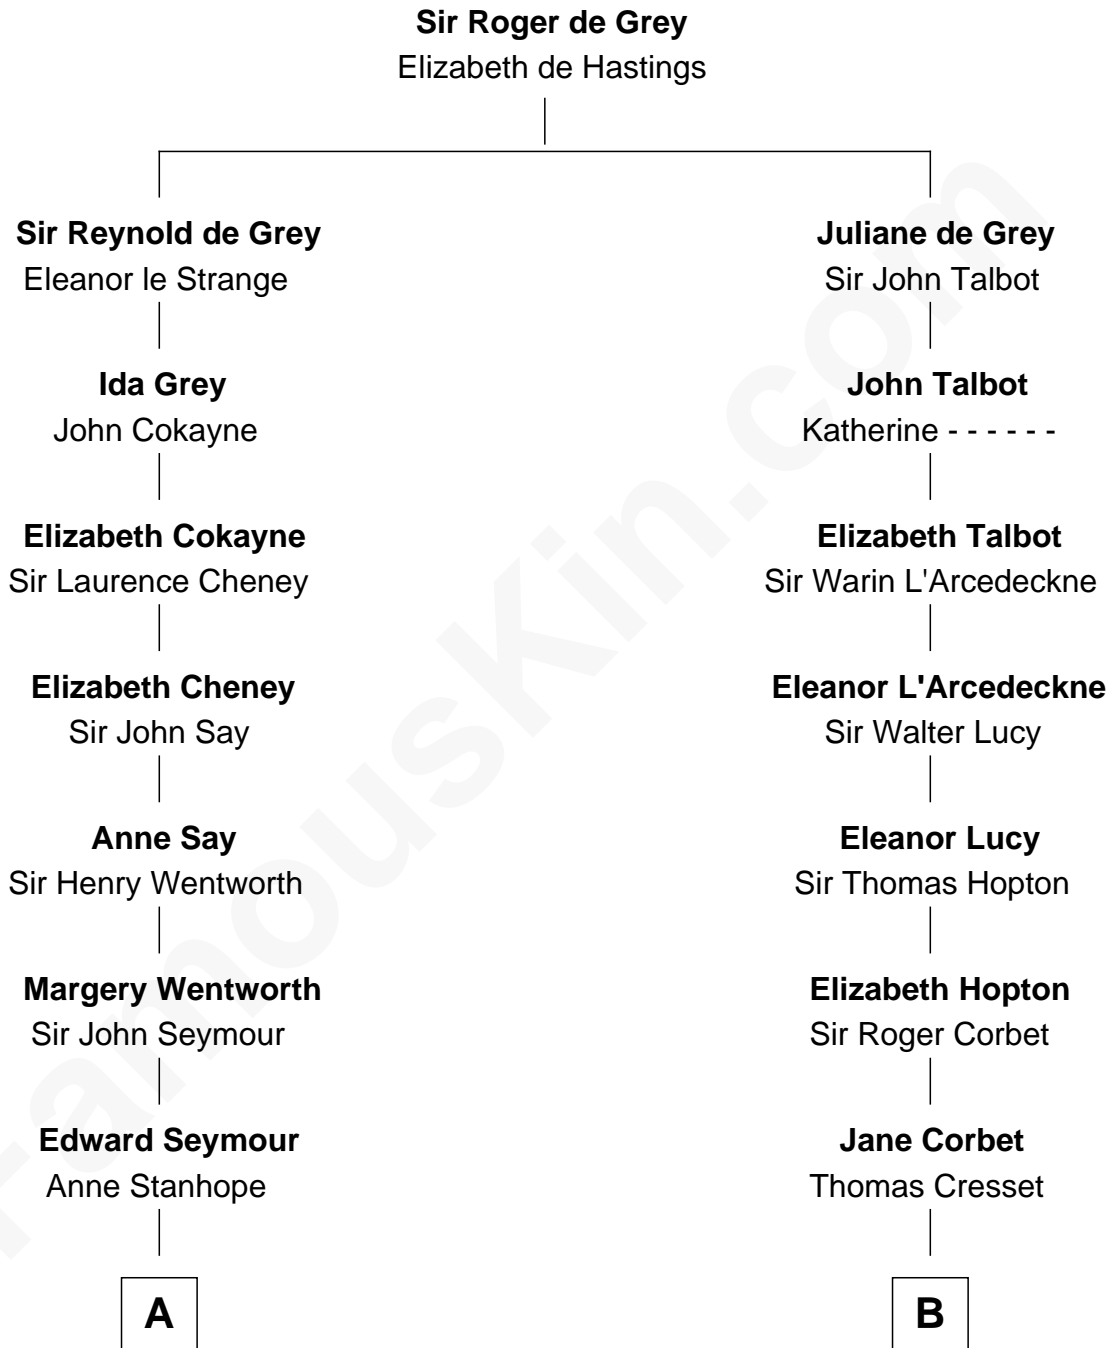

FamousKin.com

Relationship Chart of

Queen Elizabeth II

Queen of the United Kingdom

11th cousin 8 times removed of

Richard More

(c1614 - c1696) Mayflower passenger 1620

MAYFLOWER

C

Cecilia Nina Cavendish-Bentinck

Claude George Bowes-Lyon

Elizabeth Bowes-Lyon

George VI, King of the United Kingdom

Queen Elizabeth II

Queen of the United Kingdom

FamousKin.com