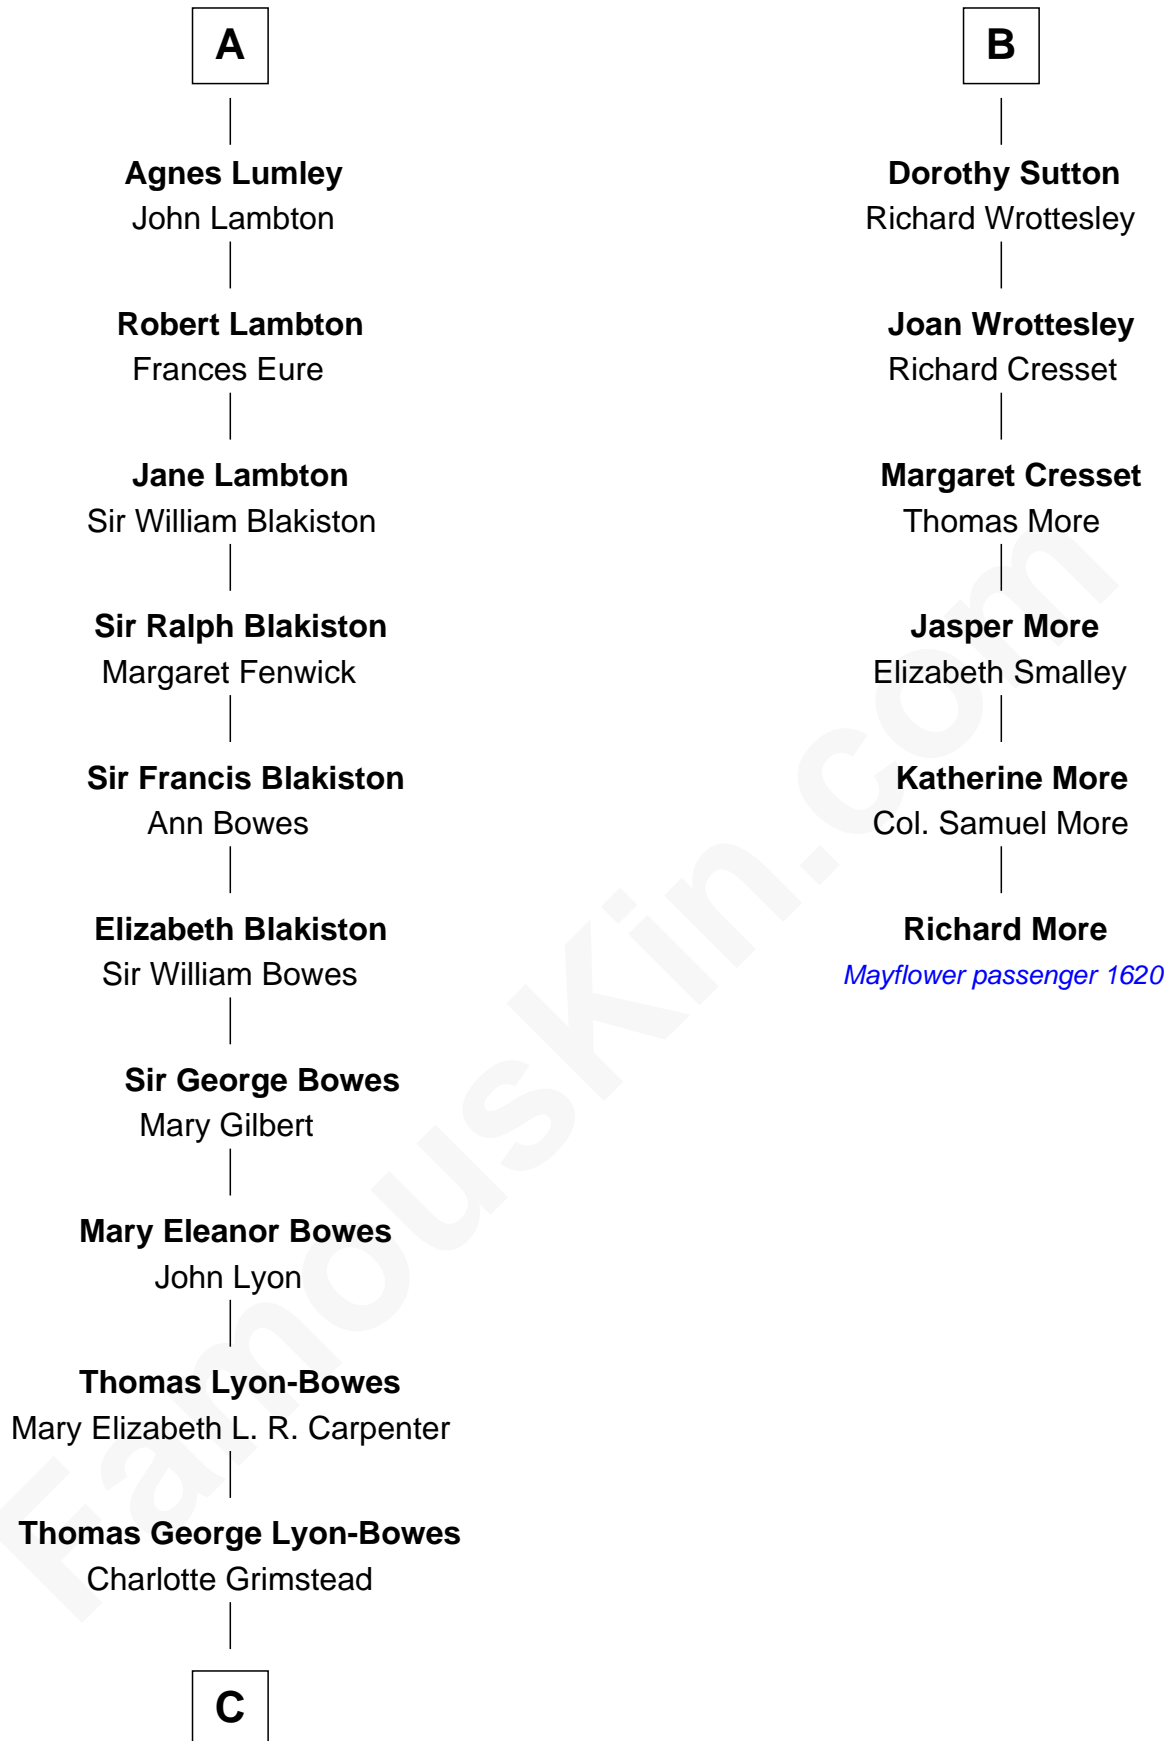

FamousKin.com

Relationship Chart of

Queen Elizabeth II

Queen of the United Kingdom

12th cousin 8 times removed of

Richard More

(c1614 - c1696) Mayflower passenger 1620

MAYFLOWER

C

—
Claude Bowes-Lyon

Frances Dora Smith

—
Claude George Bowes-Lyon

Cecilia Nina Cavendish-Bentinck

—
Elizabeth Bowes-Lyon

George VI, King of the United Kingdom

—
Queen Elizabeth II

Queen of the United Kingdom

FamousKin.com