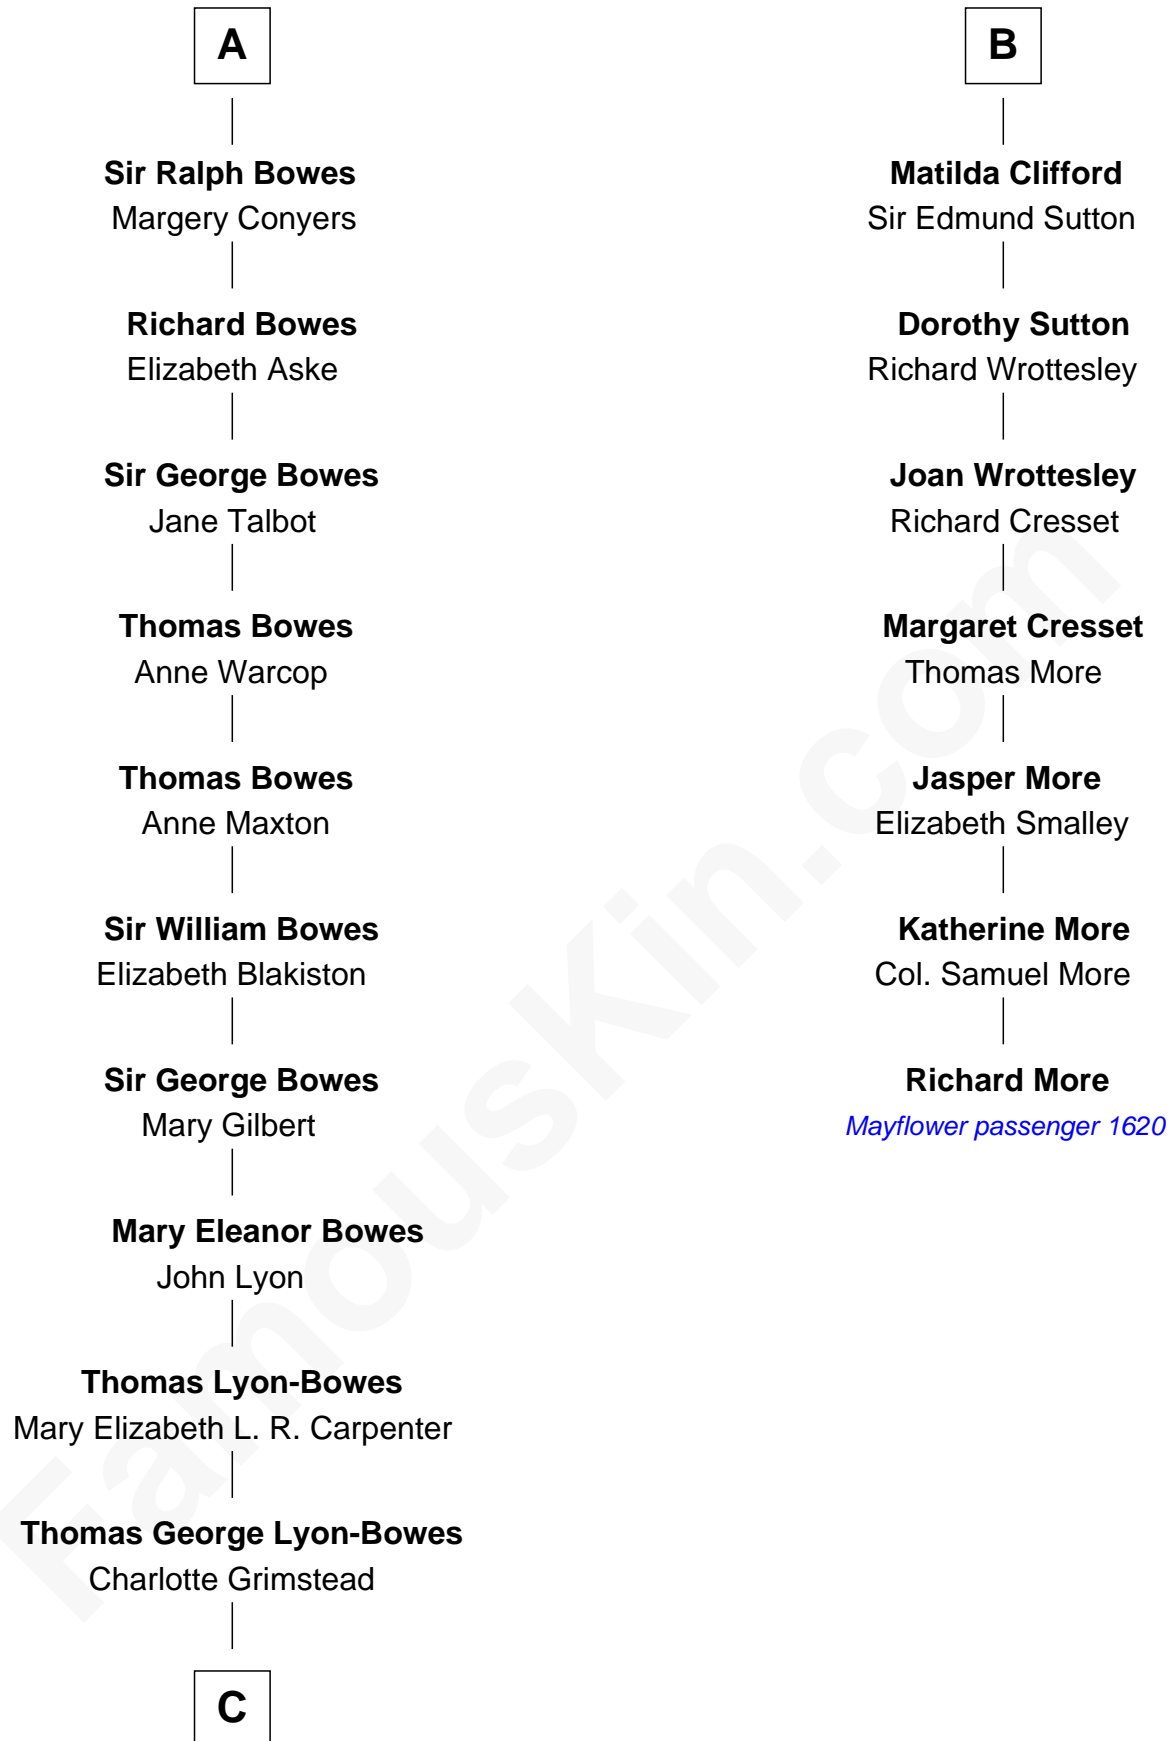

FamousKin.com

Relationship Chart of

Queen Elizabeth II

Queen of the United Kingdom

13th cousin 7 times removed of

Richard More

(c1614 - c1696) Mayflower passenger 1620

MAYFLOWER

C

—
Claude Bowes-Lyon

Frances Dora Smith

—
Claude George Bowes-Lyon

Cecilia Nina Cavendish-Bentinck

—
Elizabeth Bowes-Lyon

George VI, King of the United Kingdom

—
Queen Elizabeth II

Queen of the United Kingdom

FamousKin.com