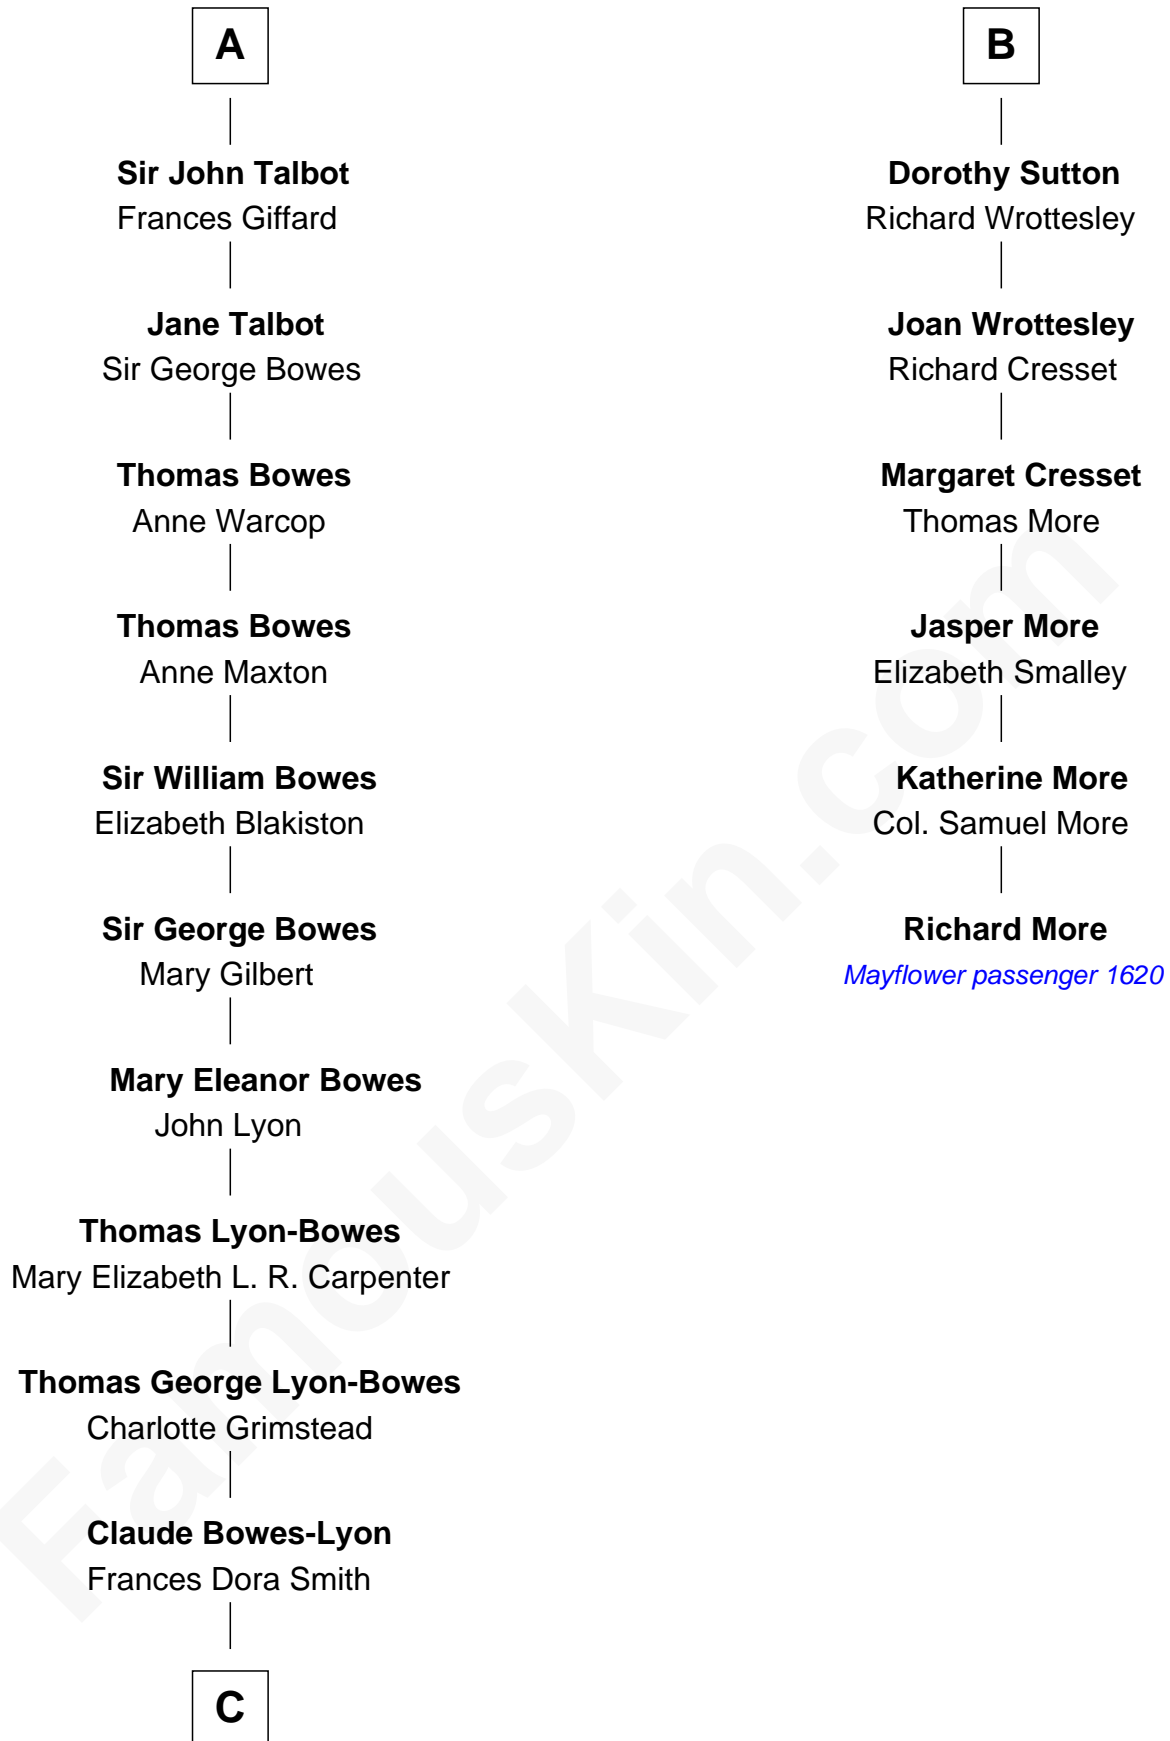

FamousKin.com

Relationship Chart of

Queen Elizabeth II

Queen of the United Kingdom

12th cousin 7 times removed of

Richard More

(c1614 - c1696) Mayflower passenger 1620

MAYFLOWER

C

Claude George Bowes-Lyon
Cecilia Nina Cavendish-Bentinck

Elizabeth Bowes-Lyon
George VI, King of the United Kingdom

Queen Elizabeth II
Queen of the United Kingdom

FamousKin.com