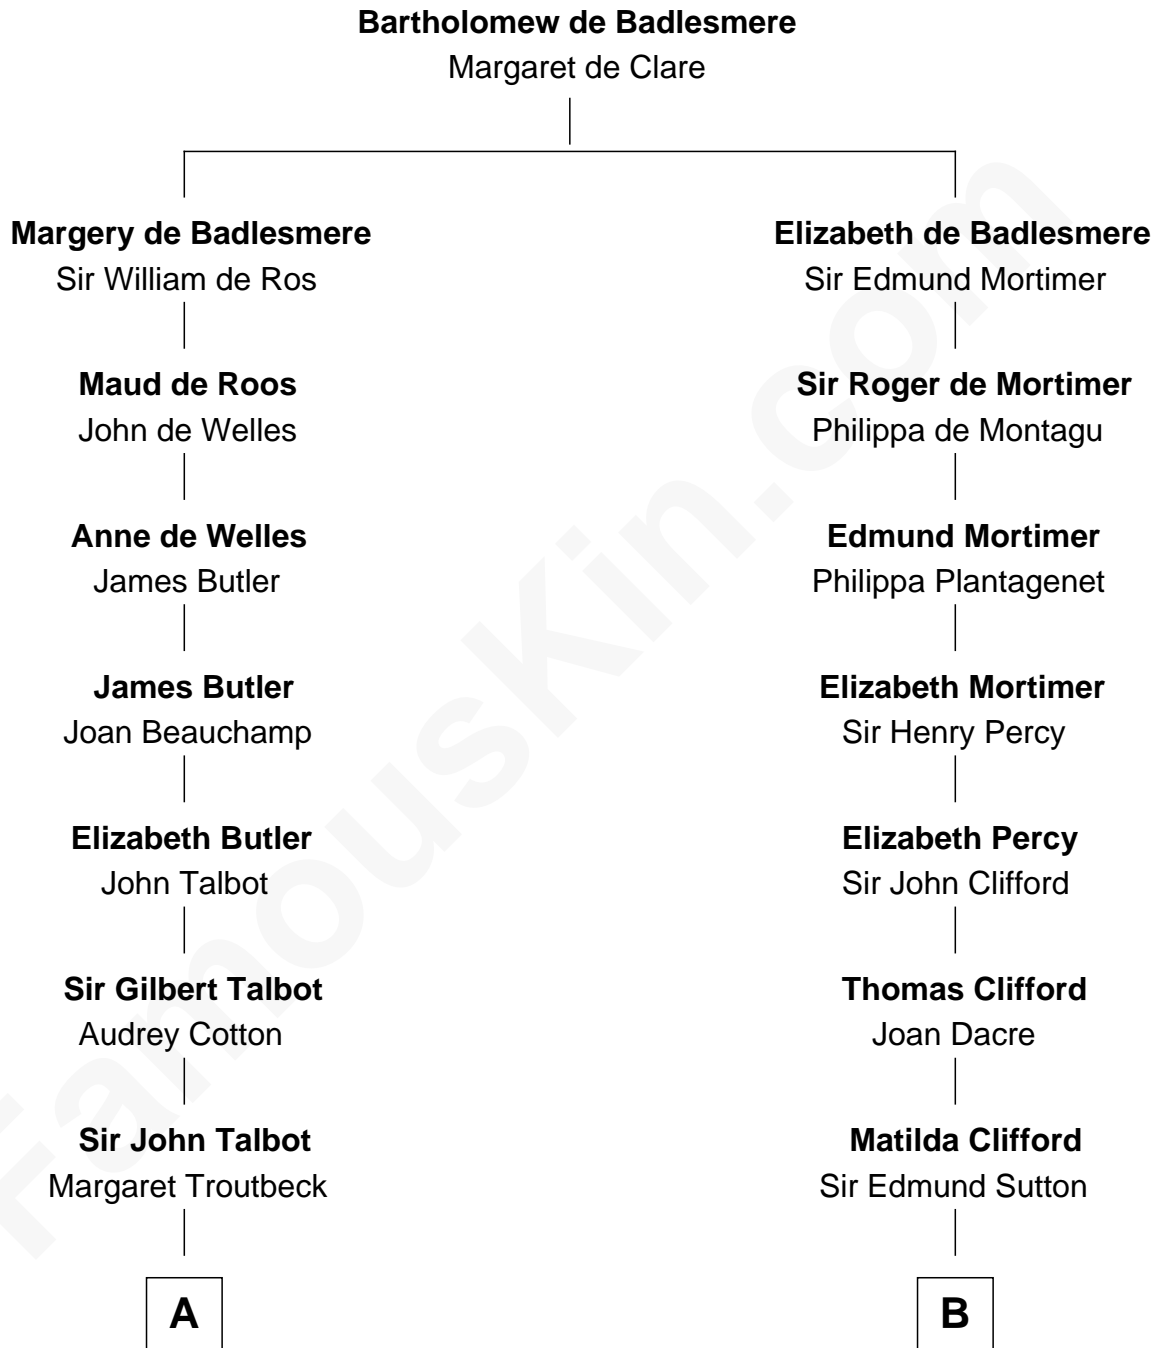

FamousKin.com

Relationship Chart of

Queen Elizabeth II

Queen of the United Kingdom

12th cousin 7 times removed of

Richard More

(c1614 - c1696) Mayflower passenger 1620

MAYFLOWER

C

Claude George Bowes-Lyon
Cecilia Nina Cavendish-Bentinck

Elizabeth Bowes-Lyon
George VI, King of the United Kingdom

Queen Elizabeth II
Queen of the United Kingdom

FamousKin.com