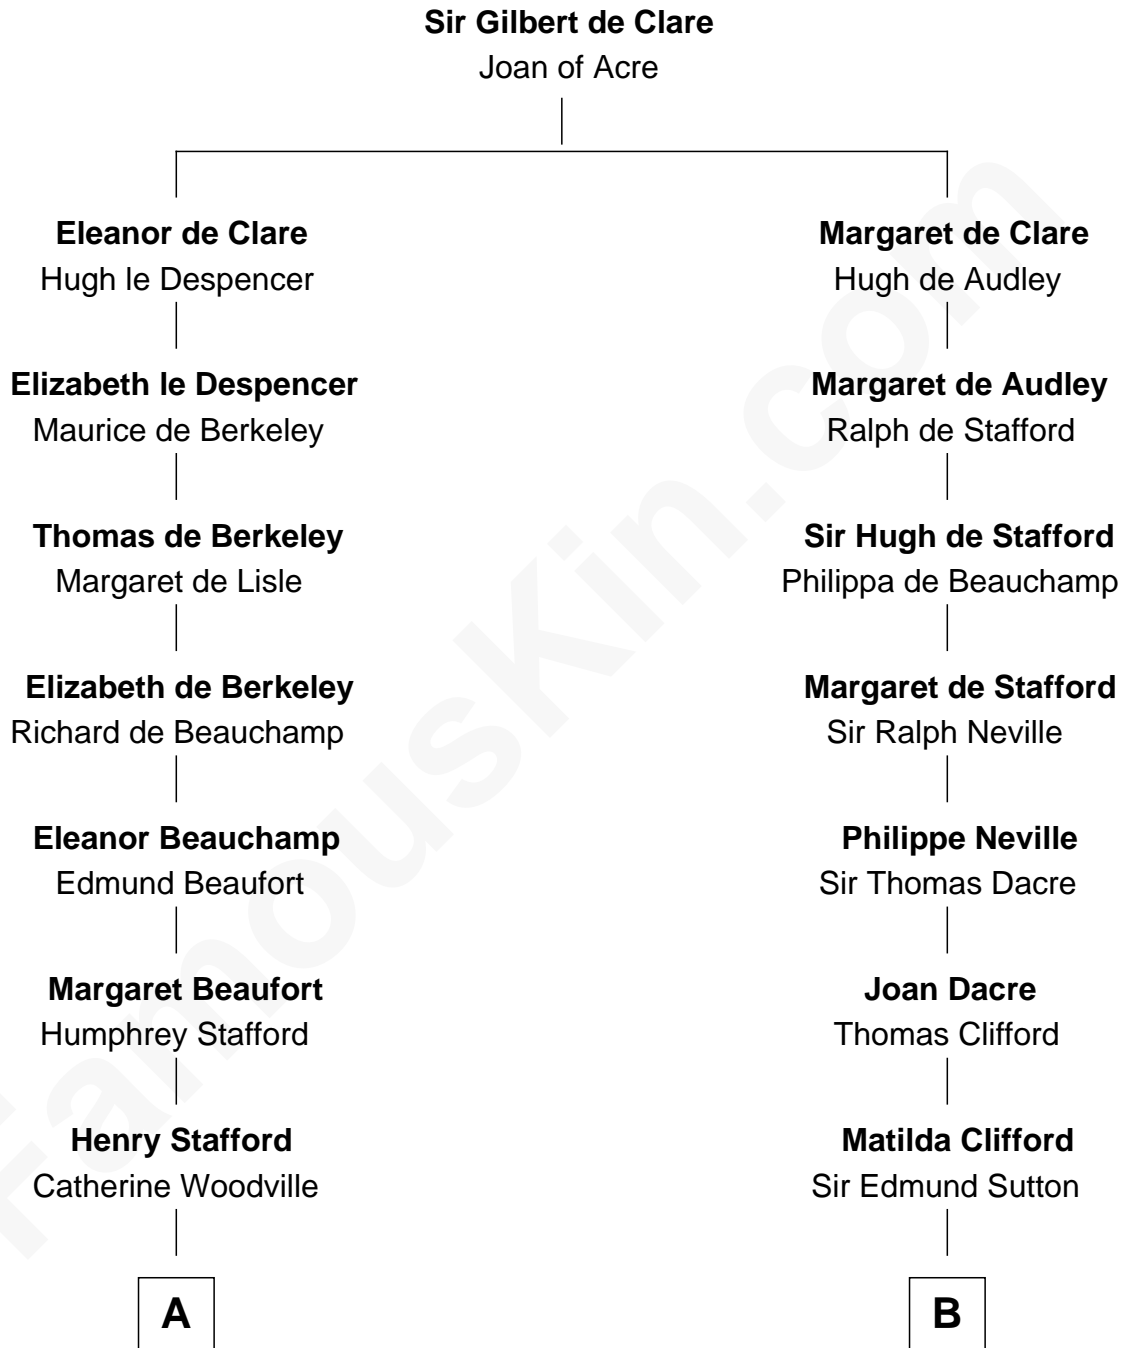

FamousKin.com

Relationship Chart of

Queen Elizabeth II

Queen of the United Kingdom

12th cousin 9 times removed of

Richard More

(c1614 - c1696) Mayflower passenger 1620

MAYFLOWER

George VI, King of the United Kingdom

Queen Elizabeth II

Queen of the United Kingdom