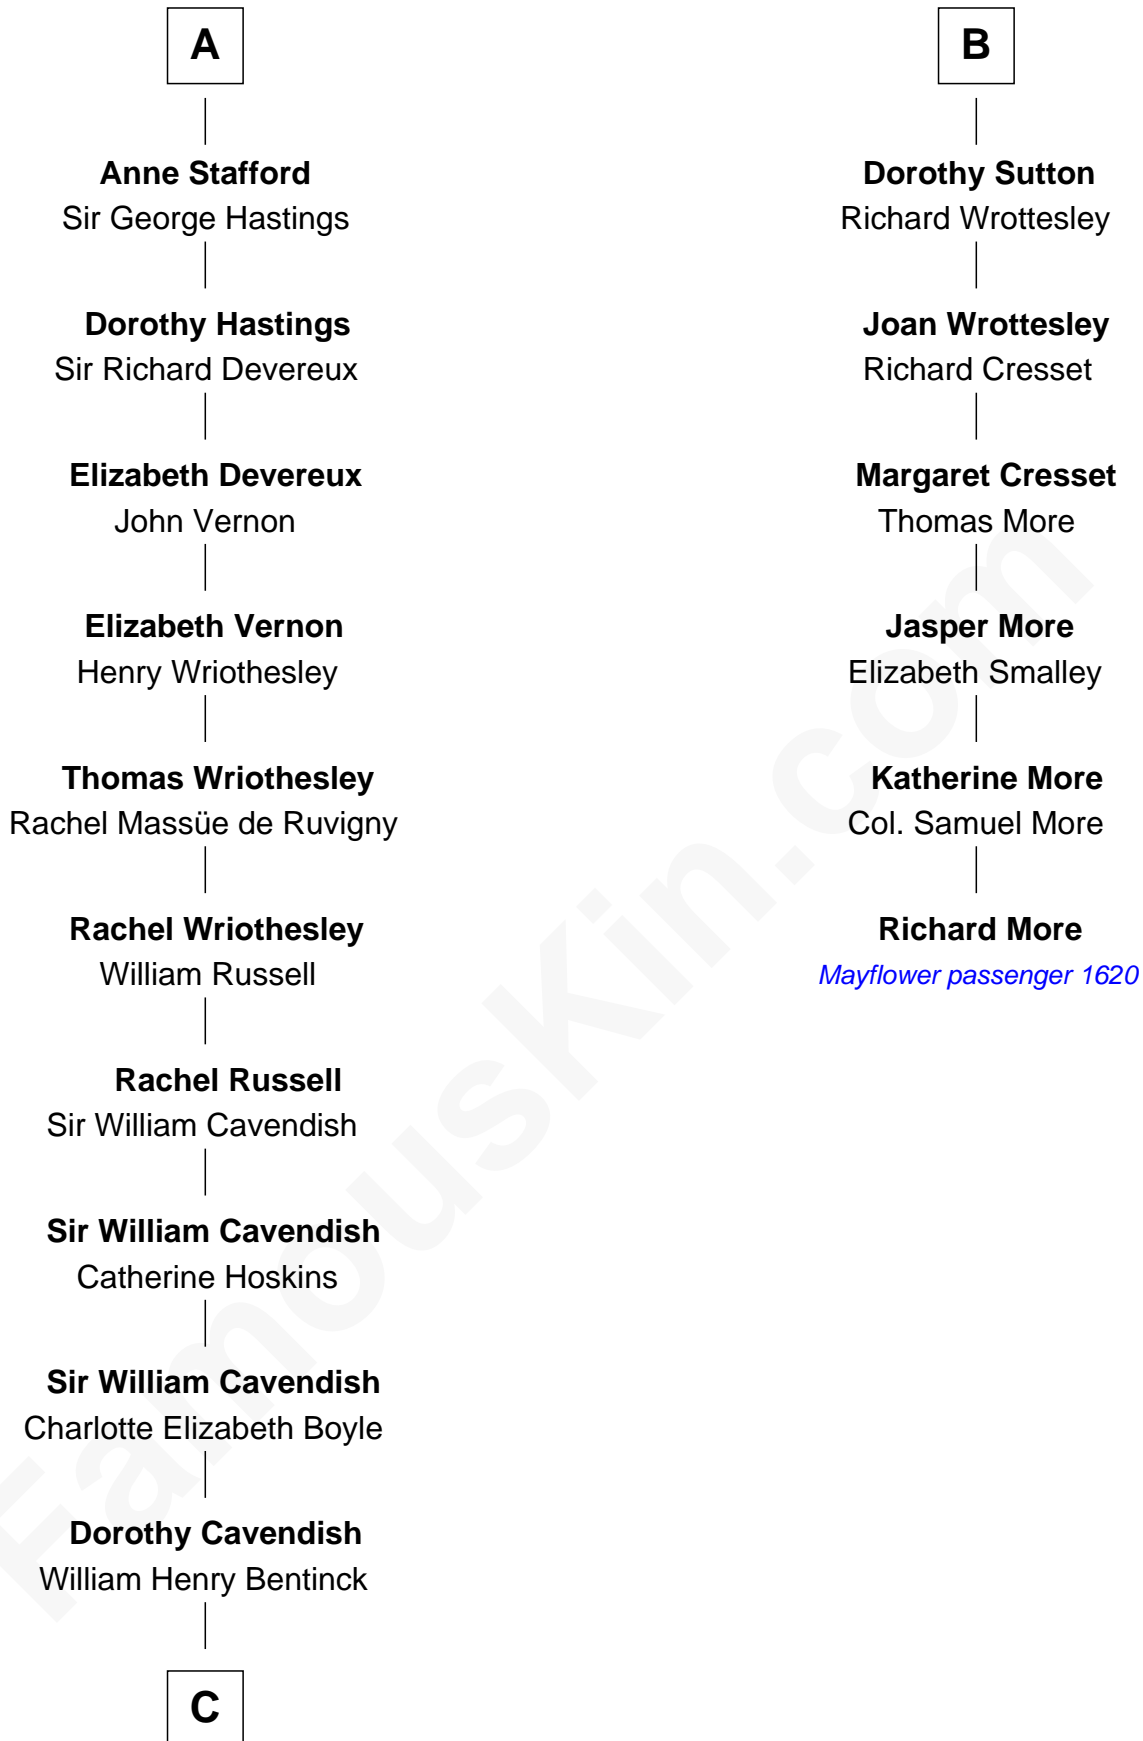

FamousKin.com

Relationship Chart of

Queen Elizabeth II

Queen of the United Kingdom

12th cousin 9 times removed of

Richard More

(c1614 - c1696) Mayflower passenger 1620

MAYFLOWER

George VI, King of the United Kingdom

Queen Elizabeth II

Queen of the United Kingdom