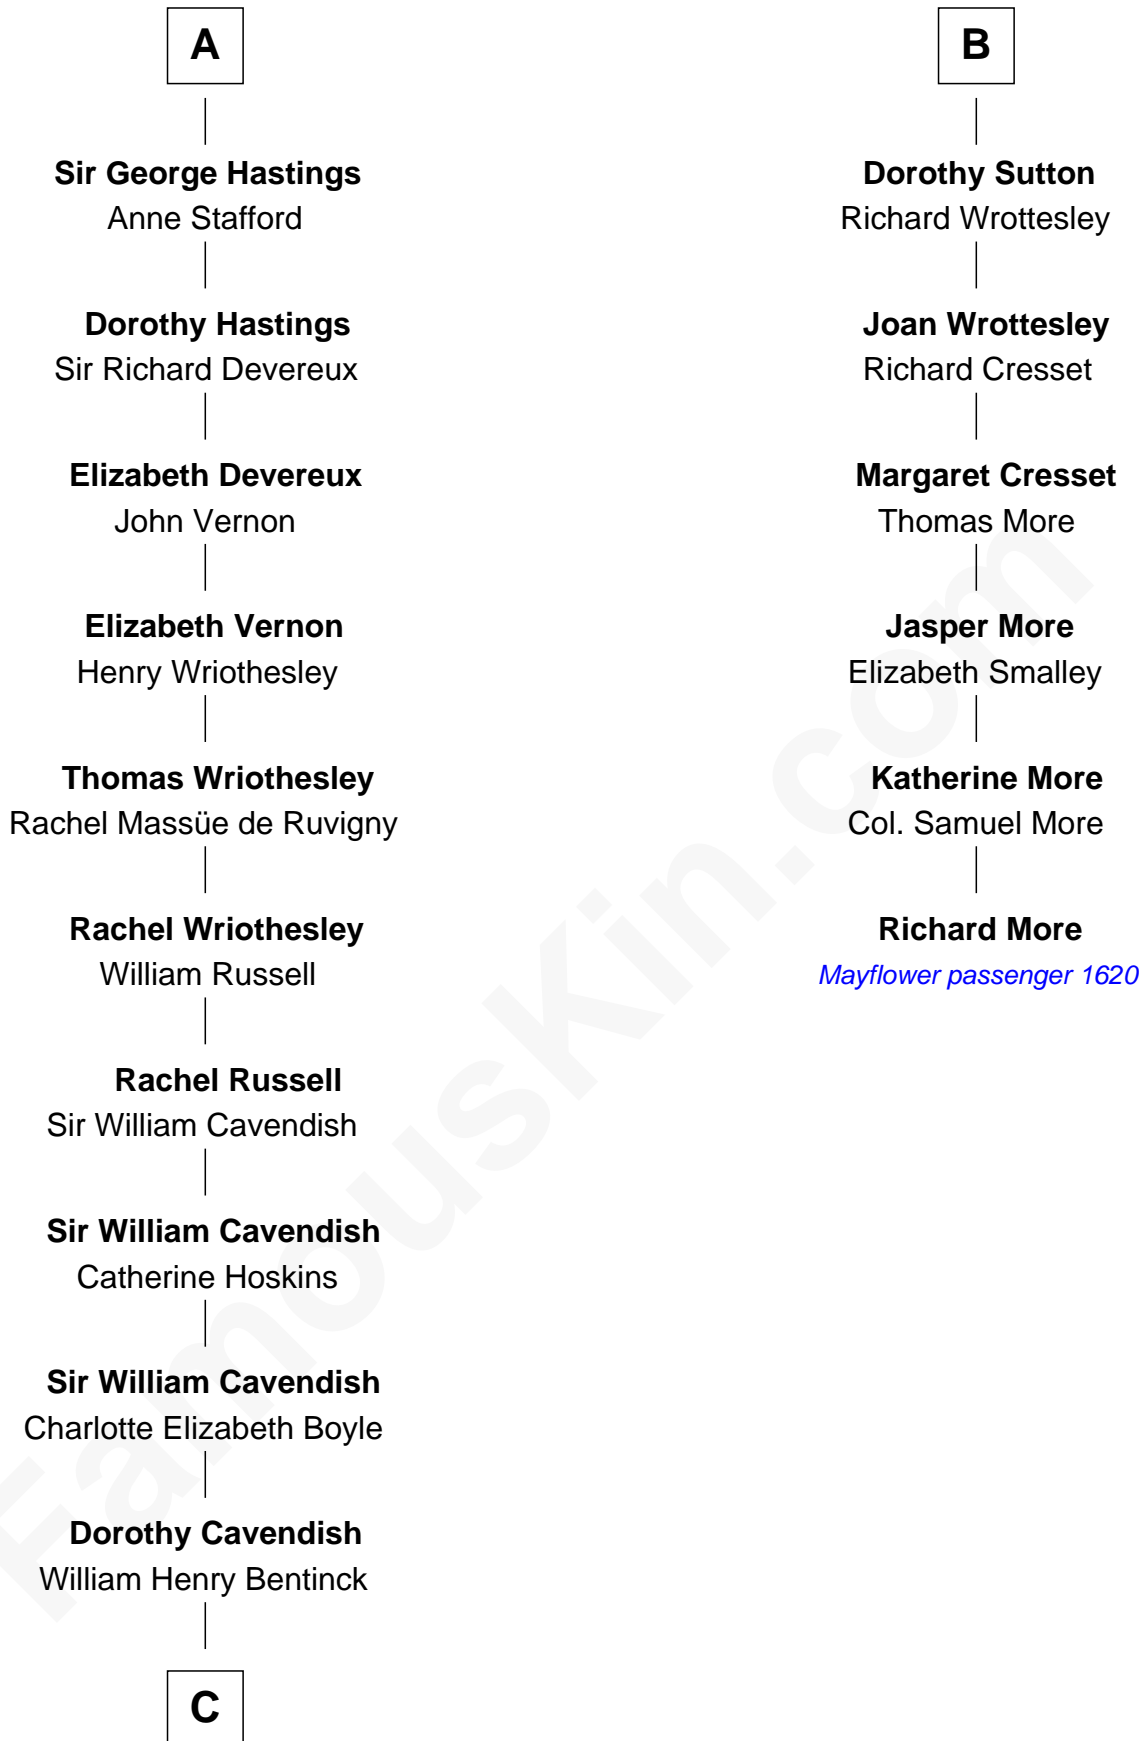

FamousKin.com Relationship Chart of Queen Elizabeth II

Queen of the United Kingdom

12th cousin 9 times removed of

Richard More

(c1614 - c1696) Mayflower passenger 1620

MAYFLOWER

C

Charles Augustus Cavendish-Bentinck

Anne Wellesley

Rev. Charles William Cavendish-Bentinck

Caroline Louisa Burnaby

Cecilia Nina Cavendish-Bentinck

Claude George Bowes-Lyon

Elizabeth Bowes-Lyon

George VI, King of the United Kingdom

Queen Elizabeth II

Queen of the United Kingdom