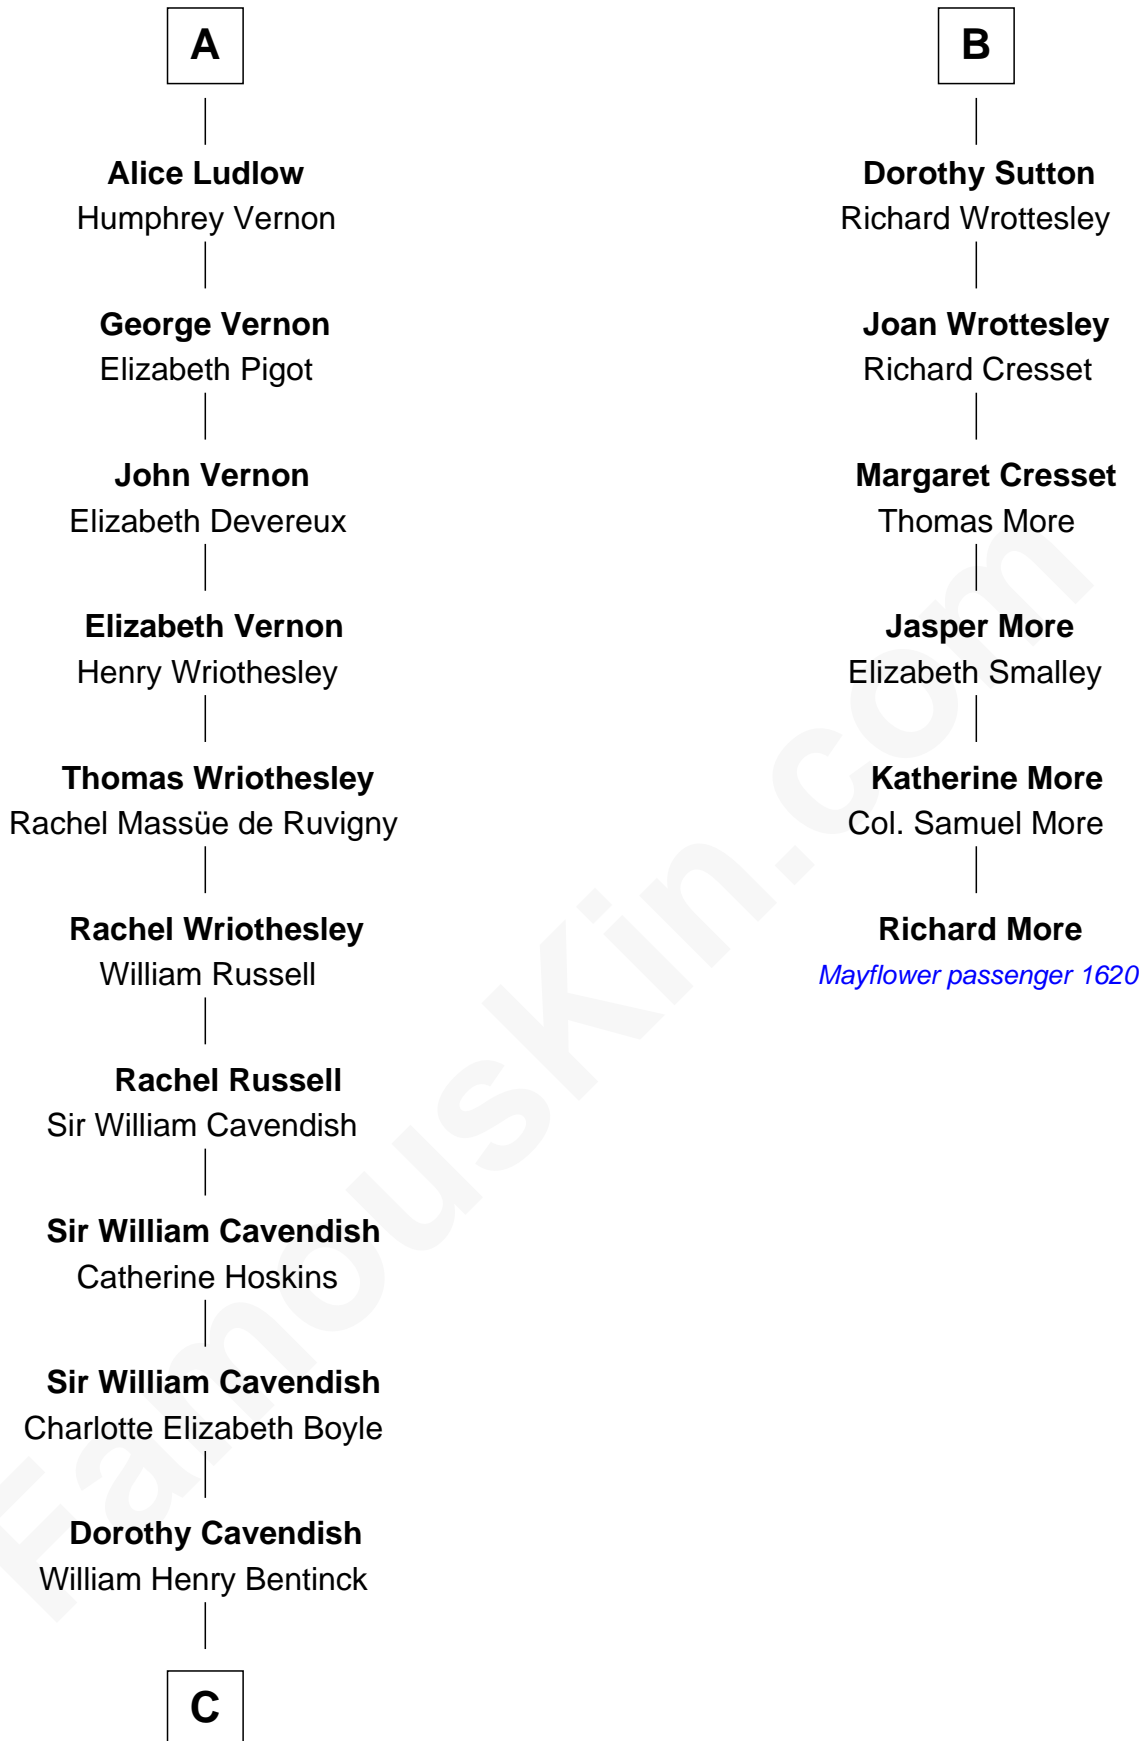

FamousKin.com Relationship Chart of Queen Elizabeth II

Queen of the United Kingdom

12th cousin 9 times removed of

Richard More

(c1614 - c1696) Mayflower passenger 1620

MAYFLOWER

C

Charles Augustus Cavendish-Bentinck

Anne Wellesley

Rev. Charles William Cavendish-Bentinck

Caroline Louisa Burnaby

Cecilia Nina Cavendish-Bentinck

Claude George Bowes-Lyon

Elizabeth Bowes-Lyon

George VI, King of the United Kingdom

Queen Elizabeth II

Queen of the United Kingdom