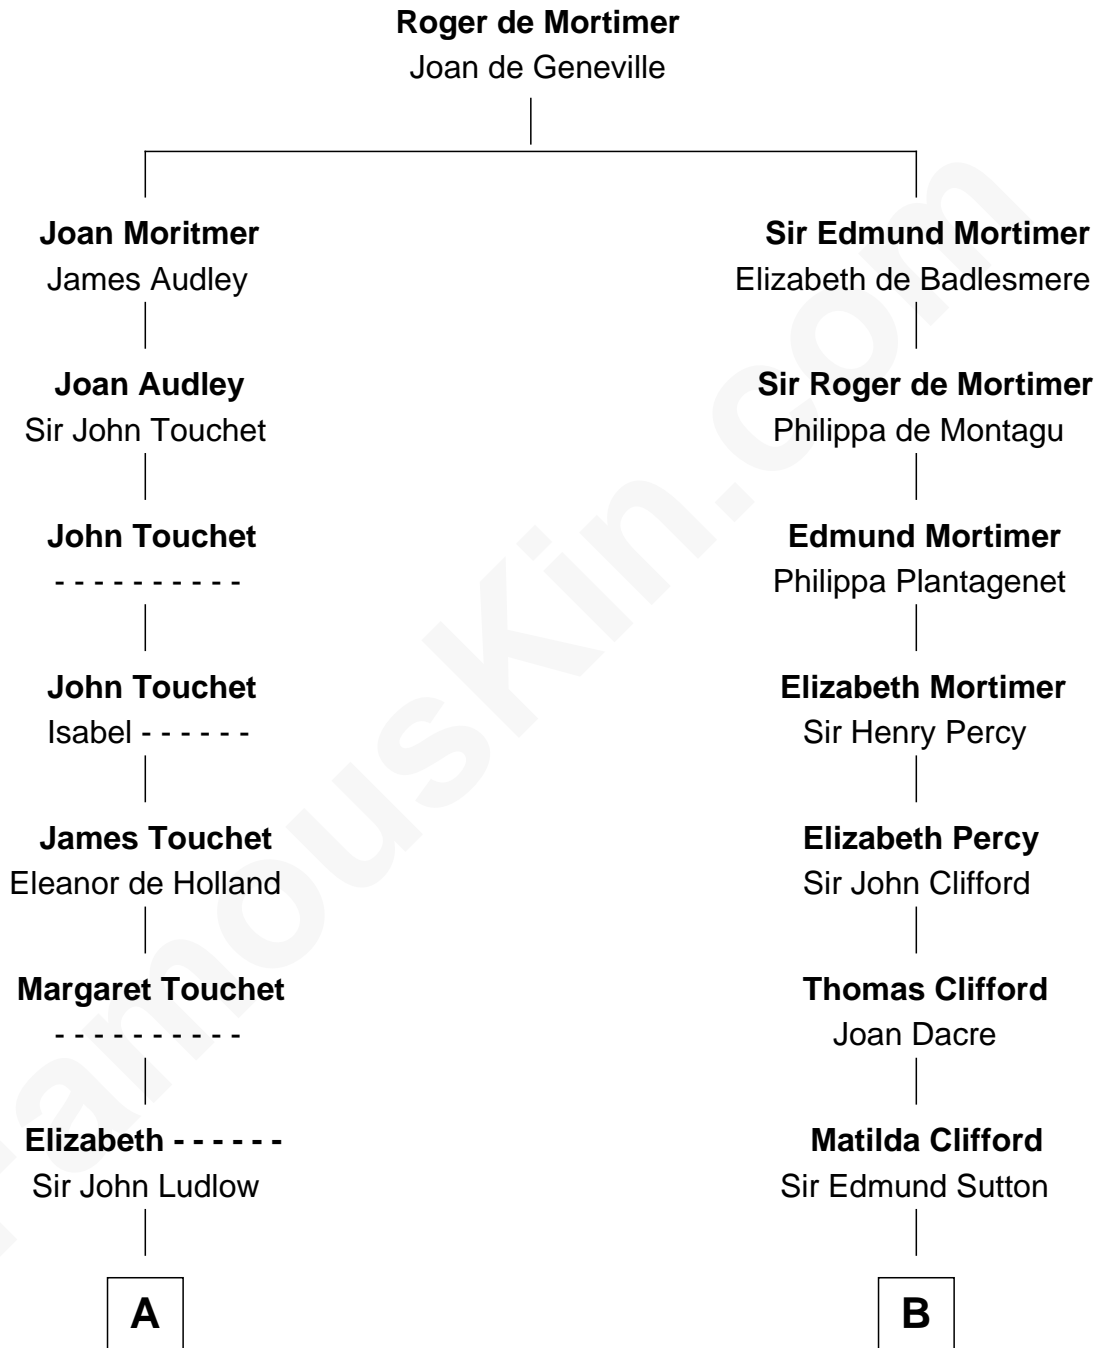

FamousKin.com Relationship Chart of Queen Elizabeth II

Queen of the United Kingdom

12th cousin 9 times removed of

Richard More

(c1614 - c1696) Mayflower passenger 1620

MAYFLOWER

C

Charles Augustus Cavendish-Bentinck

Anne Wellesley

Rev. Charles William Cavendish-Bentinck

Caroline Louisa Burnaby

Cecilia Nina Cavendish-Bentinck

Claude George Bowes-Lyon

Elizabeth Bowes-Lyon

George VI, King of the United Kingdom

Queen Elizabeth II

Queen of the United Kingdom