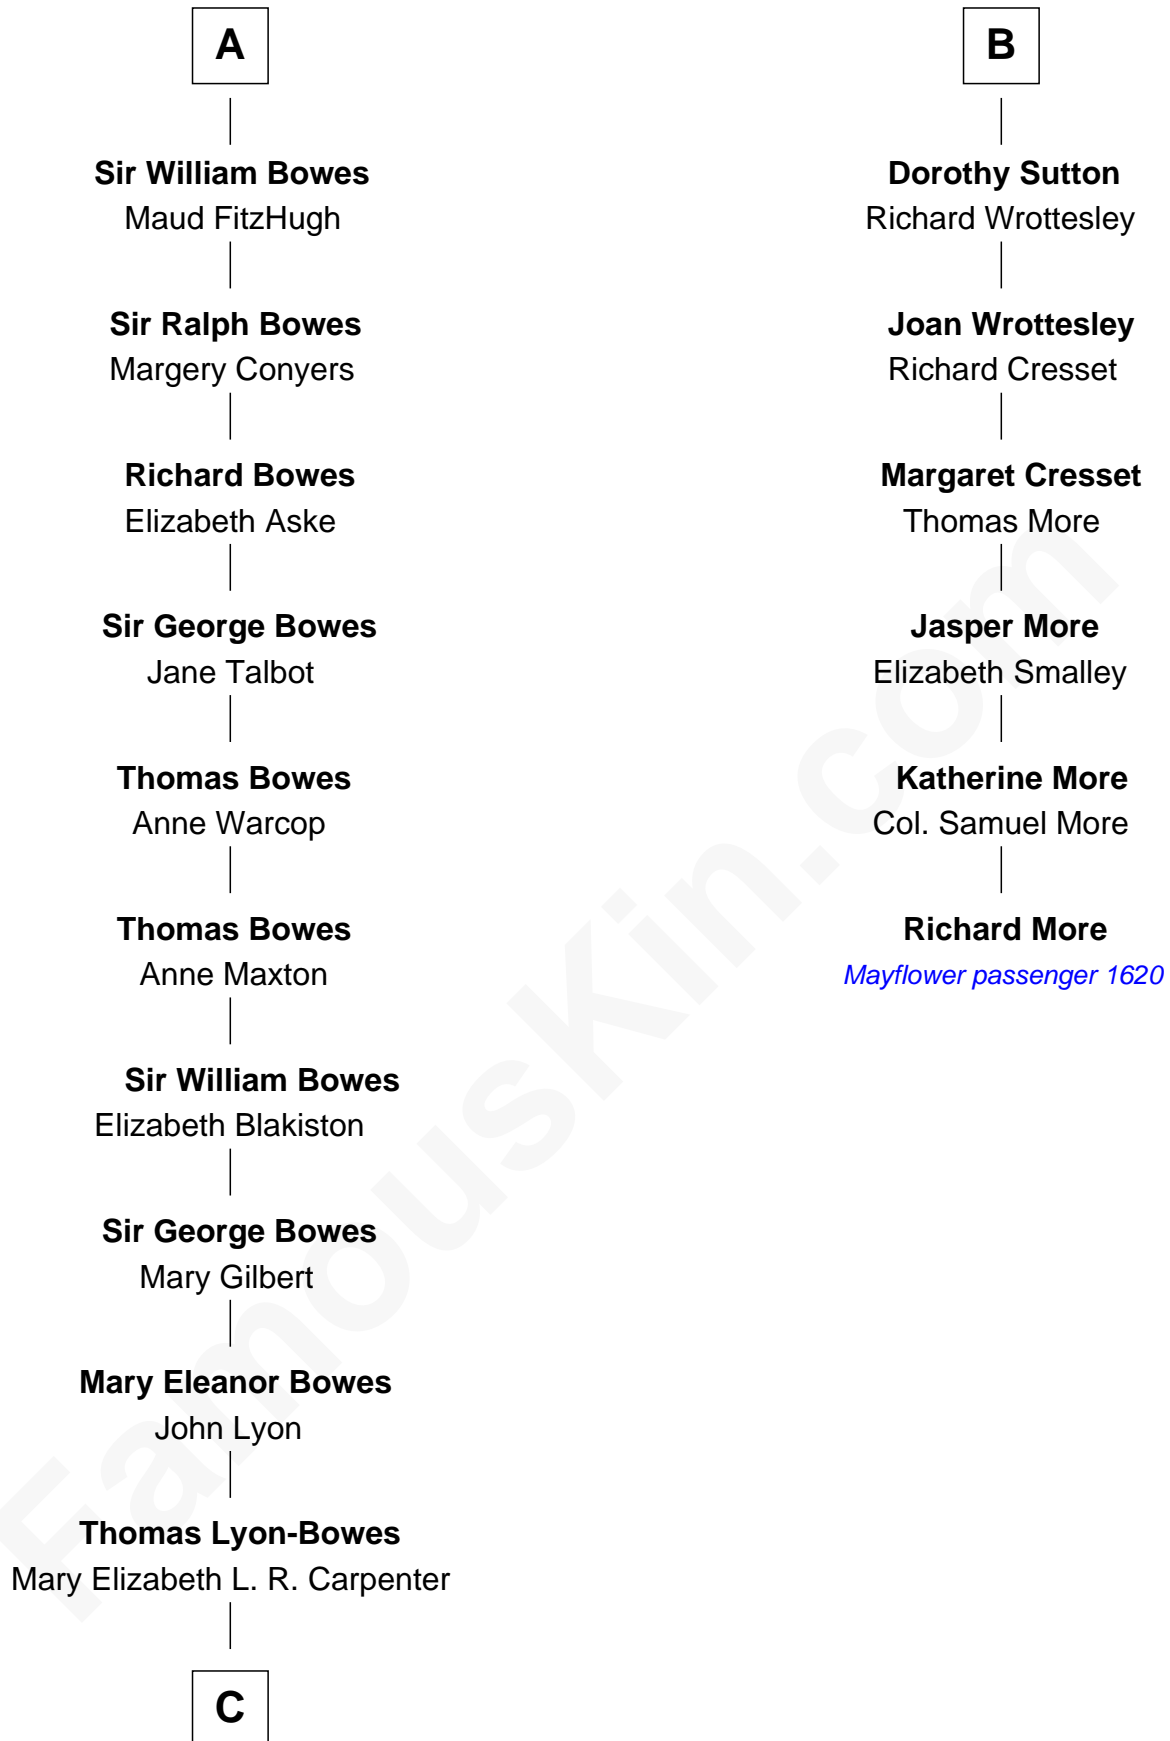

## Relationship Chart of

### Queen Elizabeth II

*Queen of the United Kingdom*

12th cousin 9 times removed of

**Richard More**

*(c1614 - c1696) Mayflower passenger 1620*

**MAYFLOWER**

**C**

Thomas George Lyon-Bowes