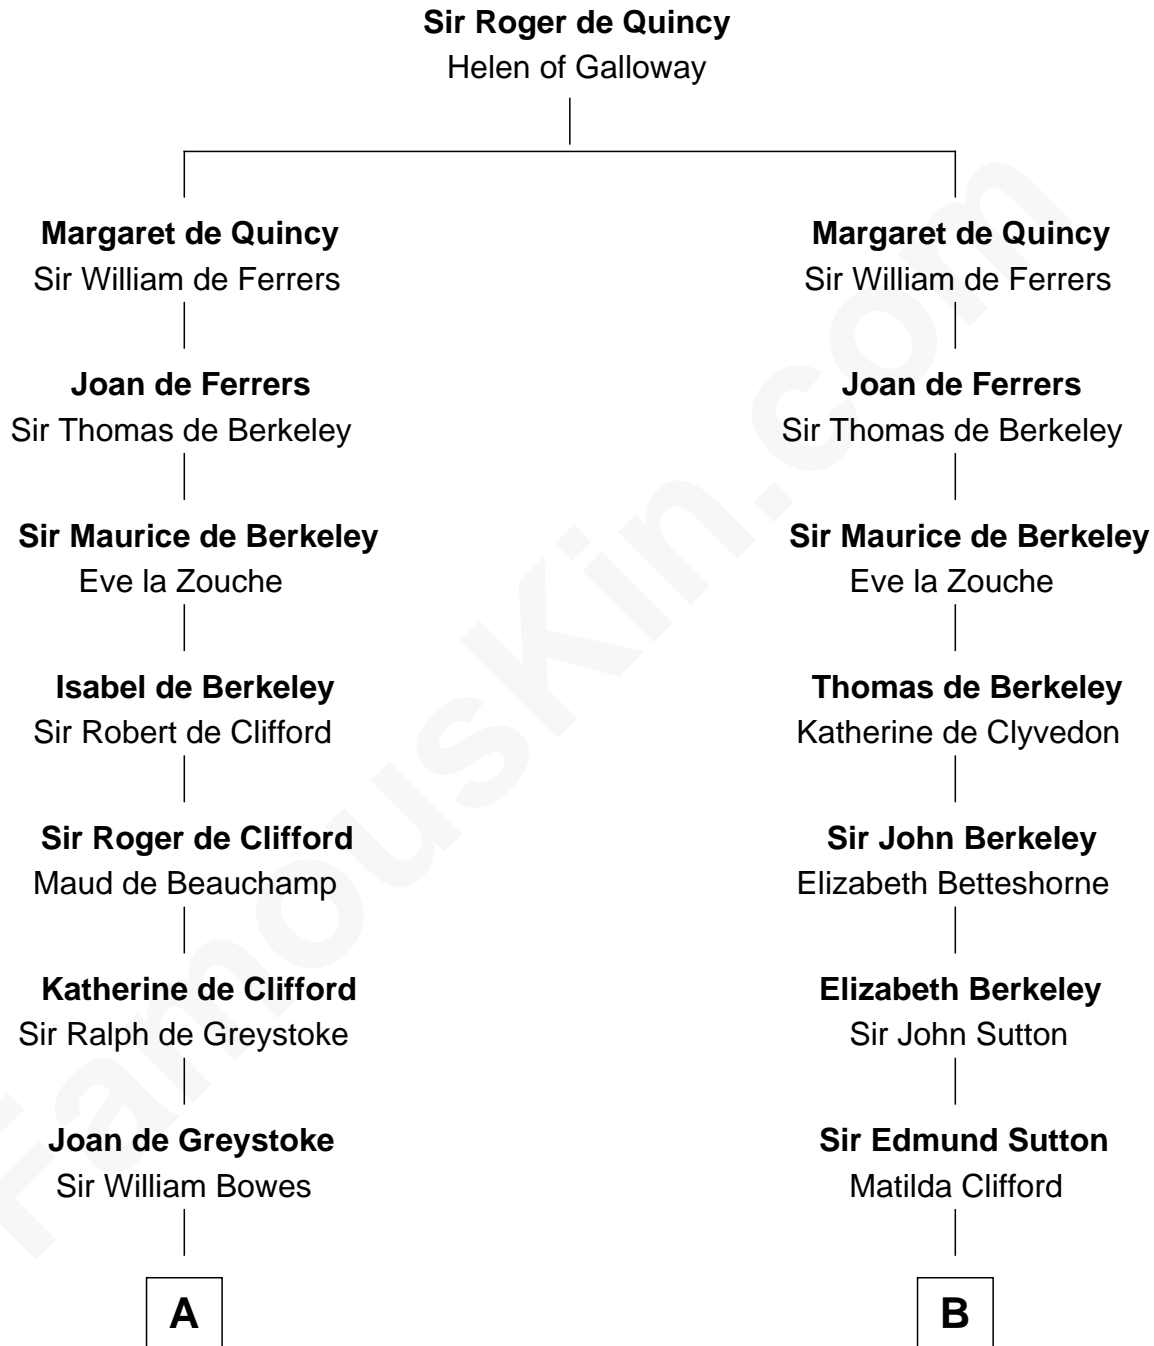

## Relationship Chart of

### Queen Elizabeth II

*Queen of the United Kingdom*

12th cousin 9 times removed of

**Richard More**

*(c1614 - c1696) Mayflower passenger 1620*

**MAYFLOWER**

**C**

Thomas George Lyon-Bowes

Charlotte Grimstead

Claude Bowes-Lyon

Frances Dora Smith

Claude George Bowes-Lyon

Cecilia Nina Cavendish-Bentinck

Elizabeth Bowes-Lyon

George VI, King of the United Kingdom

Queen Elizabeth II

*Queen of the United Kingdom*

FamousKin.com