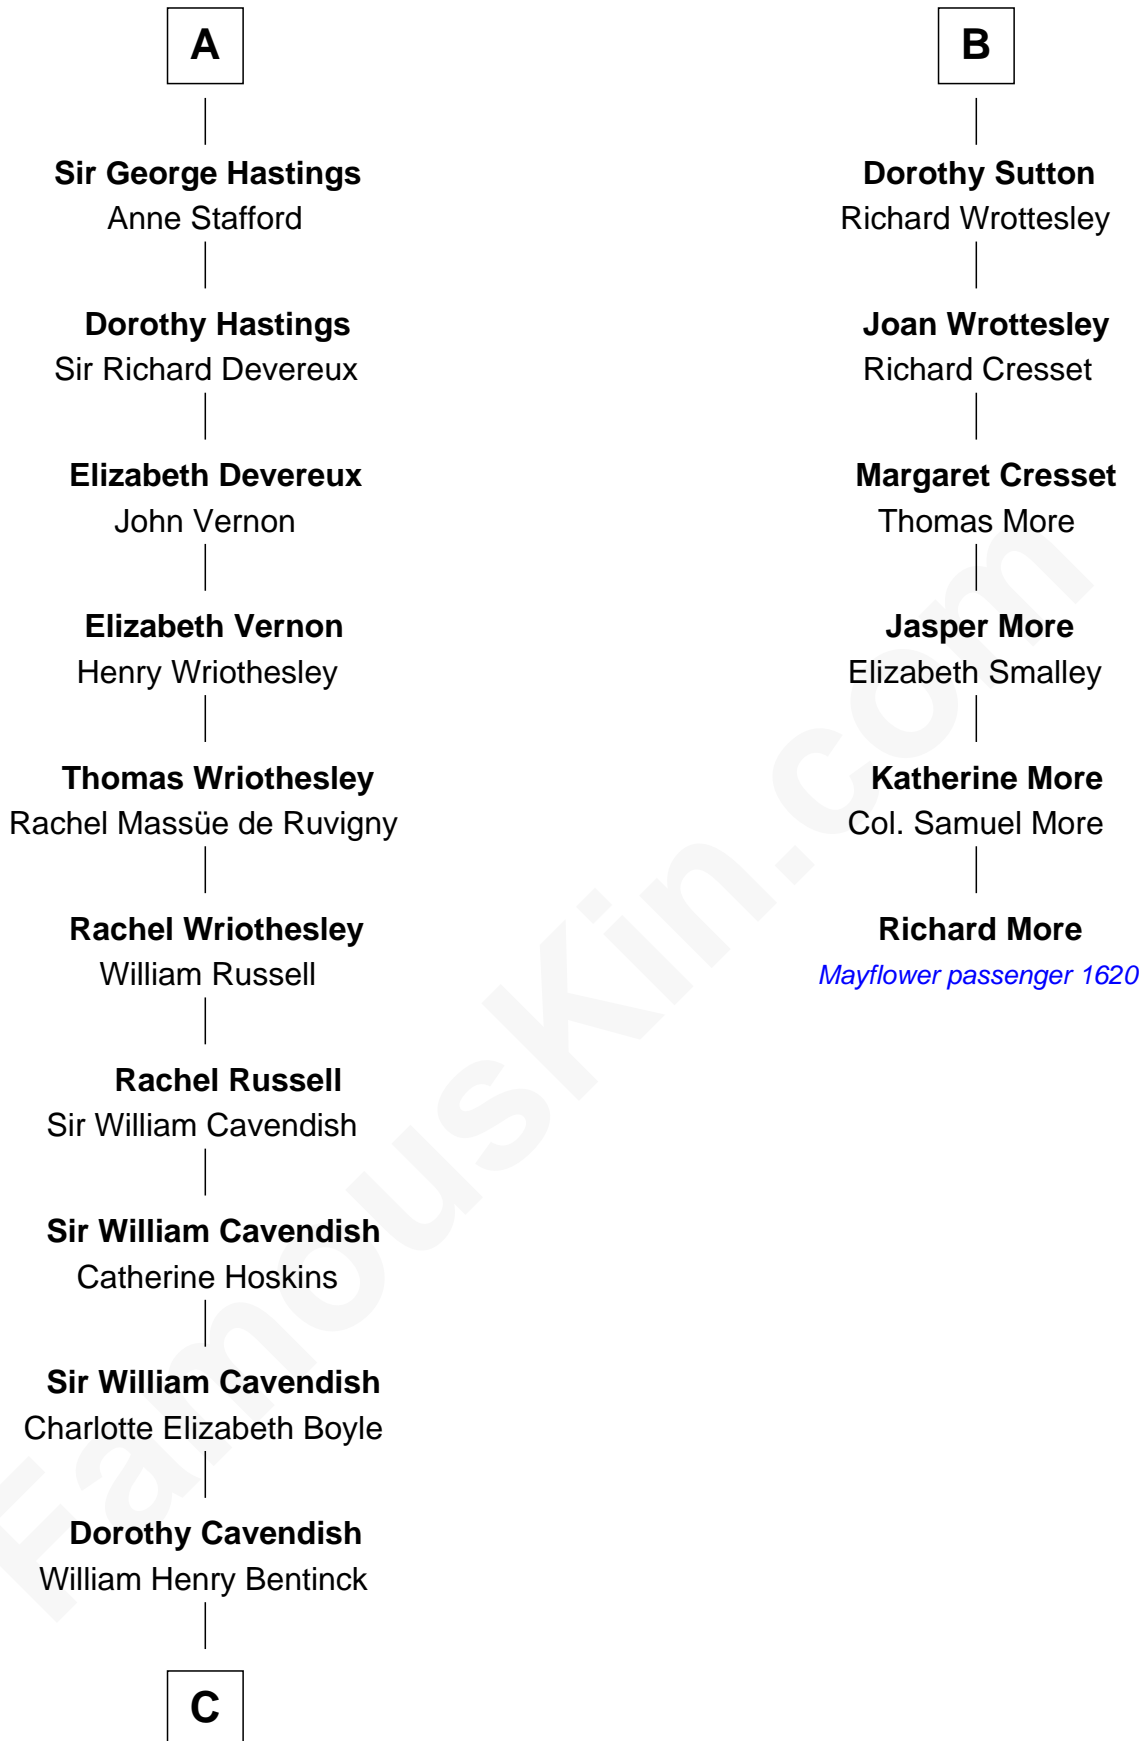

### Queen Elizabeth II

*Queen of the United Kingdom*

12th cousin 9 times removed of

**Richard More**

*(c1614 - c1696) Mayflower passenger 1620*

**MAYFLOWER**

**Sir William de Montagu**  
Elizabeth de Montfort

**William de Montagu**  
Katherine de Grandison

**Philippa de Montagu**  
Sir Roger de Mortimer

**Edmund Mortimer**  
Philippa Plantagenet

**Elizabeth Mortimer**  
Sir Henry Percy

**Sir Henry Percy**  
Eleanor Neville

**Anne Percy**  
Sir Thomas Hungerford

**Mary Hungerford**  
Sir Edward Hastings

**A**

**William de Montagu**  
Katherine de Grandison

**Philippa de Montagu**  
Sir Roger de Mortimer

**Edmund Mortimer**  
Philippa Plantagenet

**Elizabeth Mortimer**  
Sir Henry Percy

**Elizabeth Percy**  
Sir John Clifford

**Thomas Clifford**  
Joan Dacre

**Matilda Clifford**  
Sir Edmund Sutton

**B**

**C**

**Charles Augustus Cavendish-Bentinck**