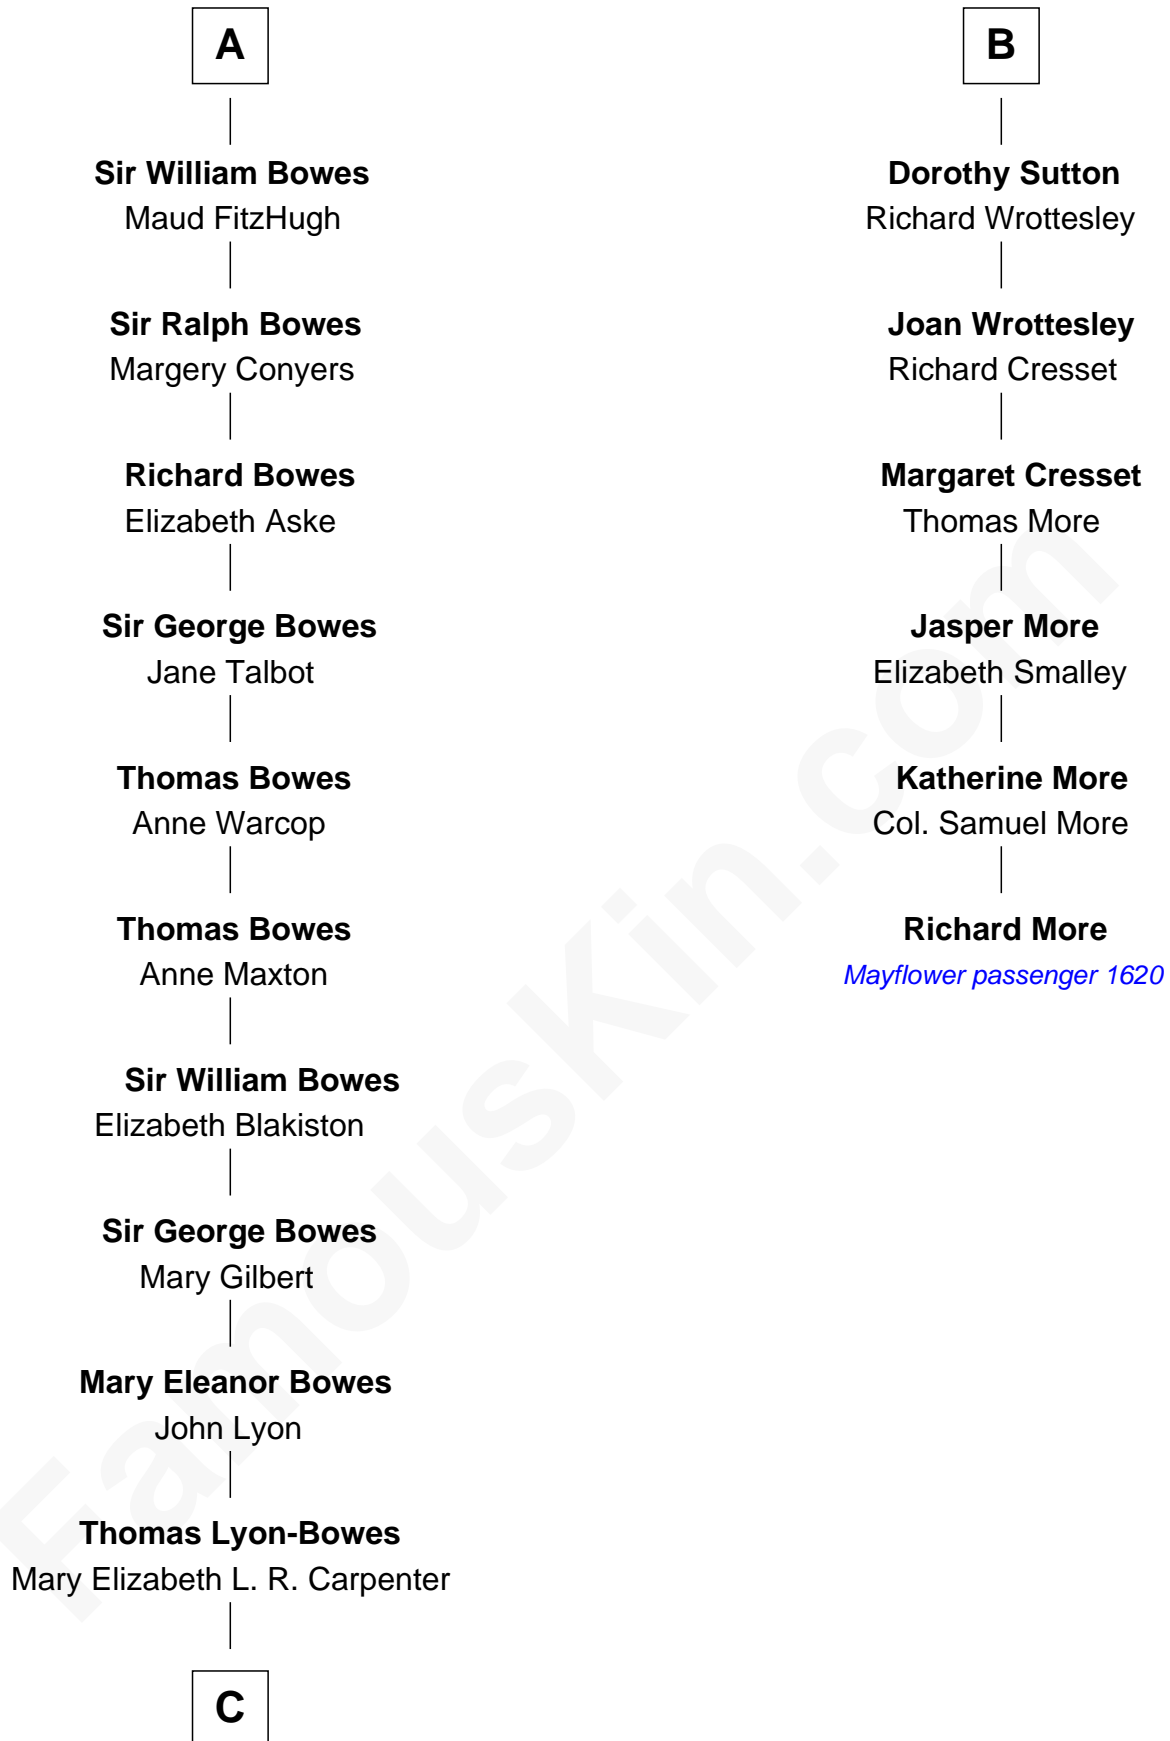

FamousKin.com Relationship Chart of Queen Elizabeth II

Queen of the United Kingdom

12th cousin 9 times removed of

Richard More

(c1614 - c1696) Mayflower passenger 1620

MAYFLOWER

William de Cantilupe

C

Thomas George Lyon-Bowes

Charlotte Grimstead

Claude Bowes-Lyon

Frances Dora Smith

Claude George Bowes-Lyon

Cecilia Nina Cavendish-Bentinck

Elizabeth Bowes-Lyon

George VI, King of the United Kingdom