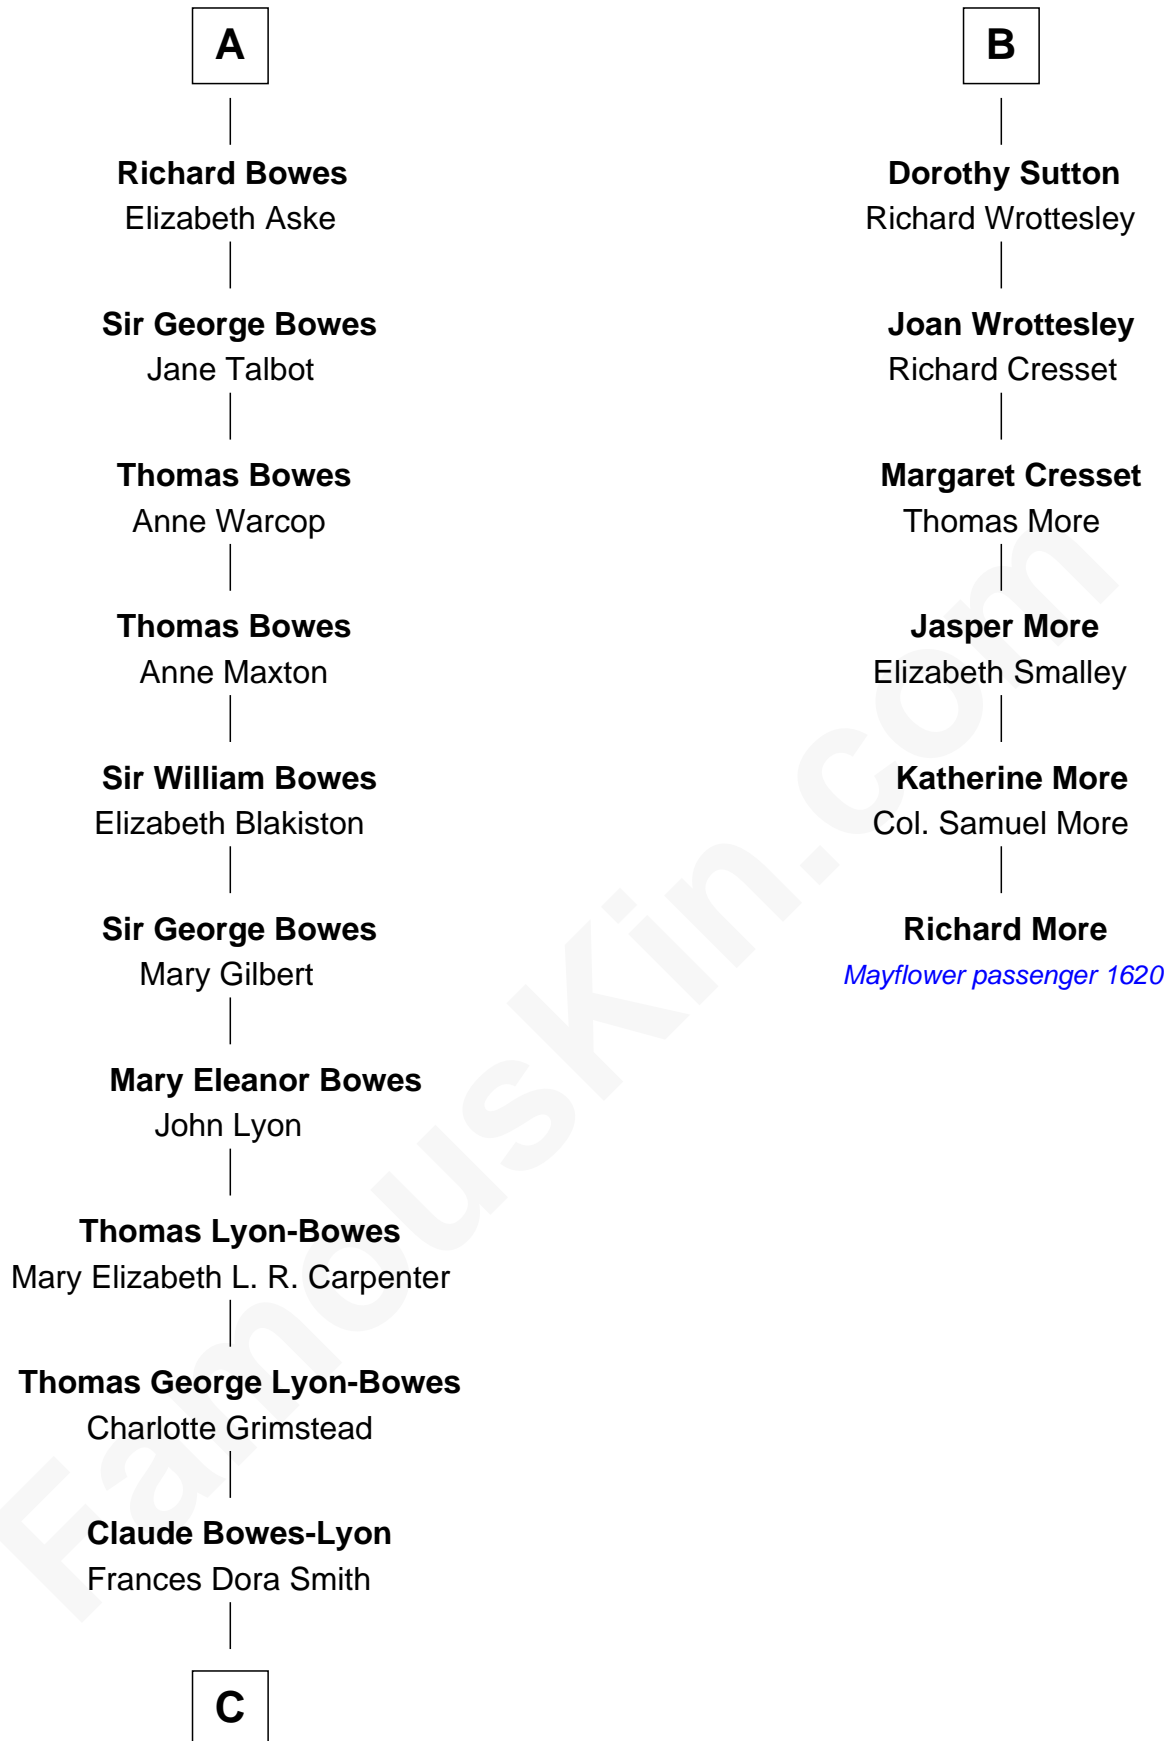

## Relationship Chart of

### Queen Elizabeth II

*Queen of the United Kingdom*

12th cousin 7 times removed of

**Richard More**

*(c1614 - c1696) Mayflower passenger 1620*

**MAYFLOWER**

**C**

**Claude George Bowes-Lyon**  
Cecilia Nina Cavendish-Bentinck

**Elizabeth Bowes-Lyon**  
George VI, King of the United Kingdom

**Queen Elizabeth II**  
*Queen of the United Kingdom*

FamousKin.com