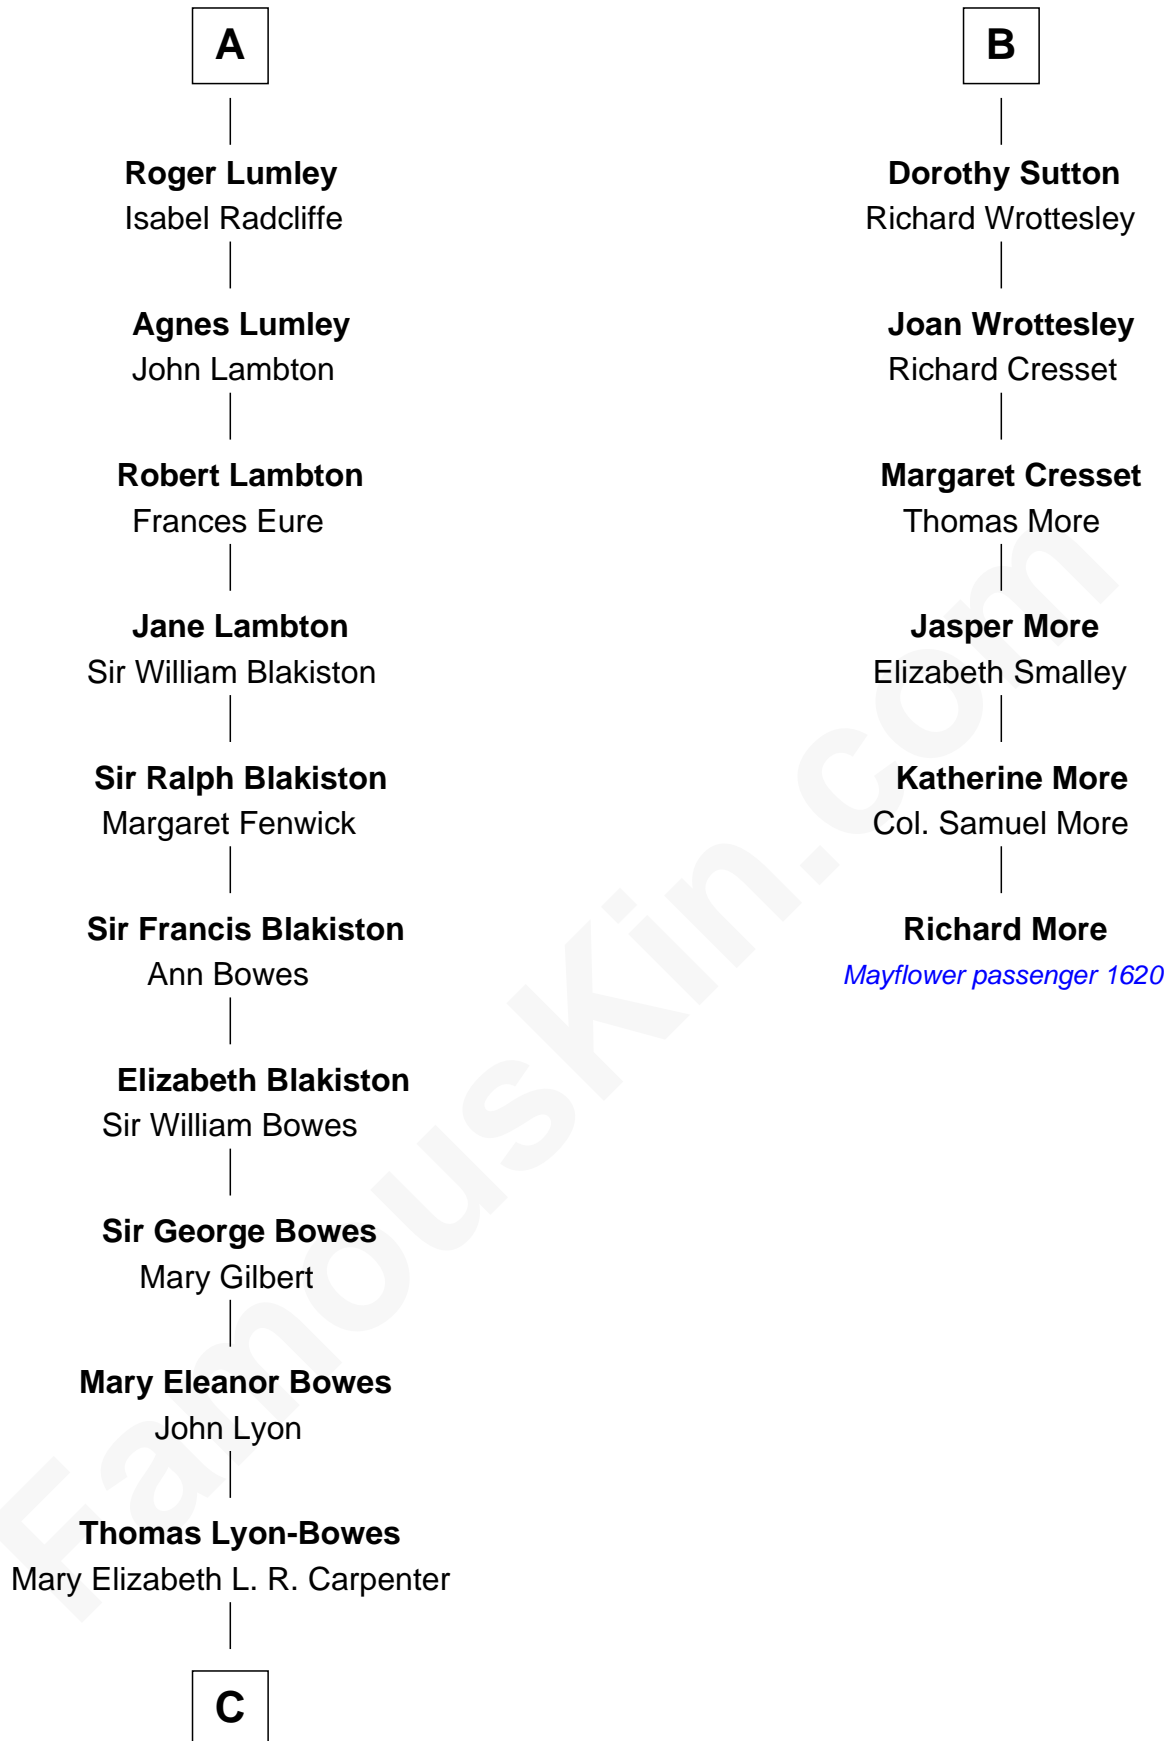

FamousKin.com Relationship Chart of Queen Elizabeth II

Queen of the United Kingdom

12th cousin 9 times removed of

Richard More

(c1614 - c1696) Mayflower passenger 1620

MAYFLOWER

C

—
Thomas George Lyon-Bowes

Charlotte Grimstead

—
Claude Bowes-Lyon

Frances Dora Smith

—
Claude George Bowes-Lyon

Cecilia Nina Cavendish-Bentinck

—
Elizabeth Bowes-Lyon

George VI, King of the United Kingdom

—
Queen Elizabeth II

Queen of the United Kingdom