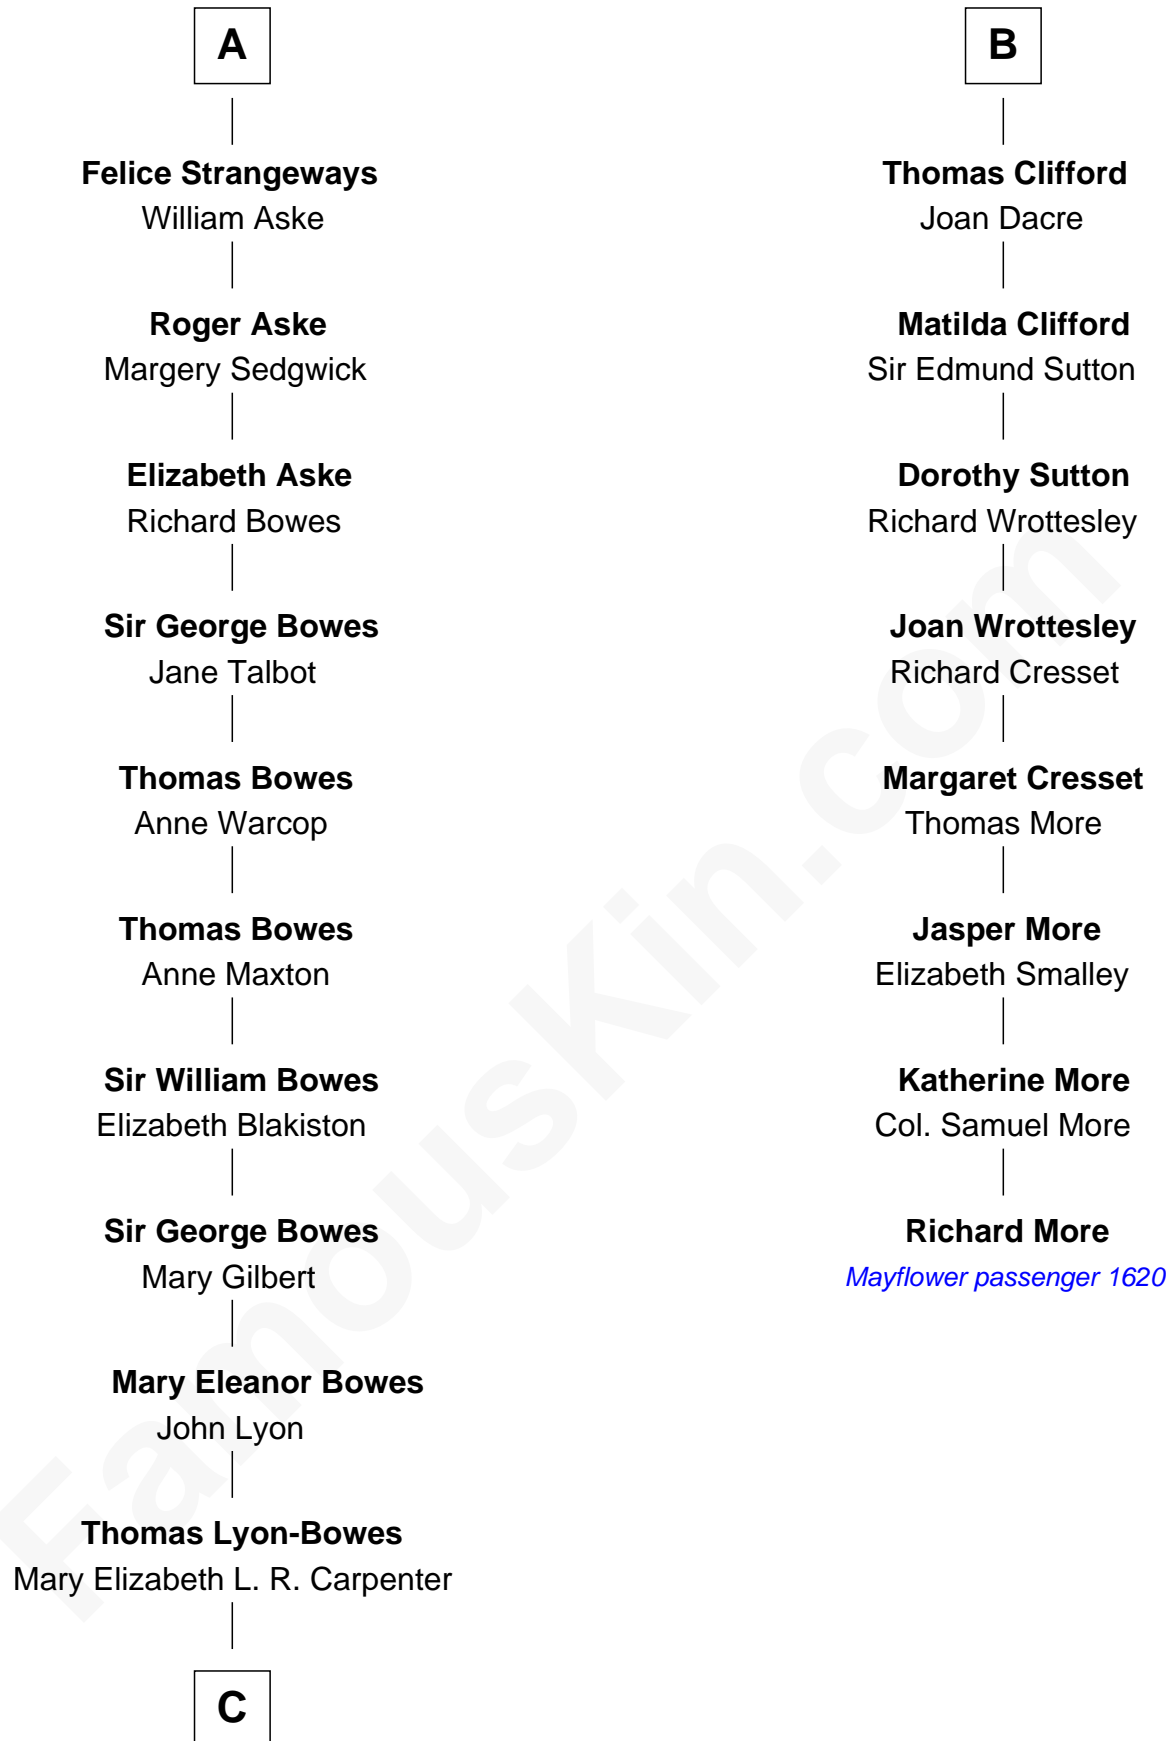

FamousKin.com

Relationship Chart of

Queen Elizabeth II

Queen of the United Kingdom

14th cousin 7 times removed of

Richard More

(c1614 - c1696) Mayflower passenger 1620

MAYFLOWER

George VI, King of the United Kingdom

—
Queen Elizabeth II

Queen of the United Kingdom