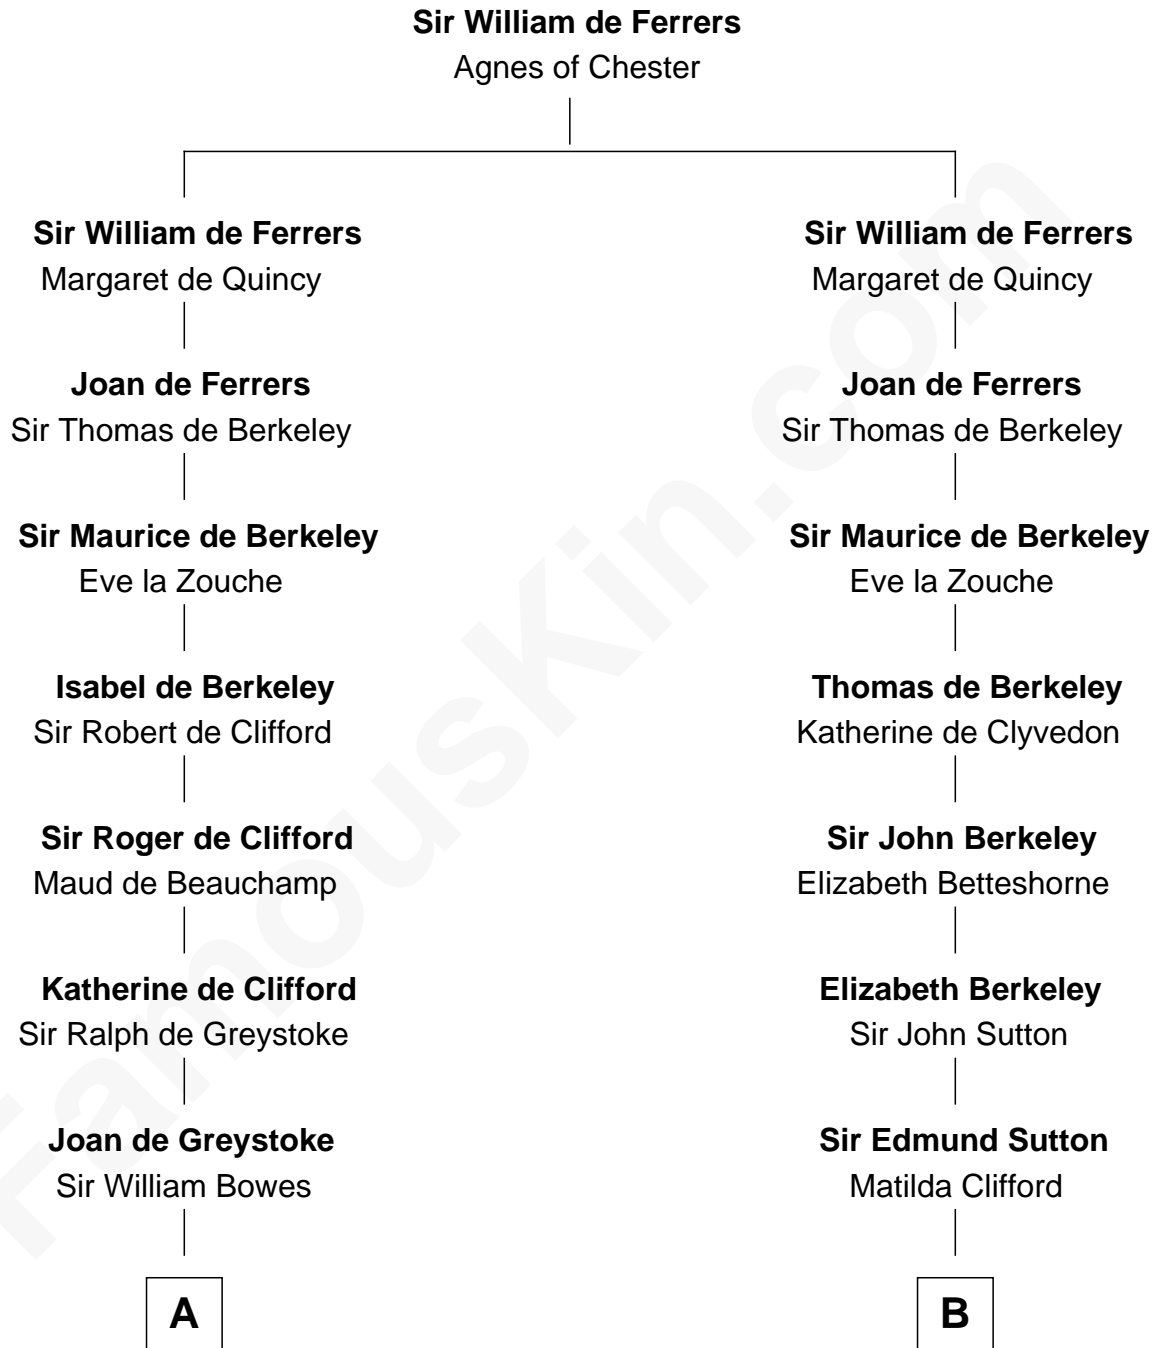

## Relationship Chart of

### Queen Elizabeth II

*Queen of the United Kingdom*

12th cousin 9 times removed of

**Richard More**

*(c1614 - c1696) Mayflower passenger 1620*

**MAYFLOWER**

**C**

Thomas George Lyon-Bowes

Charlotte Grimstead

Claude Bowes-Lyon

Frances Dora Smith

Claude George Bowes-Lyon

Cecilia Nina Cavendish-Bentinck

Elizabeth Bowes-Lyon

George VI, King of the United Kingdom

Queen Elizabeth II

*Queen of the United Kingdom*

FamousKin.com