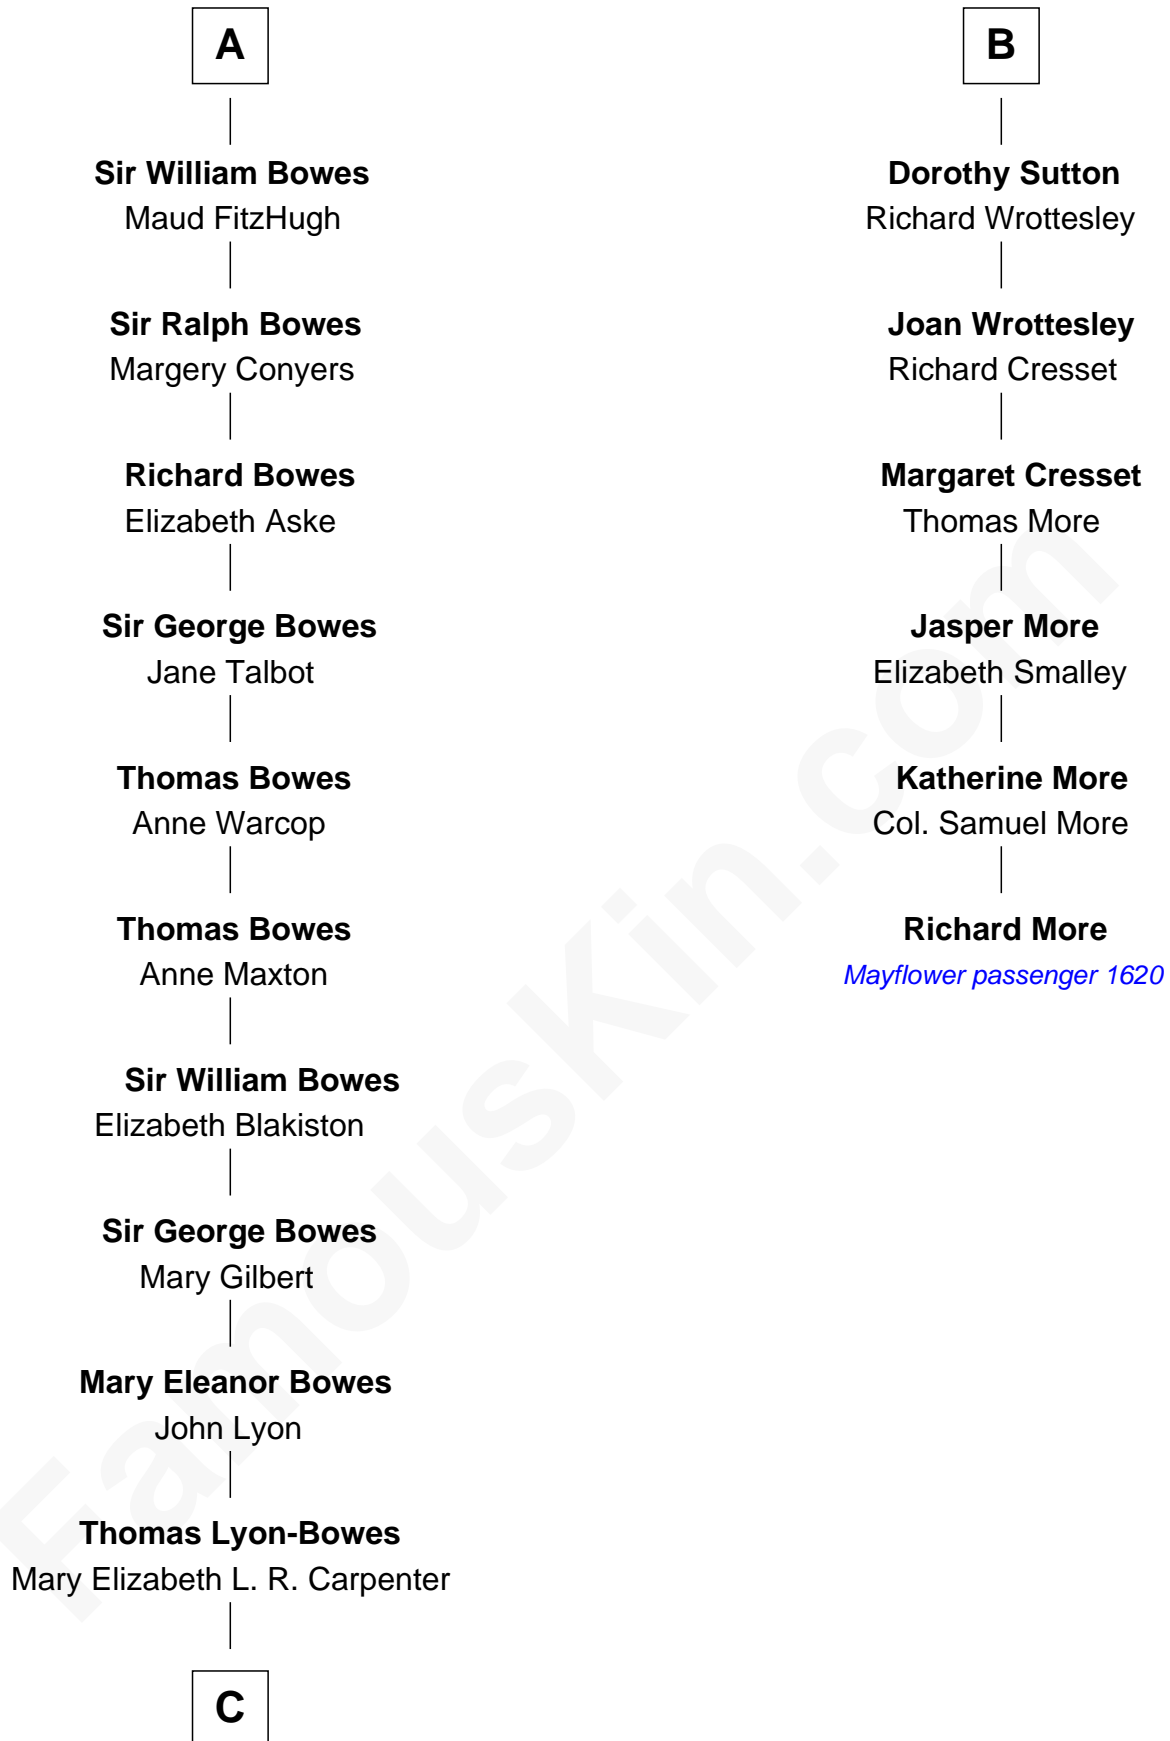

# FamousKin.com Relationship Chart of Queen Elizabeth II

*Queen of the United Kingdom*

12th cousin 9 times removed of

**Richard More**

*(c1614 - c1696) Mayflower passenger 1620*

**MAYFLOWER**

**C**

Thomas George Lyon-Bowes

Charlotte Grimstead

Claude Bowes-Lyon

Frances Dora Smith

Claude George Bowes-Lyon

Cecilia Nina Cavendish-Bentinck

Elizabeth Bowes-Lyon

George VI, King of the United Kingdom

Queen Elizabeth II

*Queen of the United Kingdom*

FamousKin.com