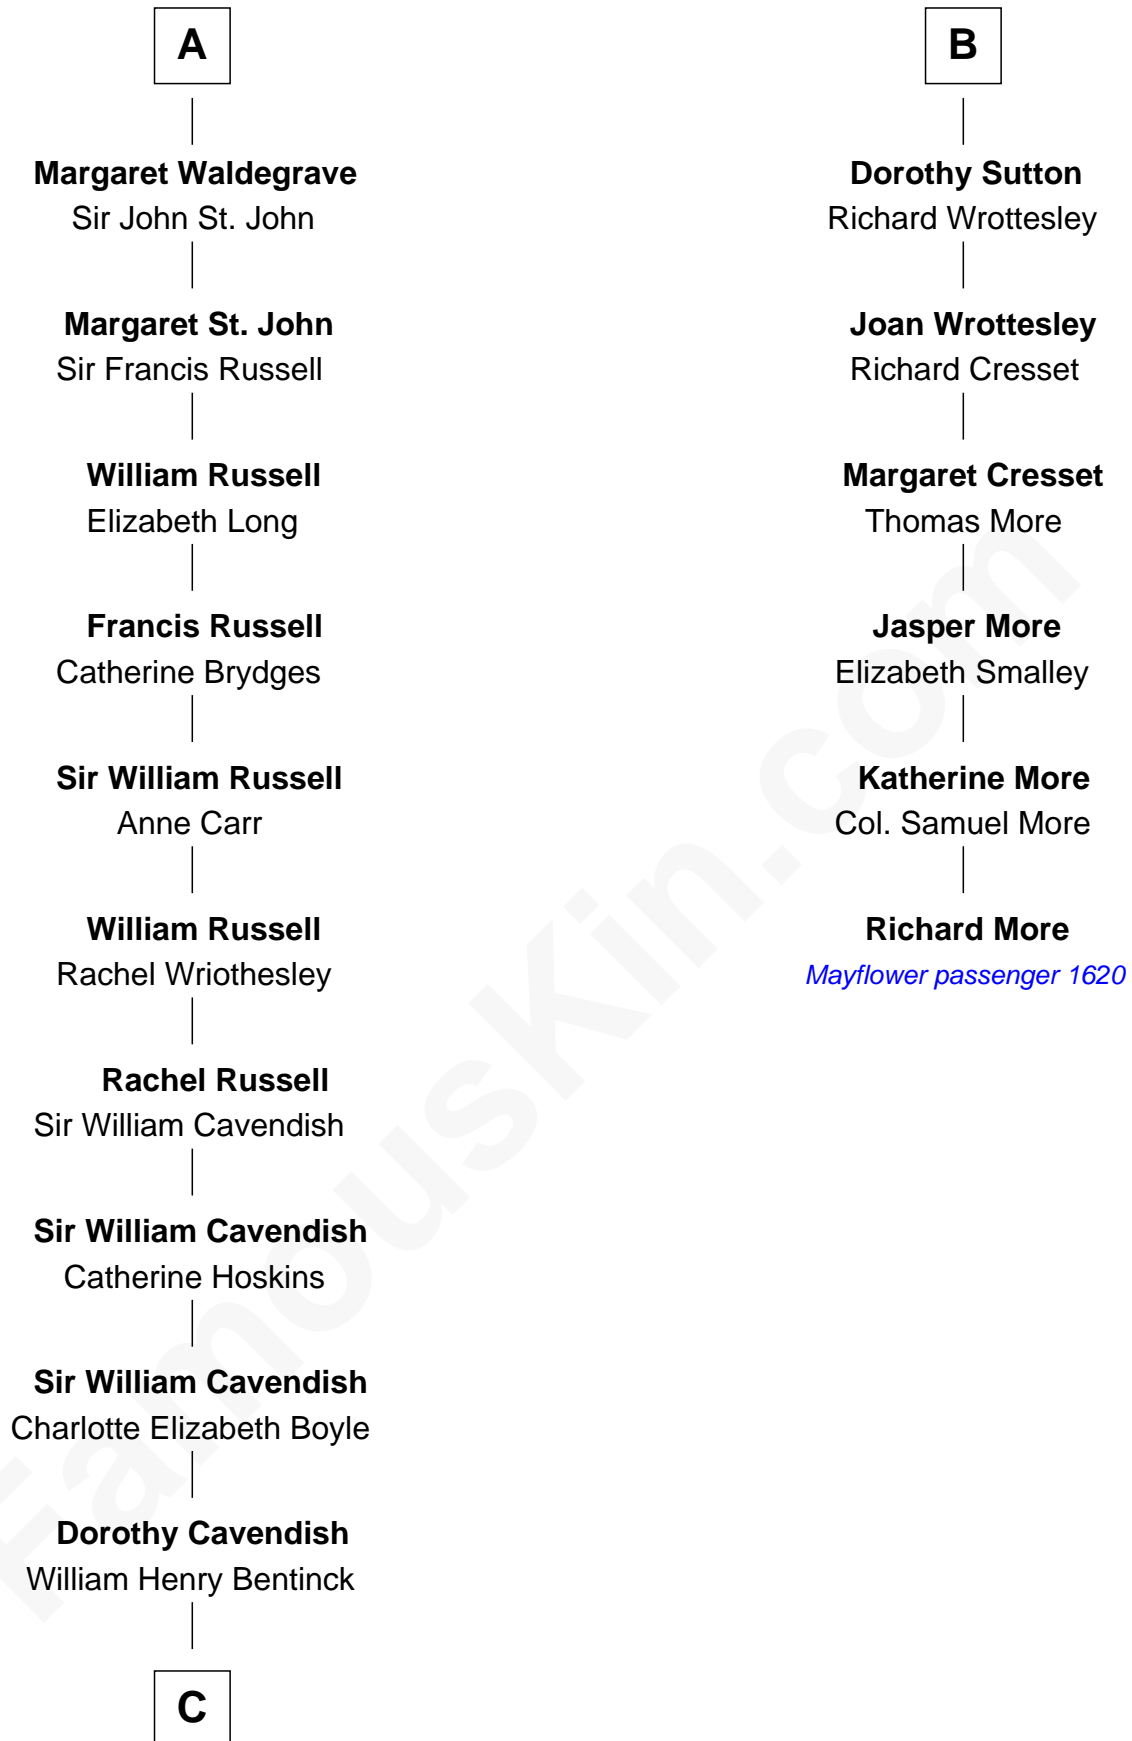

FamousKin.com

Relationship Chart of

Queen Elizabeth II

Queen of the United Kingdom

12th cousin 9 times removed of

Richard More

(c1614 - c1696) Mayflower passenger 1620

MAYFLOWER

George VI, King of the United Kingdom

Queen Elizabeth II

Queen of the United Kingdom