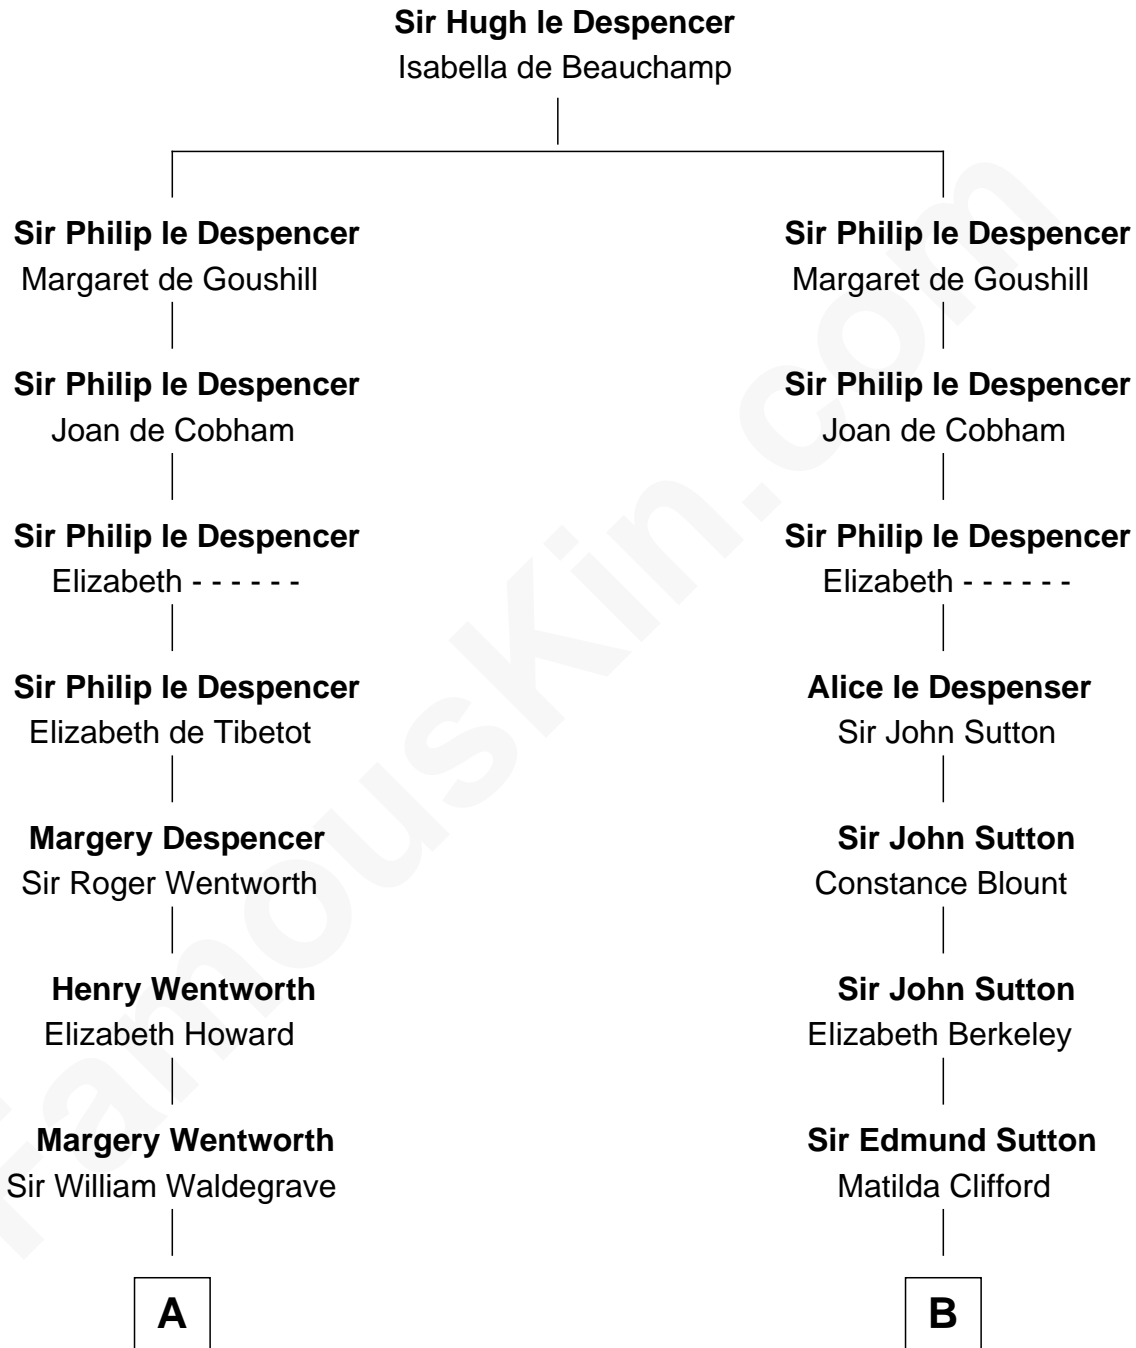

FamousKin.com

Relationship Chart of

Queen Elizabeth II

Queen of the United Kingdom

12th cousin 9 times removed of

Richard More

(c1614 - c1696) Mayflower passenger 1620

MAYFLOWER

George VI, King of the United Kingdom

Queen Elizabeth II

Queen of the United Kingdom