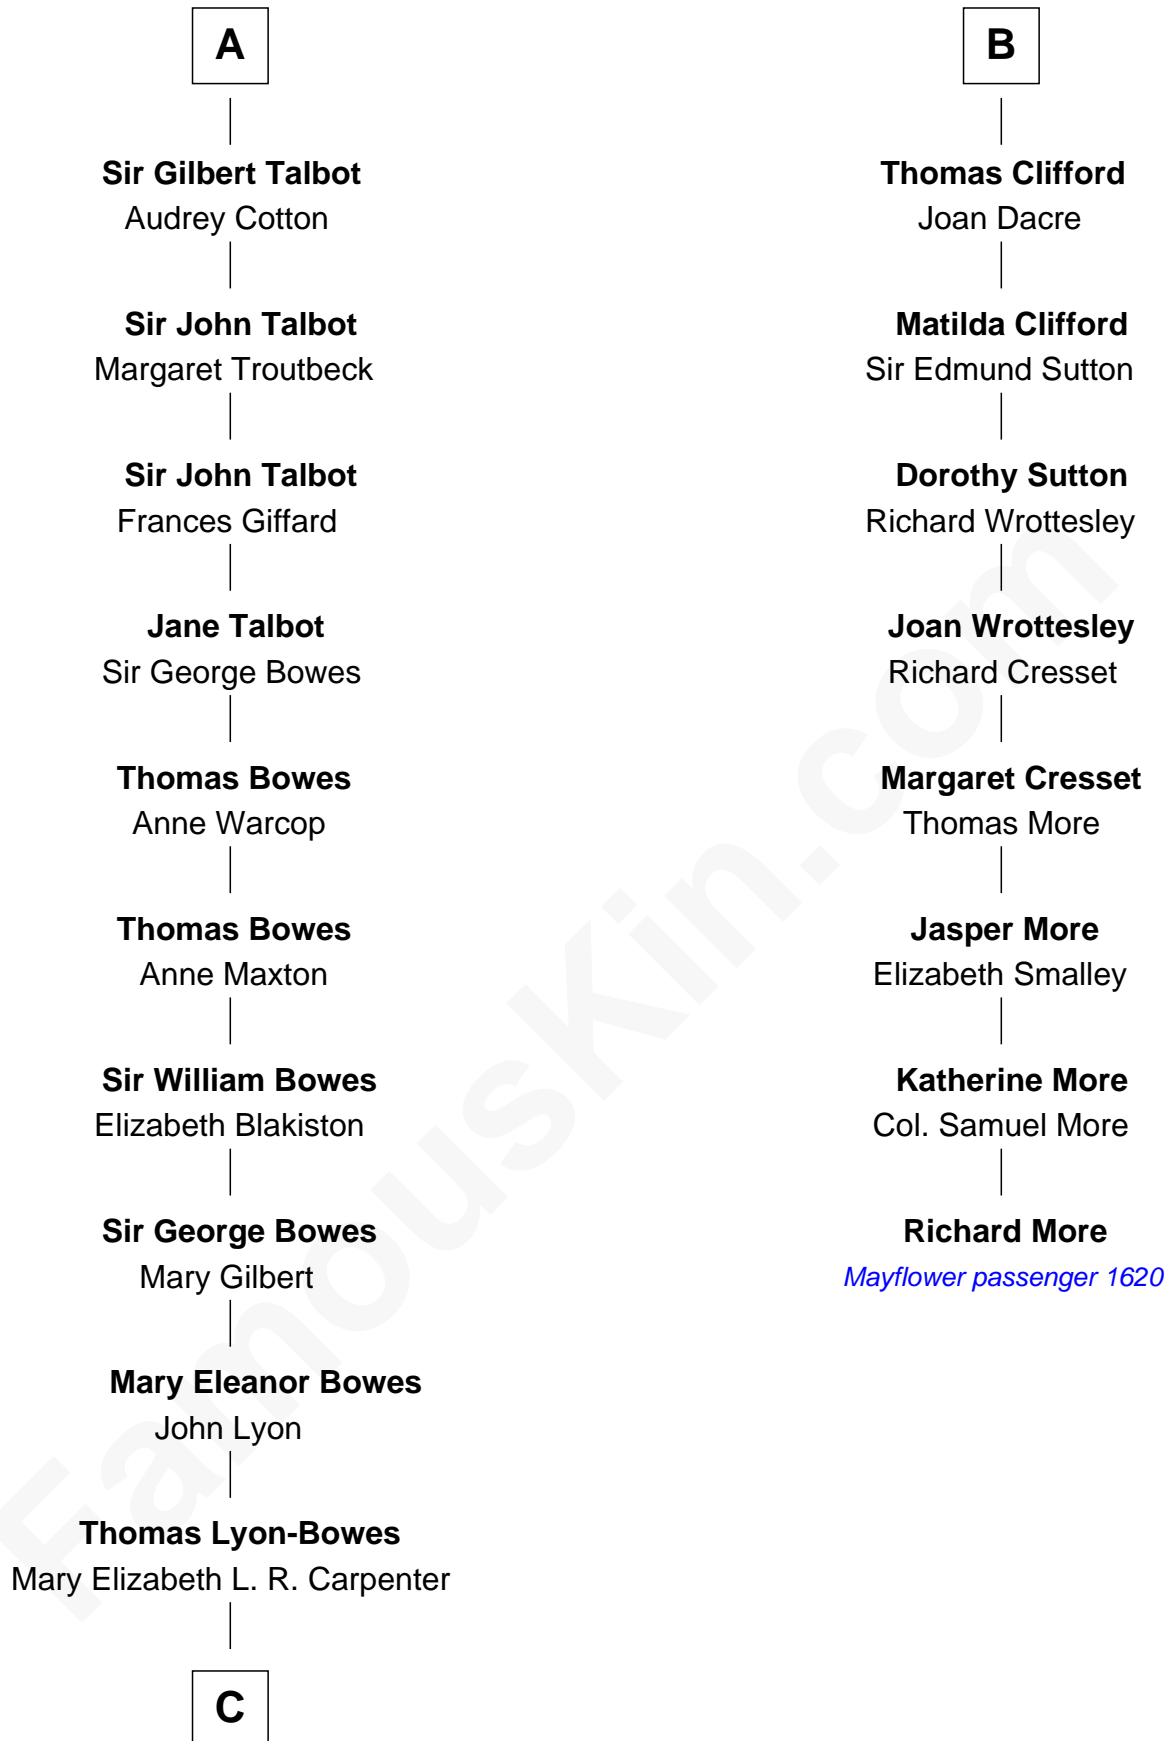

FamousKin.com

Relationship Chart of

Queen Elizabeth II

Queen of the United Kingdom

14th cousin 7 times removed of

Richard More

(c1614 - c1696) Mayflower passenger 1620

MAYFLOWER