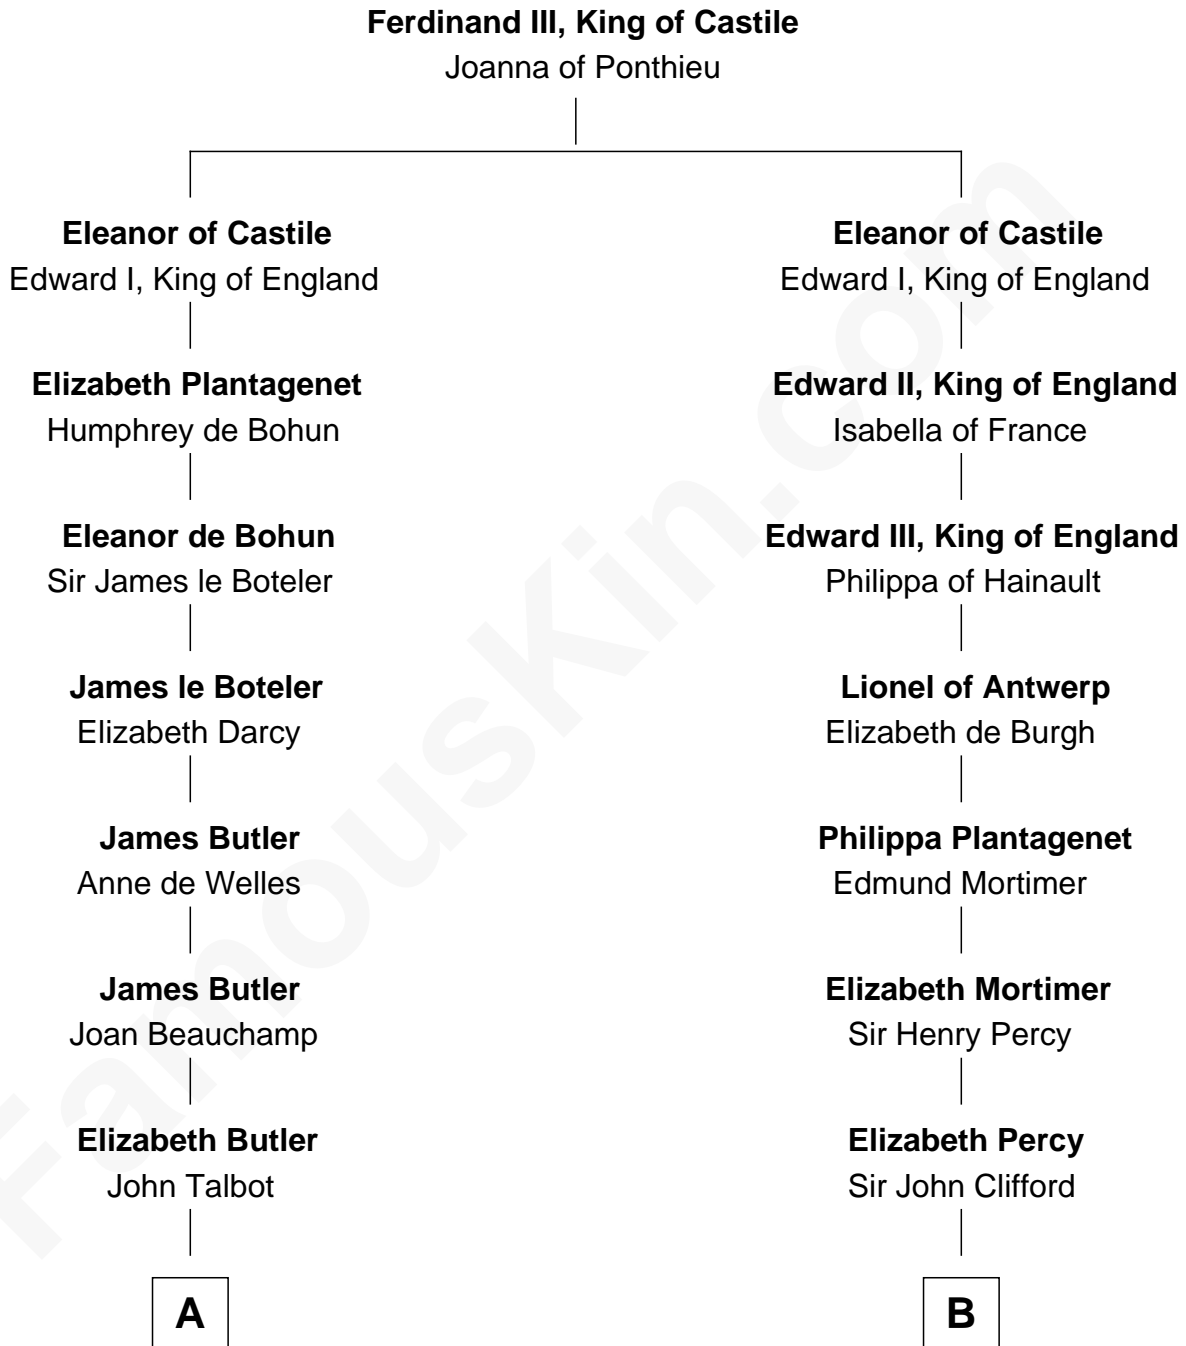

FamousKin.com

Relationship Chart of

Queen Elizabeth II

Queen of the United Kingdom

14th cousin 7 times removed of

Richard More

(c1614 - c1696) Mayflower passenger 1620

MAYFLOWER

C

Thomas George Lyon-Bowes

Charlotte Grimstead

Claude Bowes-Lyon

Frances Dora Smith

Claude George Bowes-Lyon

Cecilia Nina Cavendish-Bentinck

Elizabeth Bowes-Lyon

George VI, King of the United Kingdom

Queen Elizabeth II

Queen of the United Kingdom

FamousKin.com