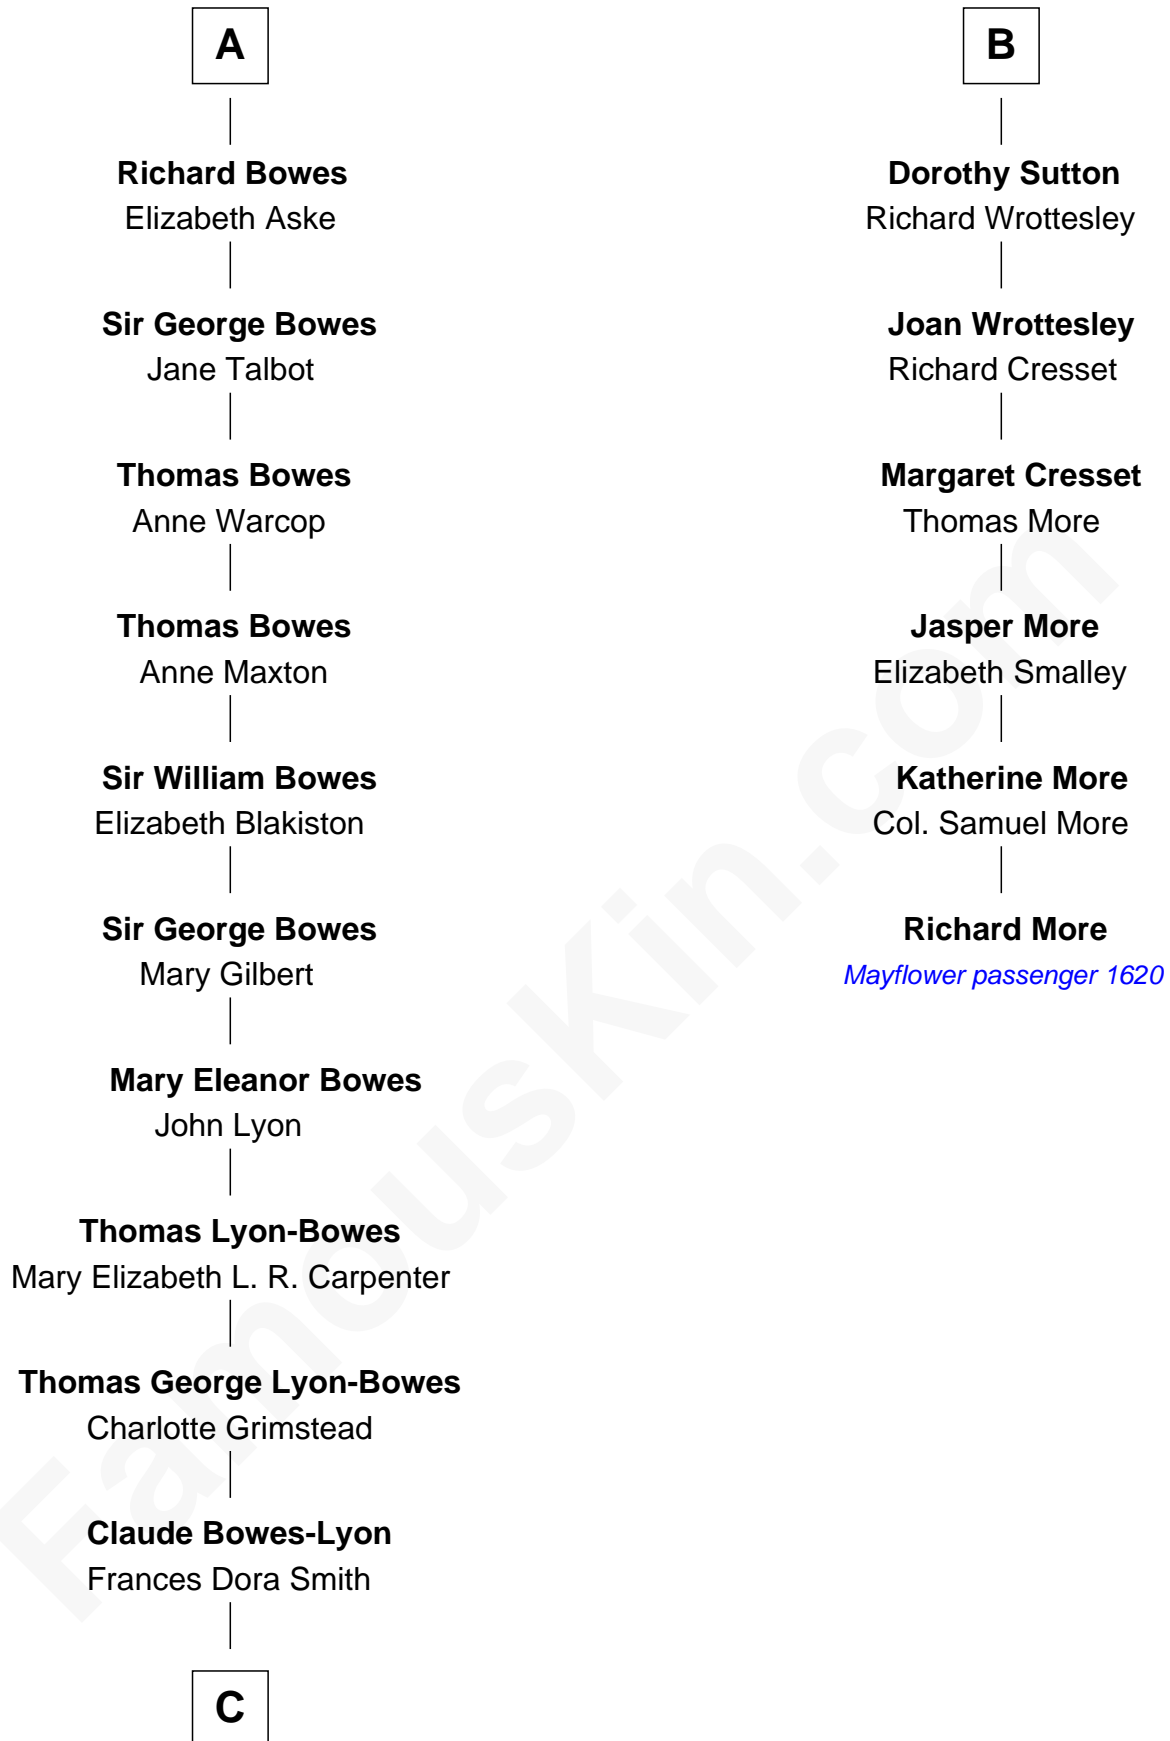

FamousKin.com

Relationship Chart of

Queen Elizabeth II

Queen of the United Kingdom

12th cousin 7 times removed of

Richard More

(c1614 - c1696) Mayflower passenger 1620

MAYFLOWER

C

Claude George Bowes-Lyon
Cecilia Nina Cavendish-Bentinck

Elizabeth Bowes-Lyon
George VI, King of the United Kingdom

Queen Elizabeth II
Queen of the United Kingdom

FamousKin.com