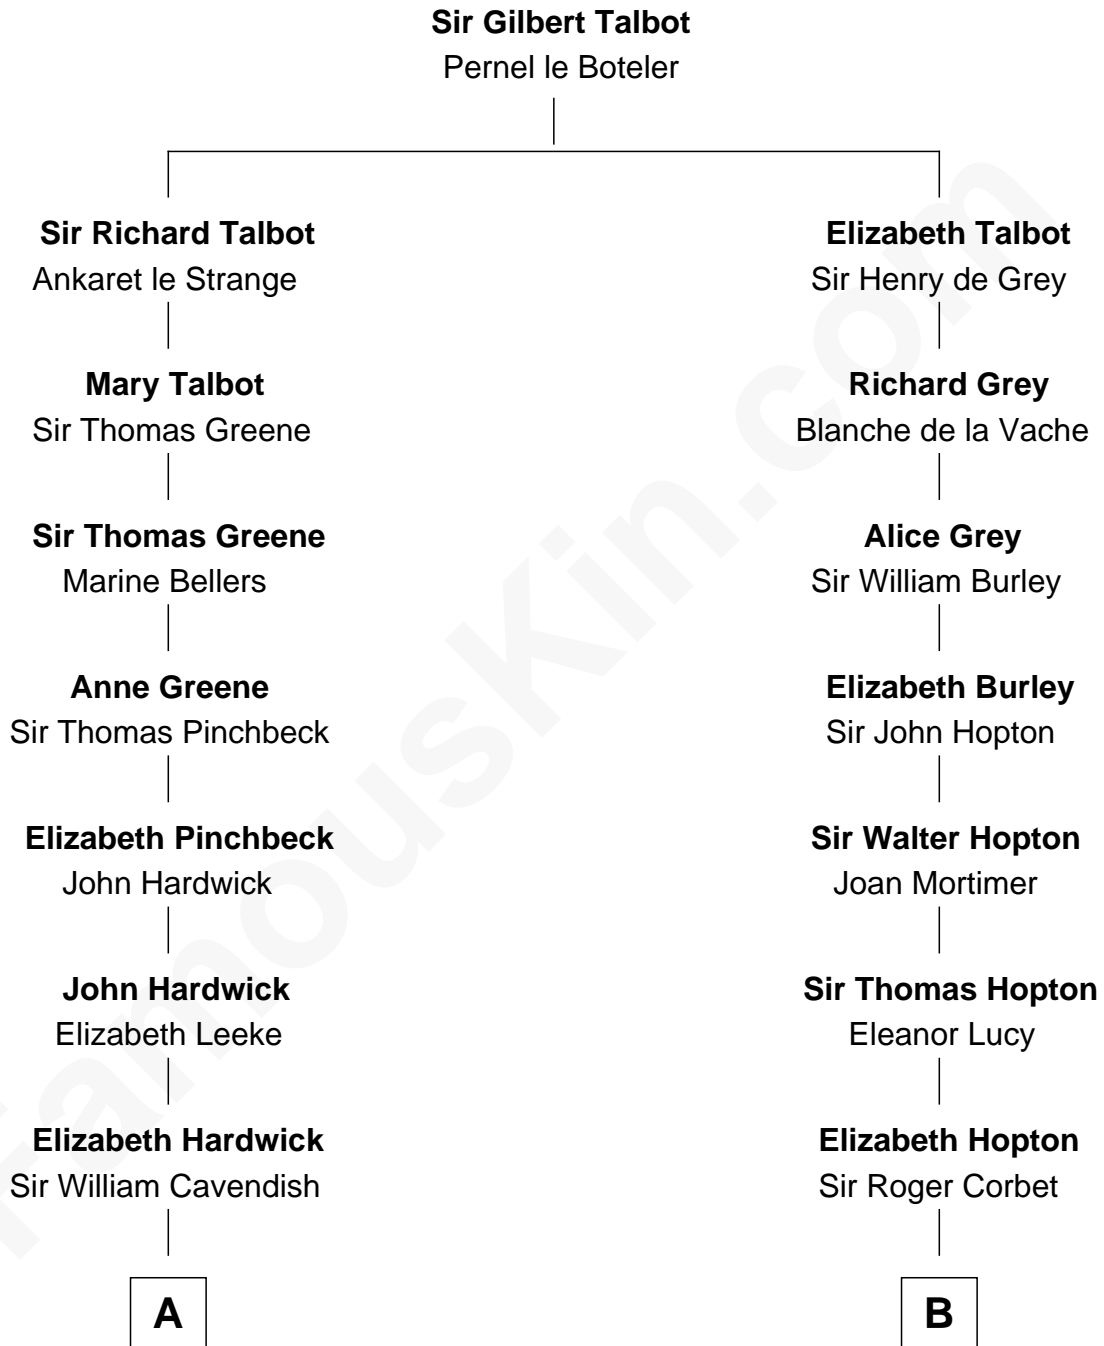

FamousKin.com Relationship Chart of Queen Elizabeth II

Queen of the United Kingdom

12th cousin 7 times removed of

Richard More

(c1614 - c1696) Mayflower passenger 1620

MAYFLOWER

C

Cecilia Nina Cavendish-Bentinck

Claude George Bowes-Lyon

Elizabeth Bowes-Lyon

George VI, King of the United Kingdom

Queen Elizabeth II

Queen of the United Kingdom

FamousKin.com