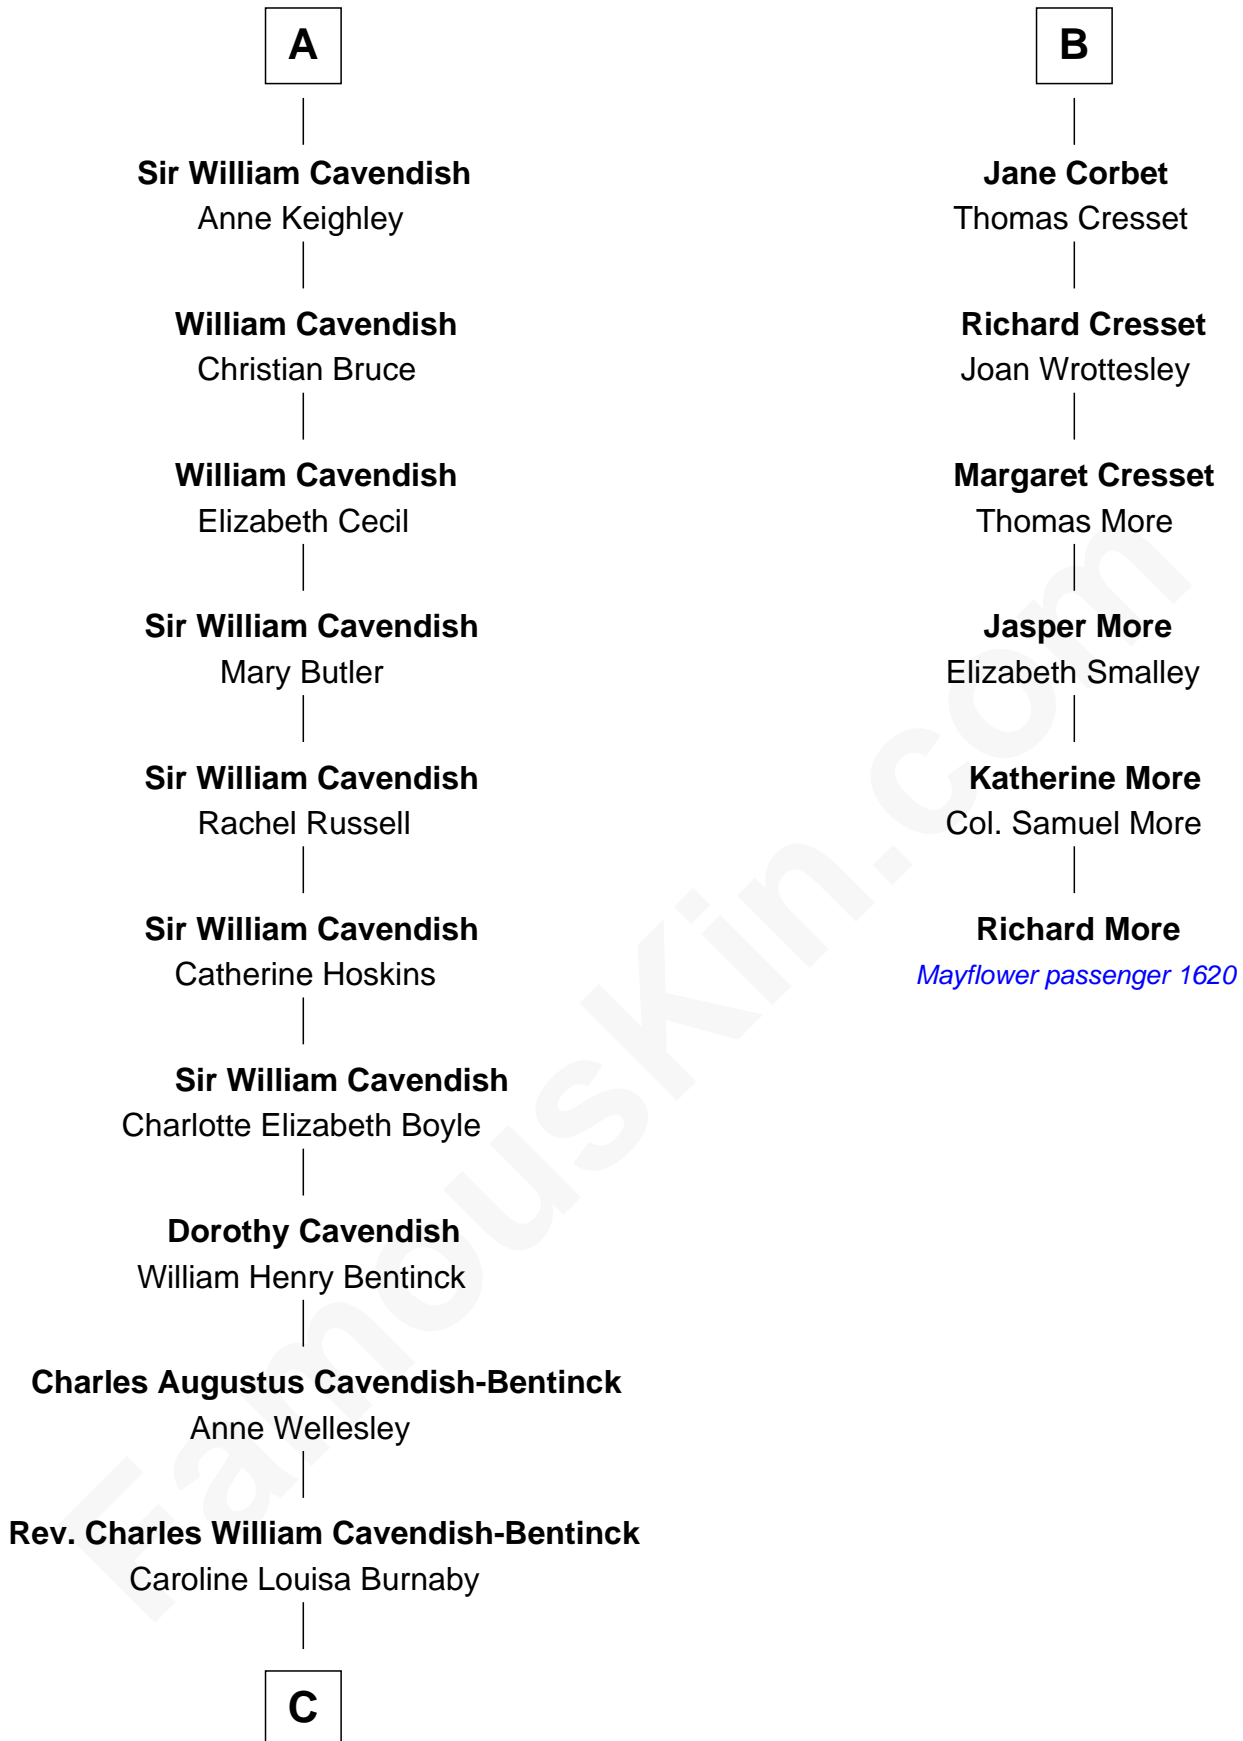

FamousKin.com Relationship Chart of Queen Elizabeth II

Queen of the United Kingdom

12th cousin 7 times removed of

Richard More

(c1614 - c1696) Mayflower passenger 1620

MAYFLOWER

C

Cecilia Nina Cavendish-Bentinck

Claude George Bowes-Lyon

Elizabeth Bowes-Lyon

George VI, King of the United Kingdom

Queen Elizabeth II

Queen of the United Kingdom

FamousKin.com