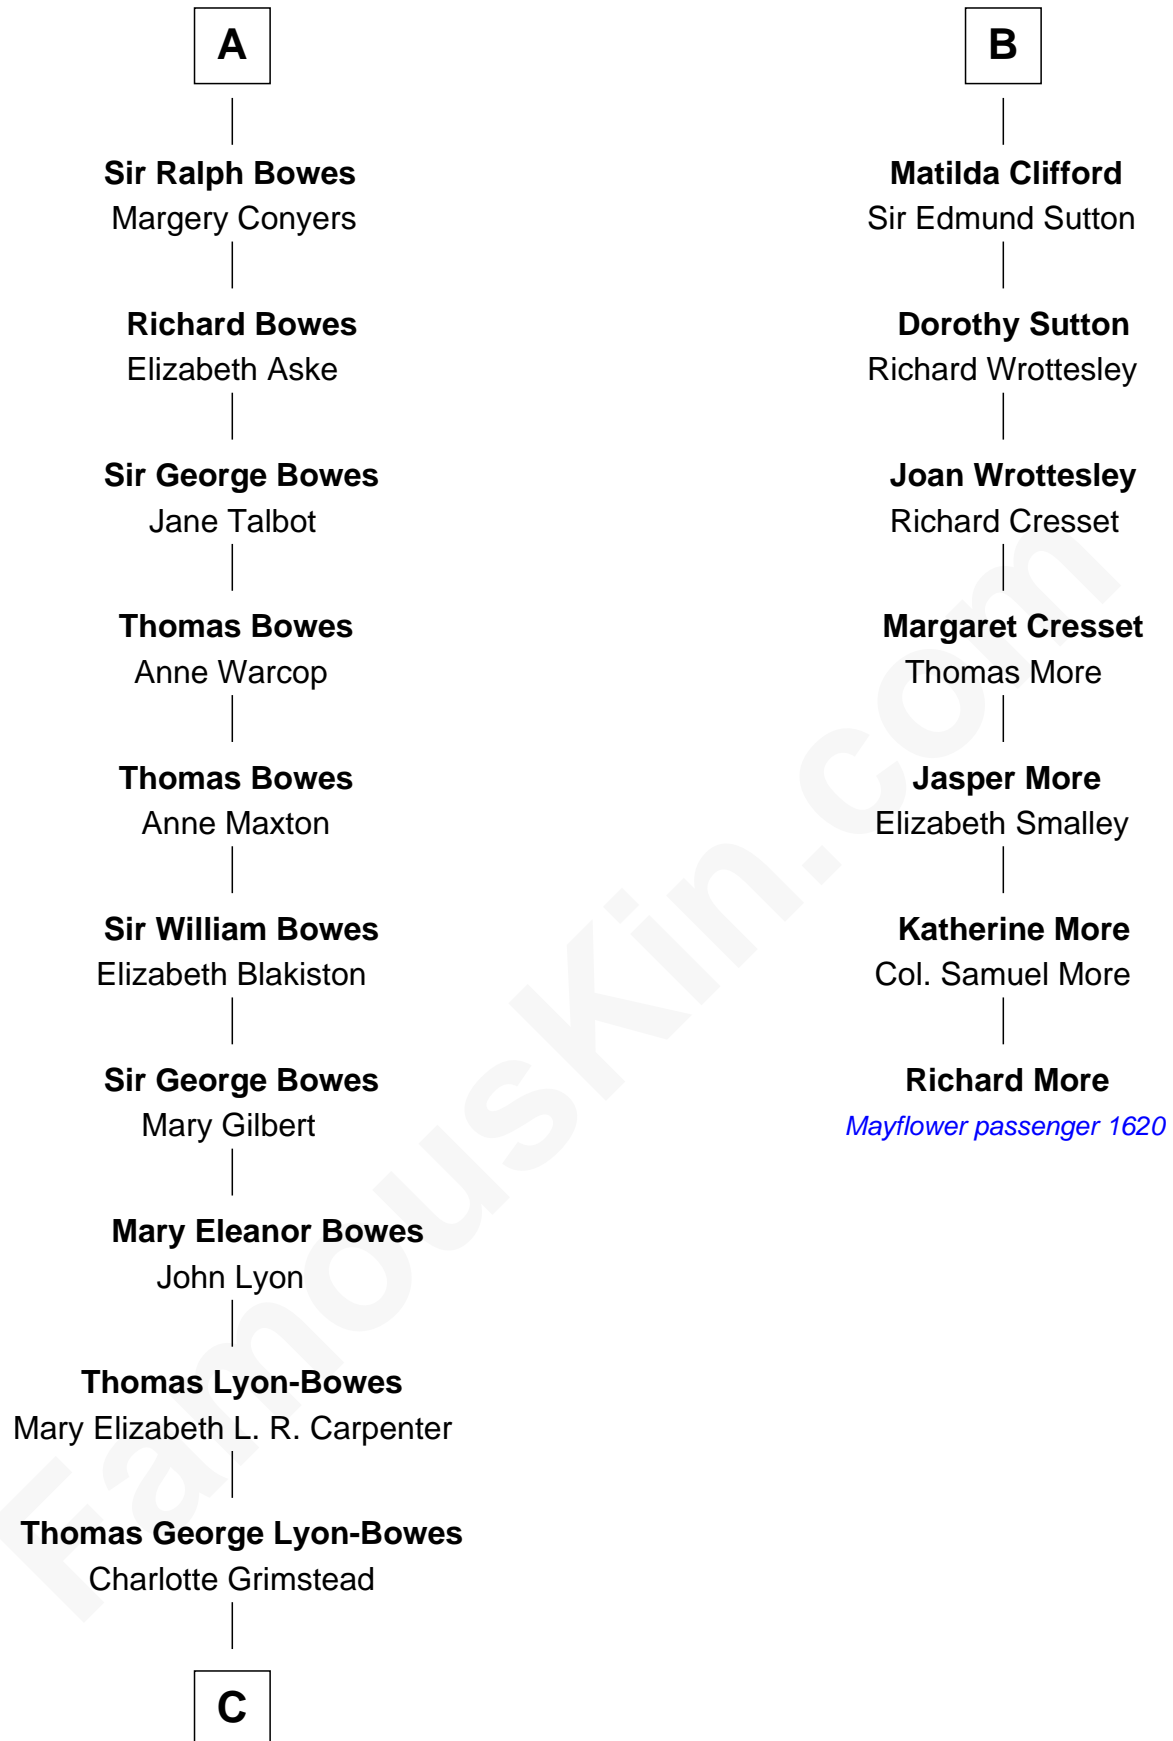

FamousKin.com Relationship Chart of Queen Elizabeth II

Queen of the United Kingdom

13th cousin 7 times removed of

Richard More

(c1614 - c1696) Mayflower passenger 1620

MAYFLOWER

C

—
Claude Bowes-Lyon

Frances Dora Smith

—
Claude George Bowes-Lyon

Cecilia Nina Cavendish-Bentinck

—
Elizabeth Bowes-Lyon

George VI, King of the United Kingdom

—
Queen Elizabeth II

Queen of the United Kingdom