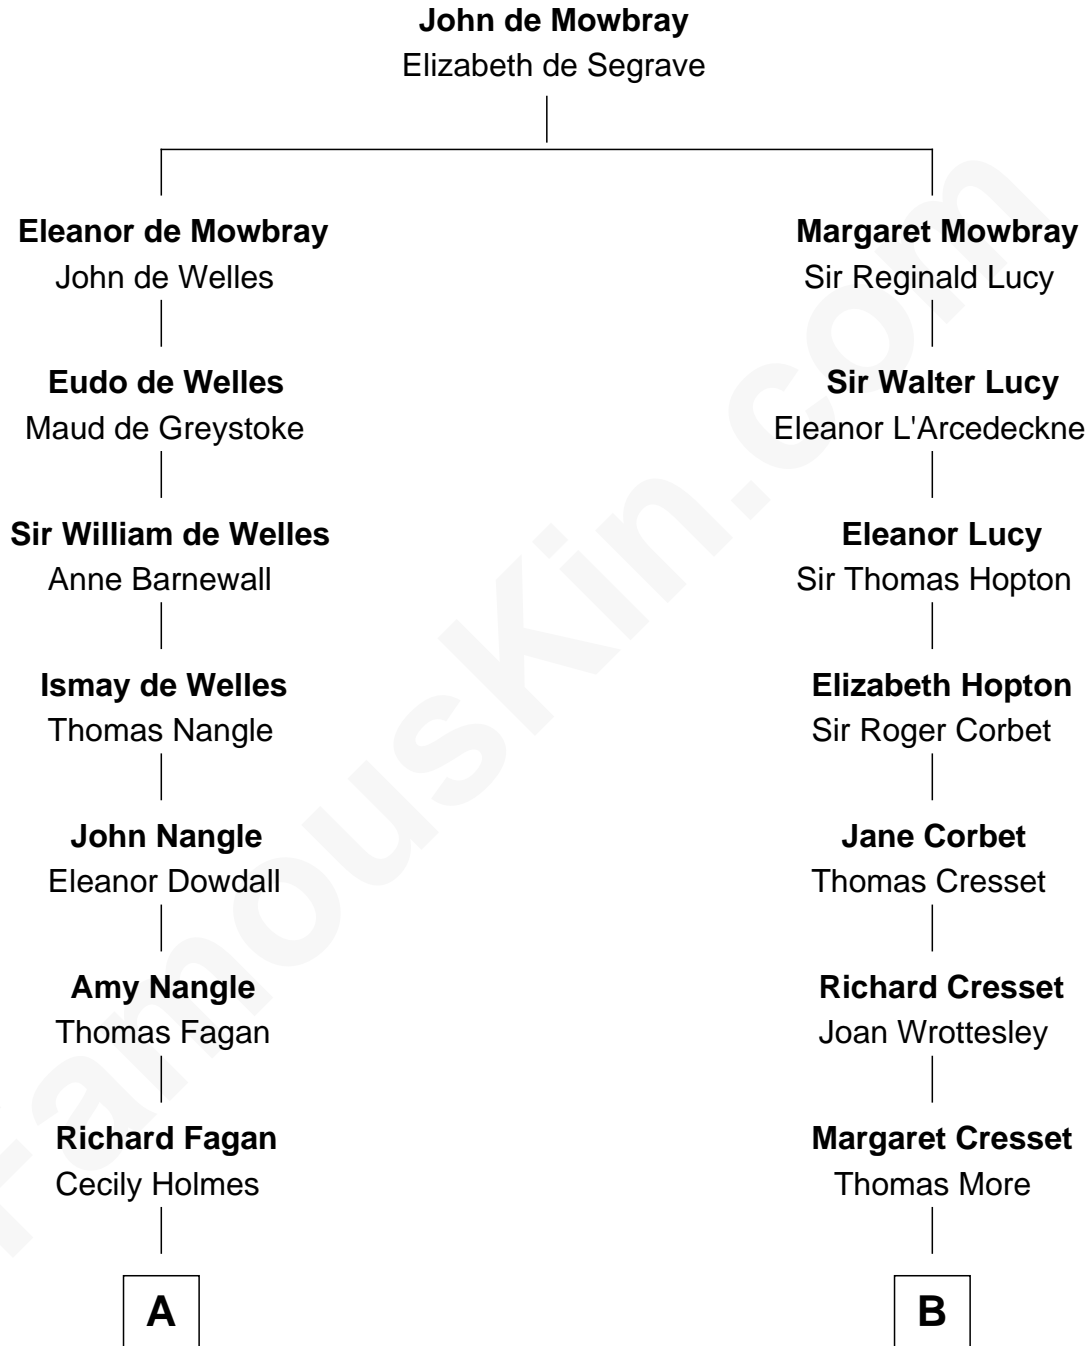

FamousKin.com

Relationship Chart of

Queen Elizabeth II

Queen of the United Kingdom

9th cousin 8 times removed of

Richard More

(c1614 - c1696) Mayflower passenger 1620

MAYFLOWER

Queen Elizabeth II

Queen of the United Kingdom

Elizabeth II photo by [Eric Draper](#)

B

Jasper More
Elizabeth Smalley

Katherine More
Col. Samuel More

Richard More
Mayflower passenger 1620