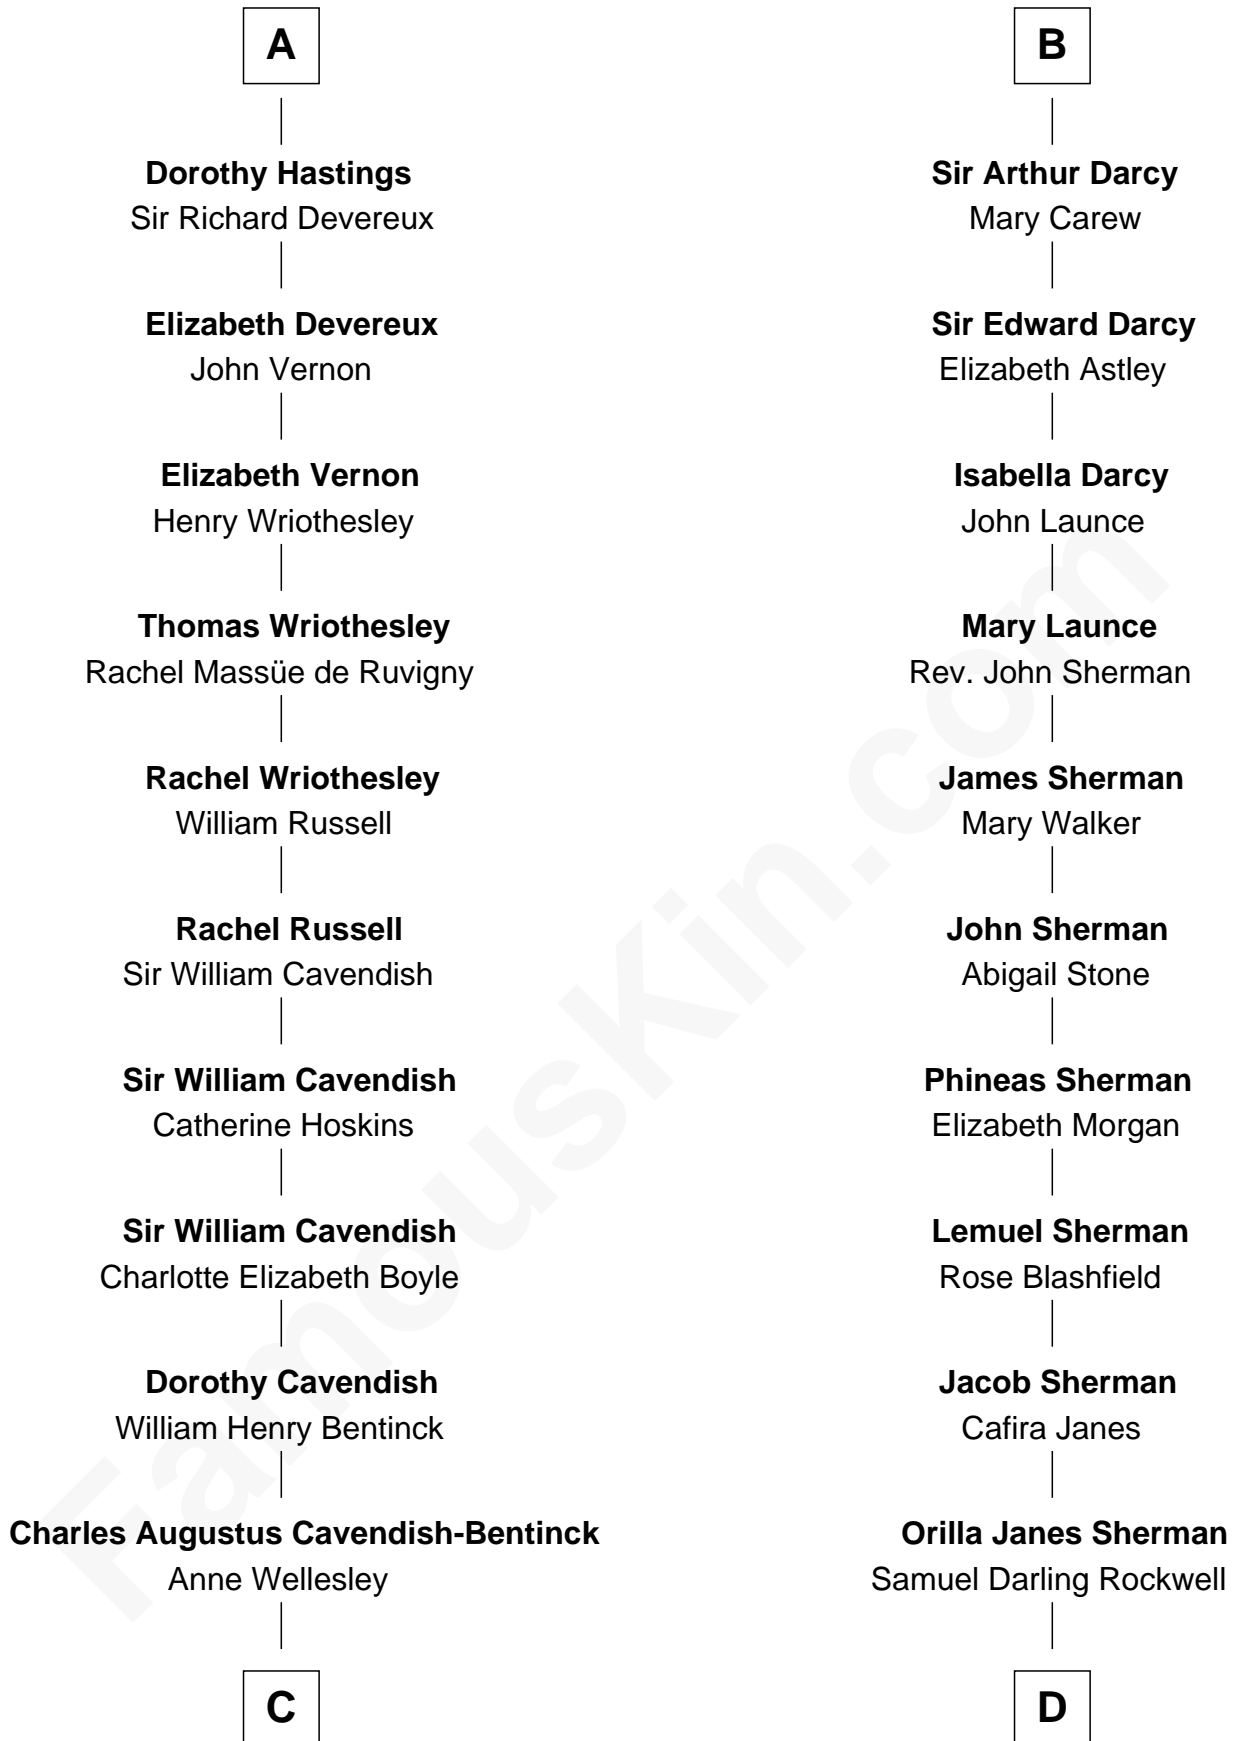

FamousKin.com Relationship Chart of

Queen Elizabeth II

Queen of the United Kingdom

19th cousin 1 time removed of

Norman Rockwell

American Artist

John de Botetourte

Maud FitzThomas