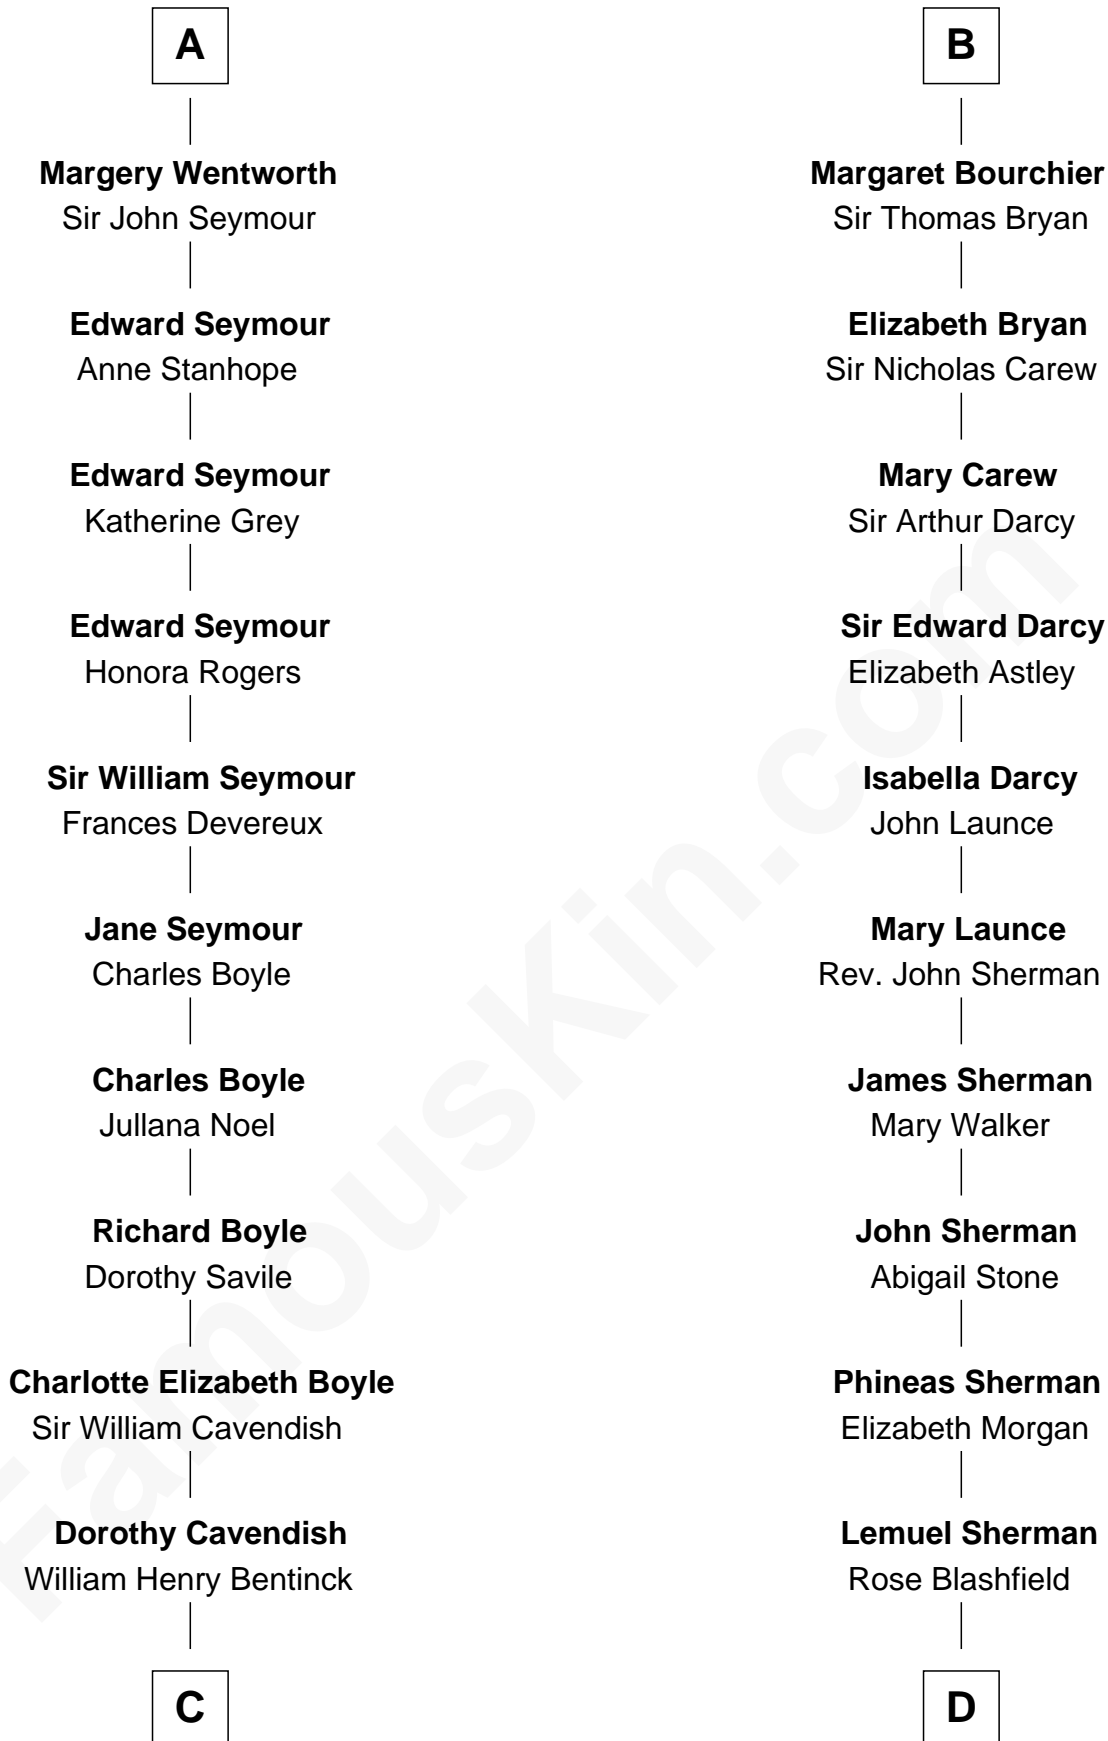

FamousKin.com Relationship Chart of

Queen Elizabeth II

Queen of the United Kingdom

21st cousin of

Norman Rockwell

American Artist

Sir Henry de Hastings

Joan de Cantilupe

Sir Laurence Cheney

Elizabeth Cheney

Sir Frederick Tilney

Elizabeth Tilney

Sir Humphrey Bouchier

B

C

Charles Augustus Cavendish-Bentinck

Anne Wellesley

Rev. Charles William Cavendish-Bentinck

Caroline Louisa Burnaby

Cecilia Nina Cavendish-Bentinck

Claude George Bowes-Lyon

Elizabeth Bowes-Lyon

George VI, King of the United Kingdom

Queen Elizabeth II