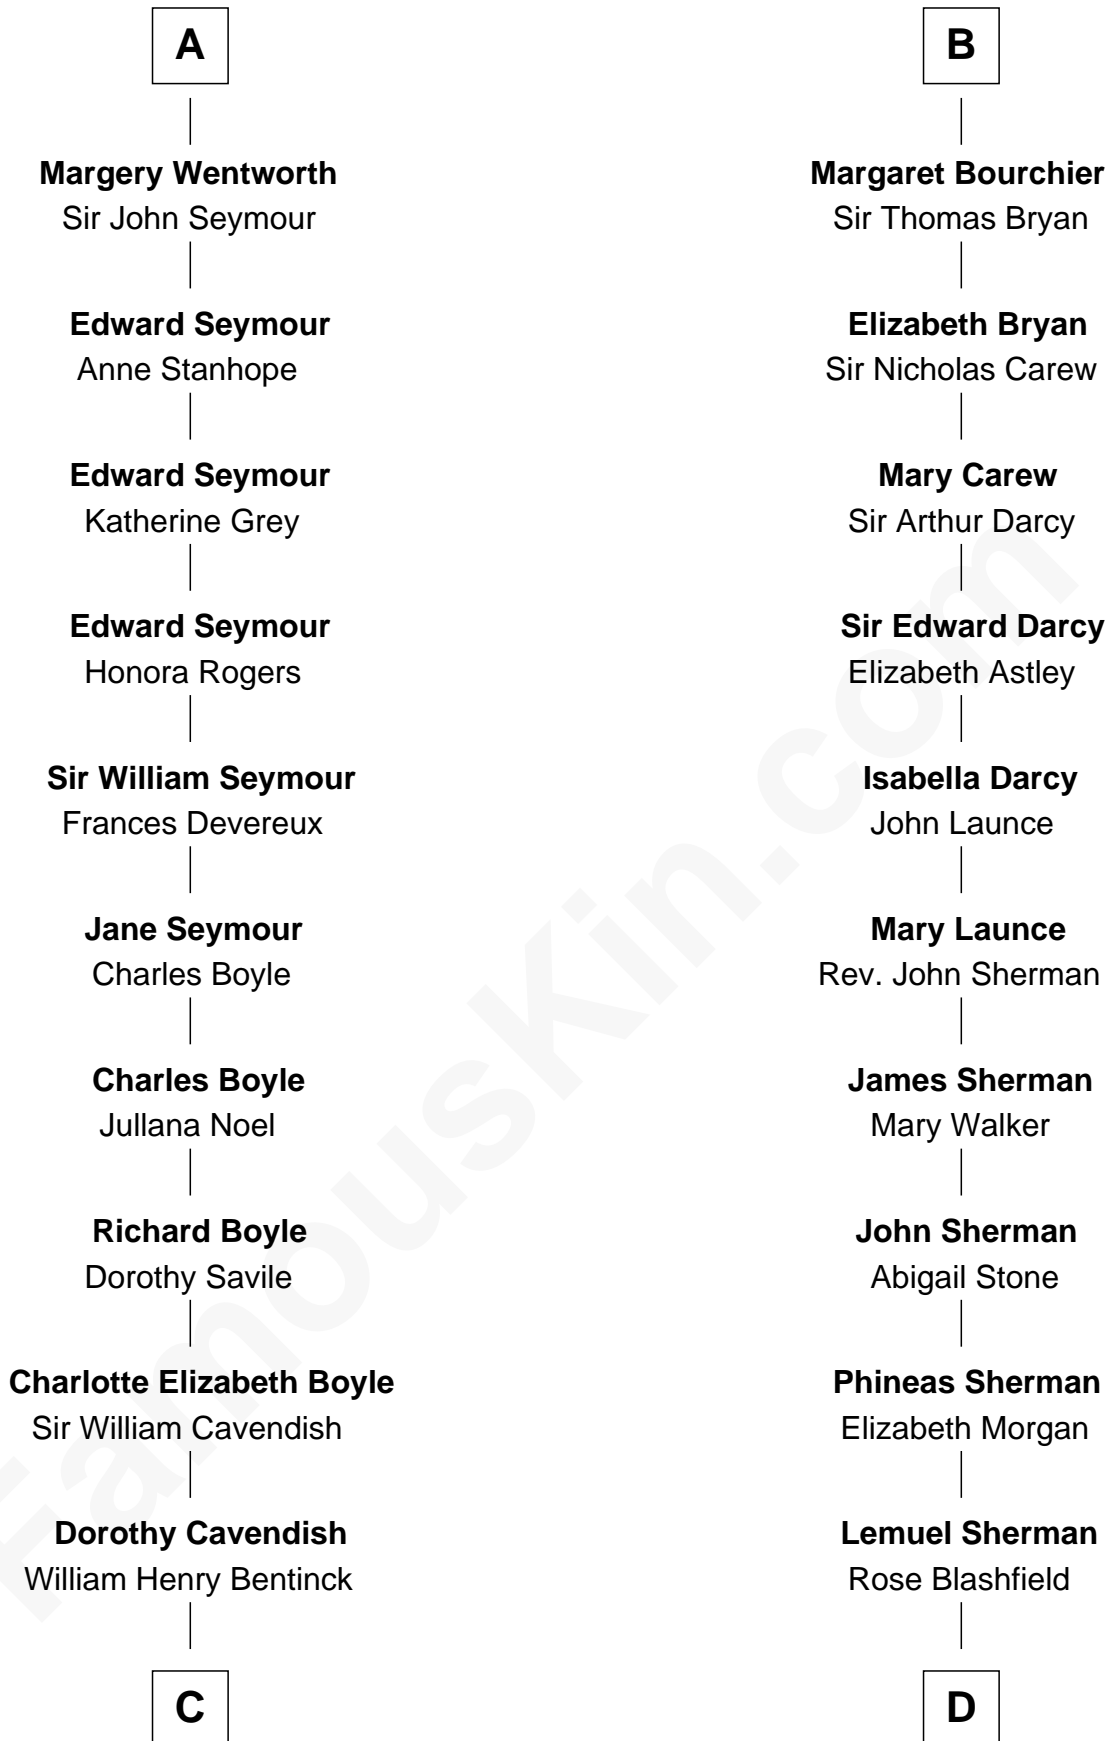

# FamousKin.com Relationship Chart of

**Queen Elizabeth II**

*Queen of the United Kingdom*

21st cousin of

**Norman Rockwell**

*American Artist*

**Sir Roger de Herdeburgh**

Ida de Odingsells

**Ela Herdeburgh**  
Sir William de Boteler

**Ankaret le Boteler**  
John le Strange

**Eleanor le Strange**  
Sir Reynold de Grey

**Ida Grey**  
John Cokayne

**Elizabeth Cokayne**  
Sir Laurence Cheney

**Elizabeth Cheney**  
Sir John Say

**Anne Say**  
Sir Henry Wentworth

**A**

**Ela Herdeburgh**  
Sir William de Boteler

**Ankaret le Boteler**  
John le Strange

**Eleanor le Strange**  
Sir Reynold de Grey

**Ida Grey**  
John Cokayne

**Elizabeth Cokayne**  
Sir Laurence Cheney

**Elizabeth Cheney**  
Sir Frederick Tilney

**Elizabeth Tilney**  
Sir Humphrey Bouchier

**B**

**C**

**Charles Augustus Cavendish-Bentinck**

Anne Wellesley

**Rev. Charles William Cavendish-Bentinck**

Caroline Louisa Burnaby