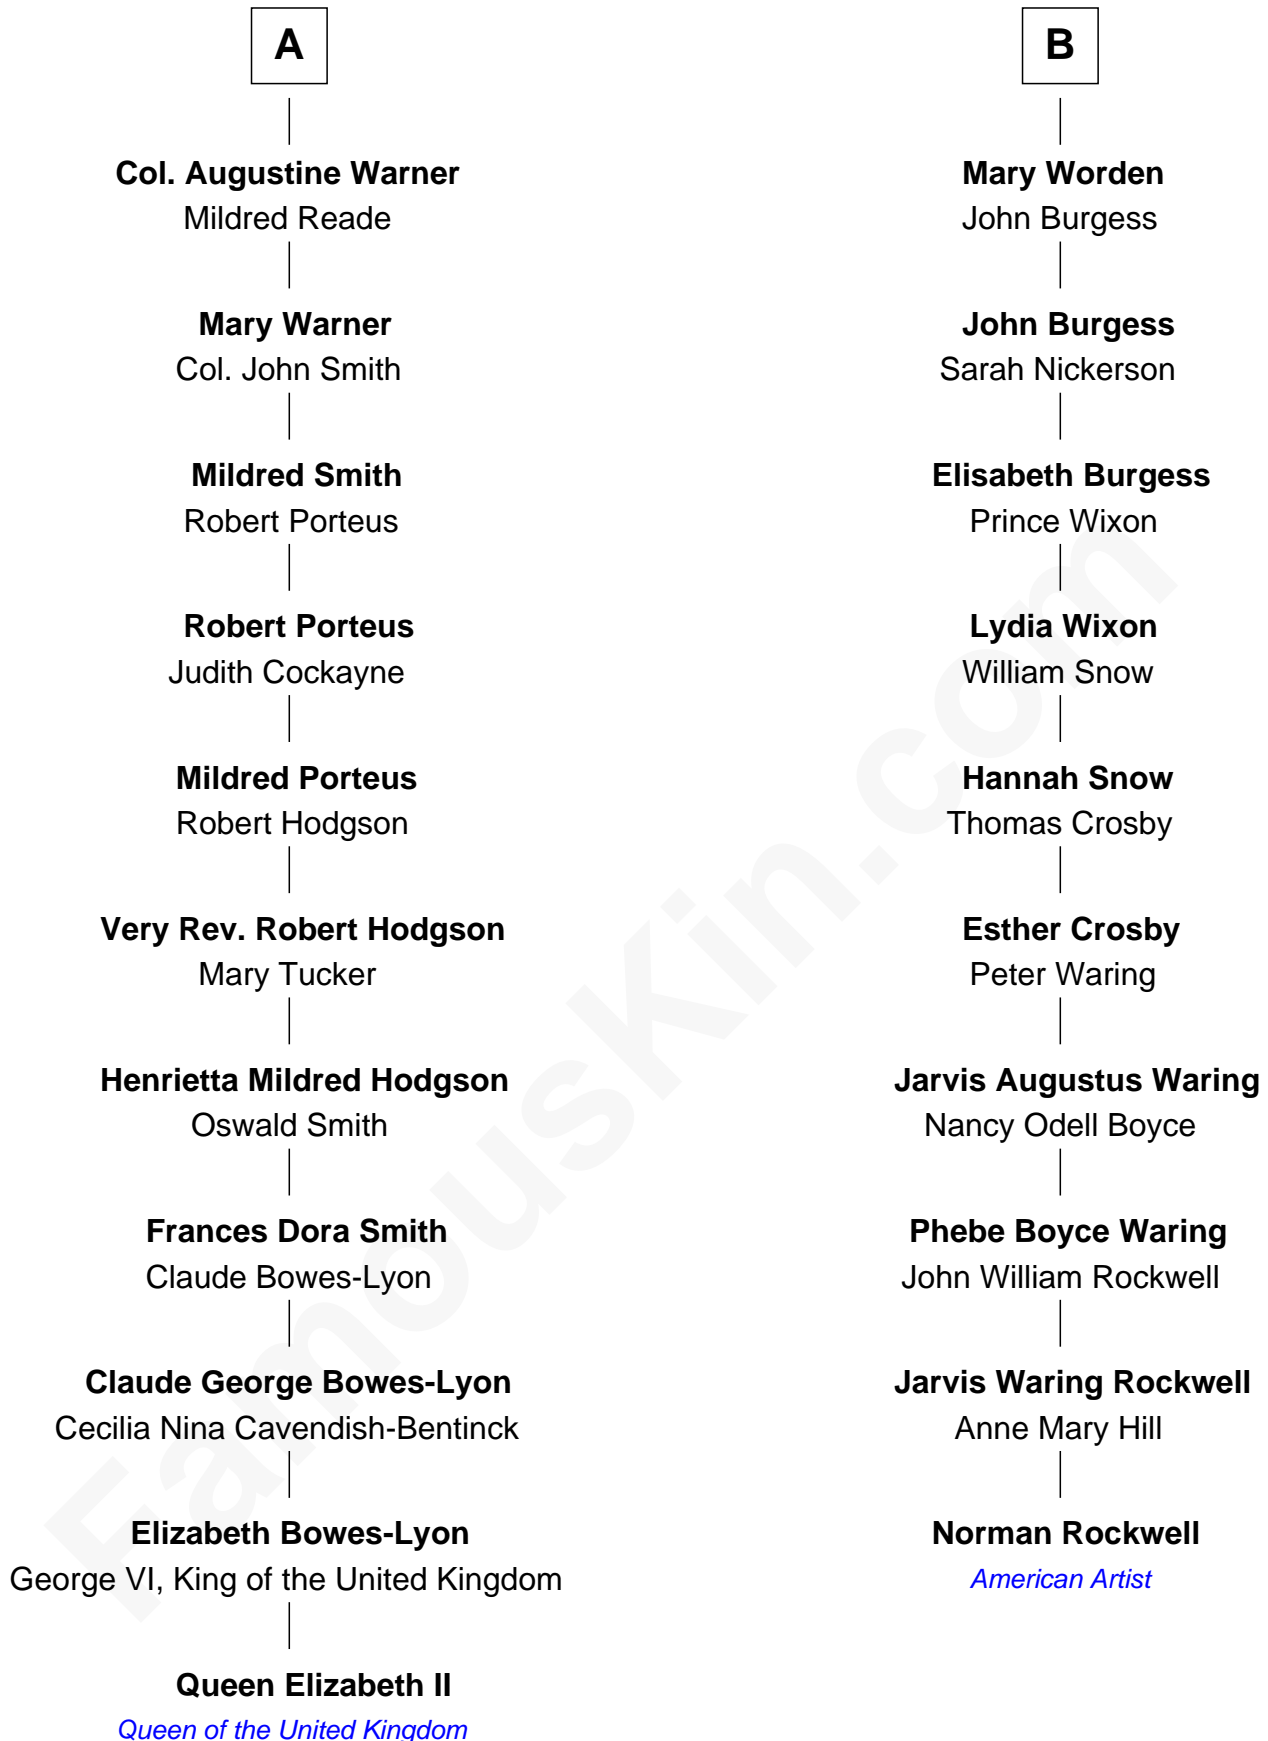

FamousKin.com Relationship Chart of

Queen Elizabeth II

Queen of the United Kingdom

16th cousin 1 time removed of

Norman Rockwell

American Artist

Richard Sherburne

Alice Hamerton

Elizabeth II photo by [Eric Draper](#)