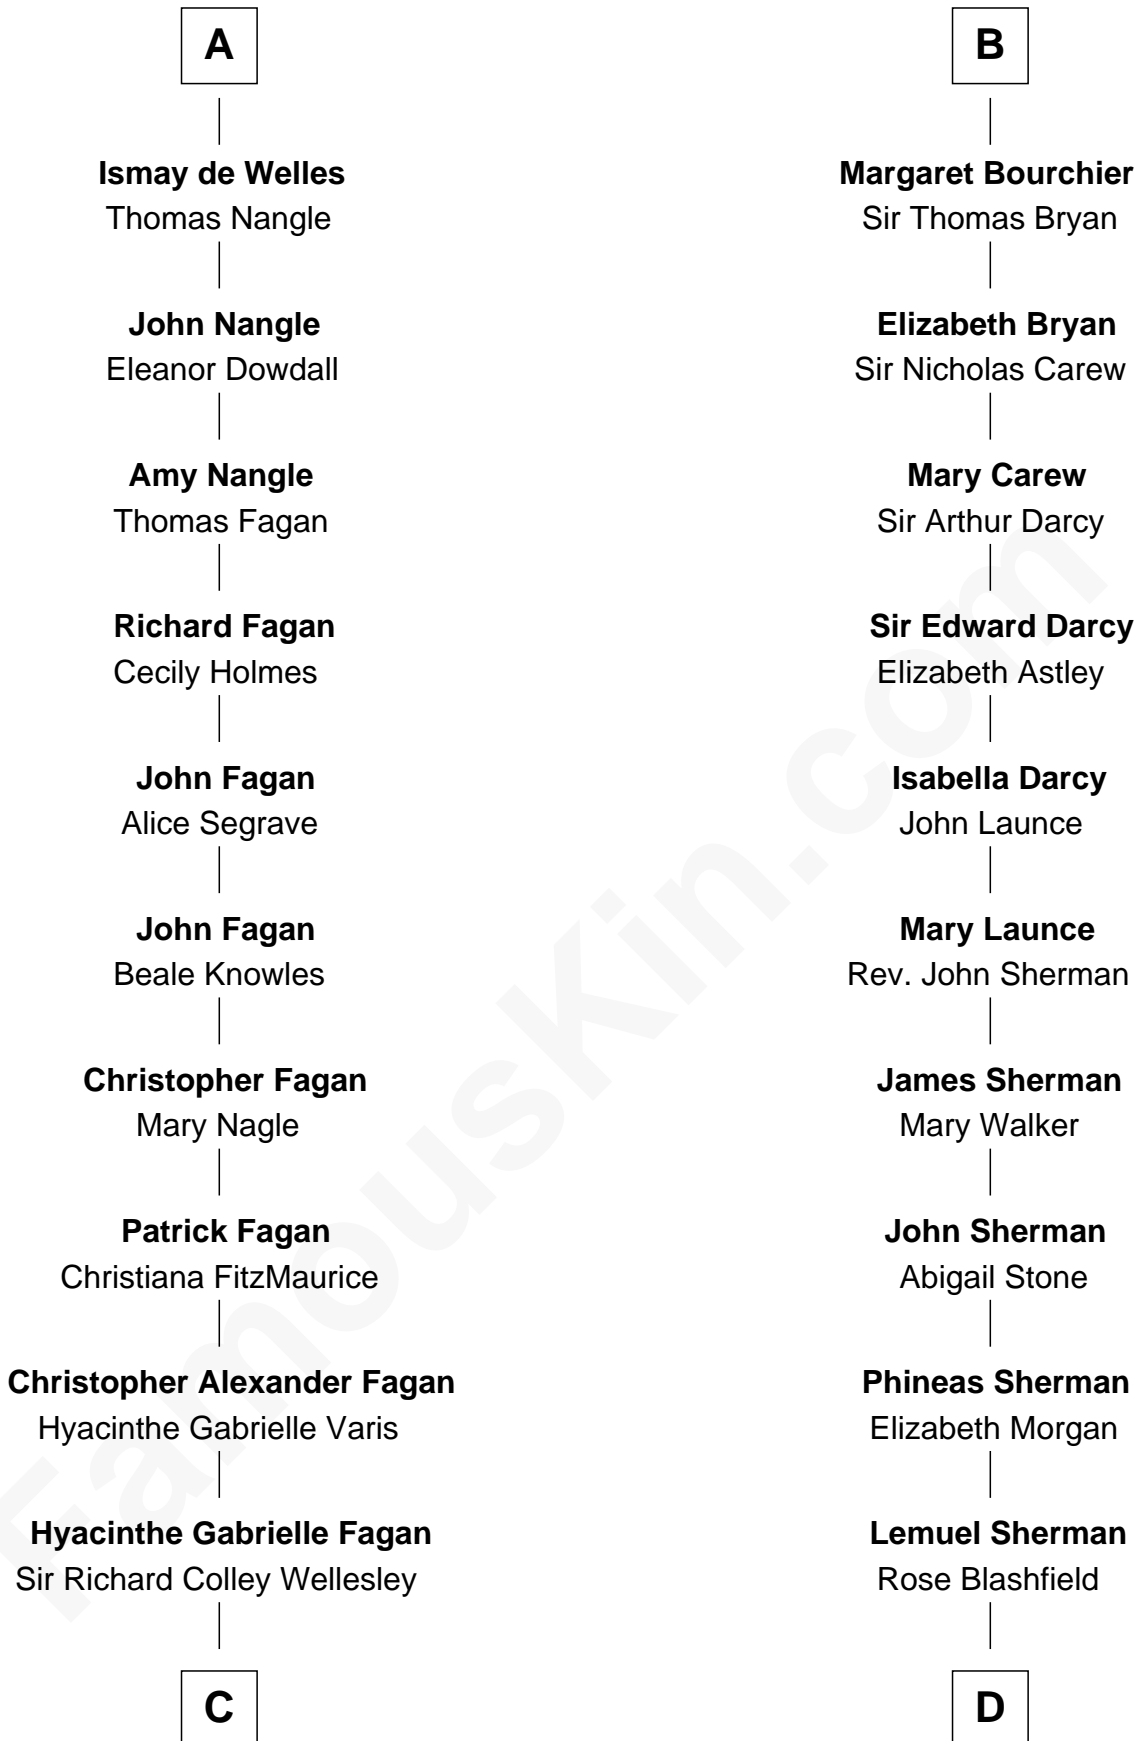

FamousKin.com Relationship Chart of

Queen Elizabeth II

Queen of the United Kingdom

21st cousin of

Norman Rockwell

American Artist

Philip III, King of France

*with wife
Maria of Brabant*

*with wife
Isabella of Aragon*

Margaret of France
Edward I, King of England

King Philip IV of France
Joan of Navarre

Thomas of Brotherton
Alice de Hales

Isabella of France
Edward II, King of England

Margaret Plantagenet
John de Segrave

Edward III, King of England
Philippa of Hainault

Elizabeth de Segrave
John de Mowbray

Sir Thomas Plantagenet
Eleanor de Bohun

Eleanor de Mowbray
John de Welles

Anne Plantagenet
Sir William Bouchier

Eudo de Welles
Maud de Greystoke

Sir John Bouchier
Margaret Berners

Sir William de Welles
Anne Barnewall

Sir Humphrey Bouchier
Elizabeth Tilney

A

B

C

Anne Wellesley

Charles Augustus Cavendish-Bentinck