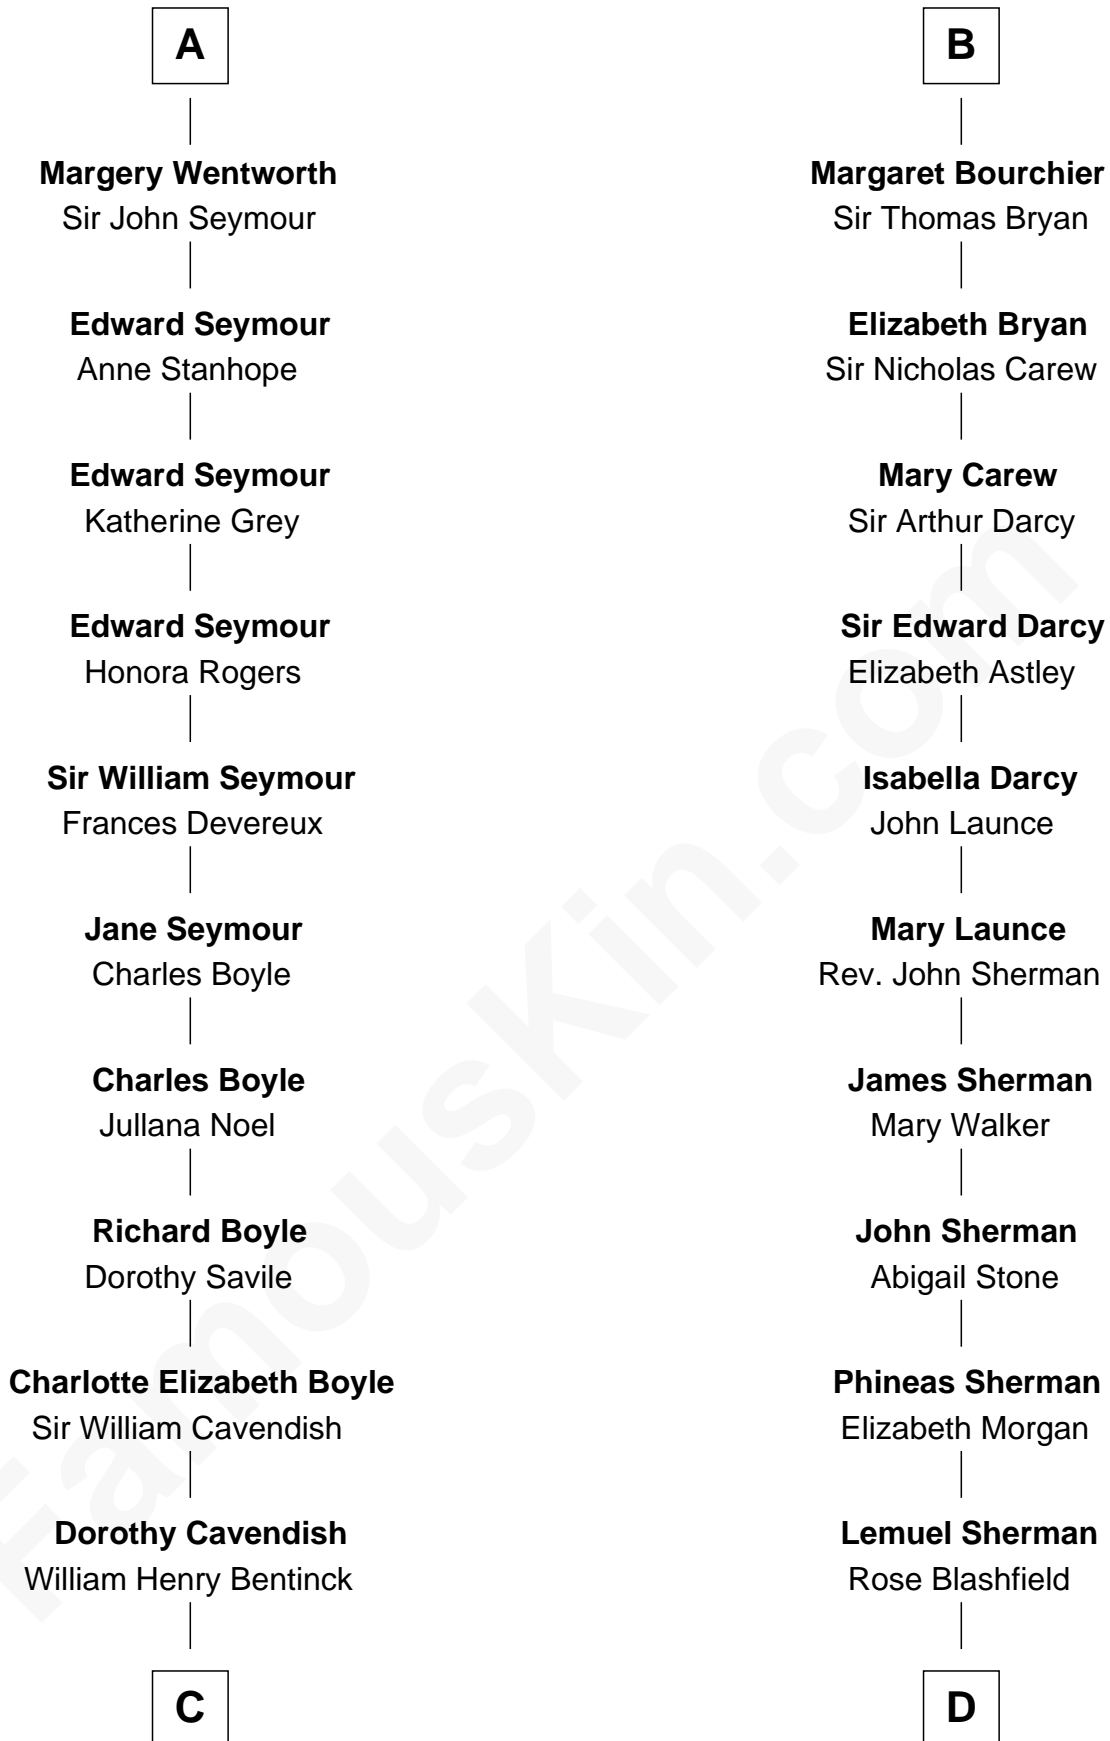

FamousKin.com Relationship Chart of

Queen Elizabeth II

Queen of the United Kingdom

21st cousin of

Norman Rockwell

American Artist

Sir John de Verdun

Eleanor de Bohun

George VI, King of the United Kingdom

Queen Elizabeth II

Queen of the United Kingdom

D

Jacob Sherman

Cafira Janes

Orilla Janes Sherman

Samuel Darling Rockwell