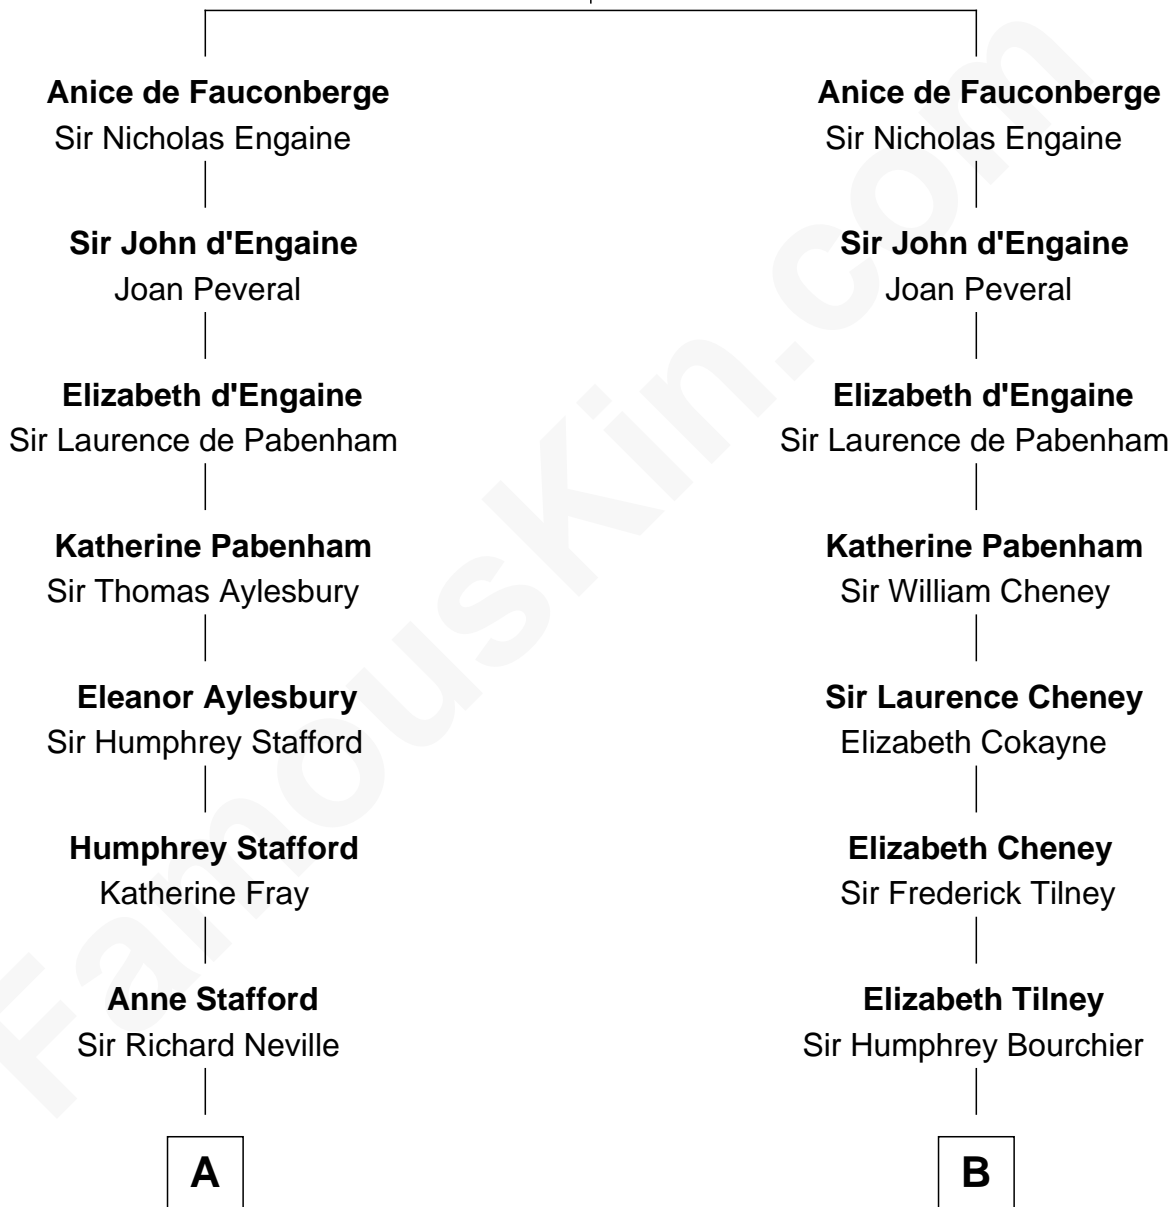

# FamousKin.com Relationship Chart of

**Queen Elizabeth II**

*Queen of the United Kingdom*

21st cousin of

**Norman Rockwell**

*American Artist*

**Walter de Fauconberge**

Agnes de Brus

**C**

**Charles Augustus Cavendish-Bentinck**

Anne Wellesley

**Rev. Charles William Cavendish-Bentinck**

Caroline Louisa Burnaby

**Cecilia Nina Cavendish-Bentinck**

Claude George Bowes-Lyon

**Elizabeth Bowes-Lyon**

George VI, King of the United Kingdom

**Queen Elizabeth II**

*Queen of the United Kingdom*

**D**

**Jacob Sherman**

Cafira Janes

**Orilla Janes Sherman**

Samuel Darling Rockwell