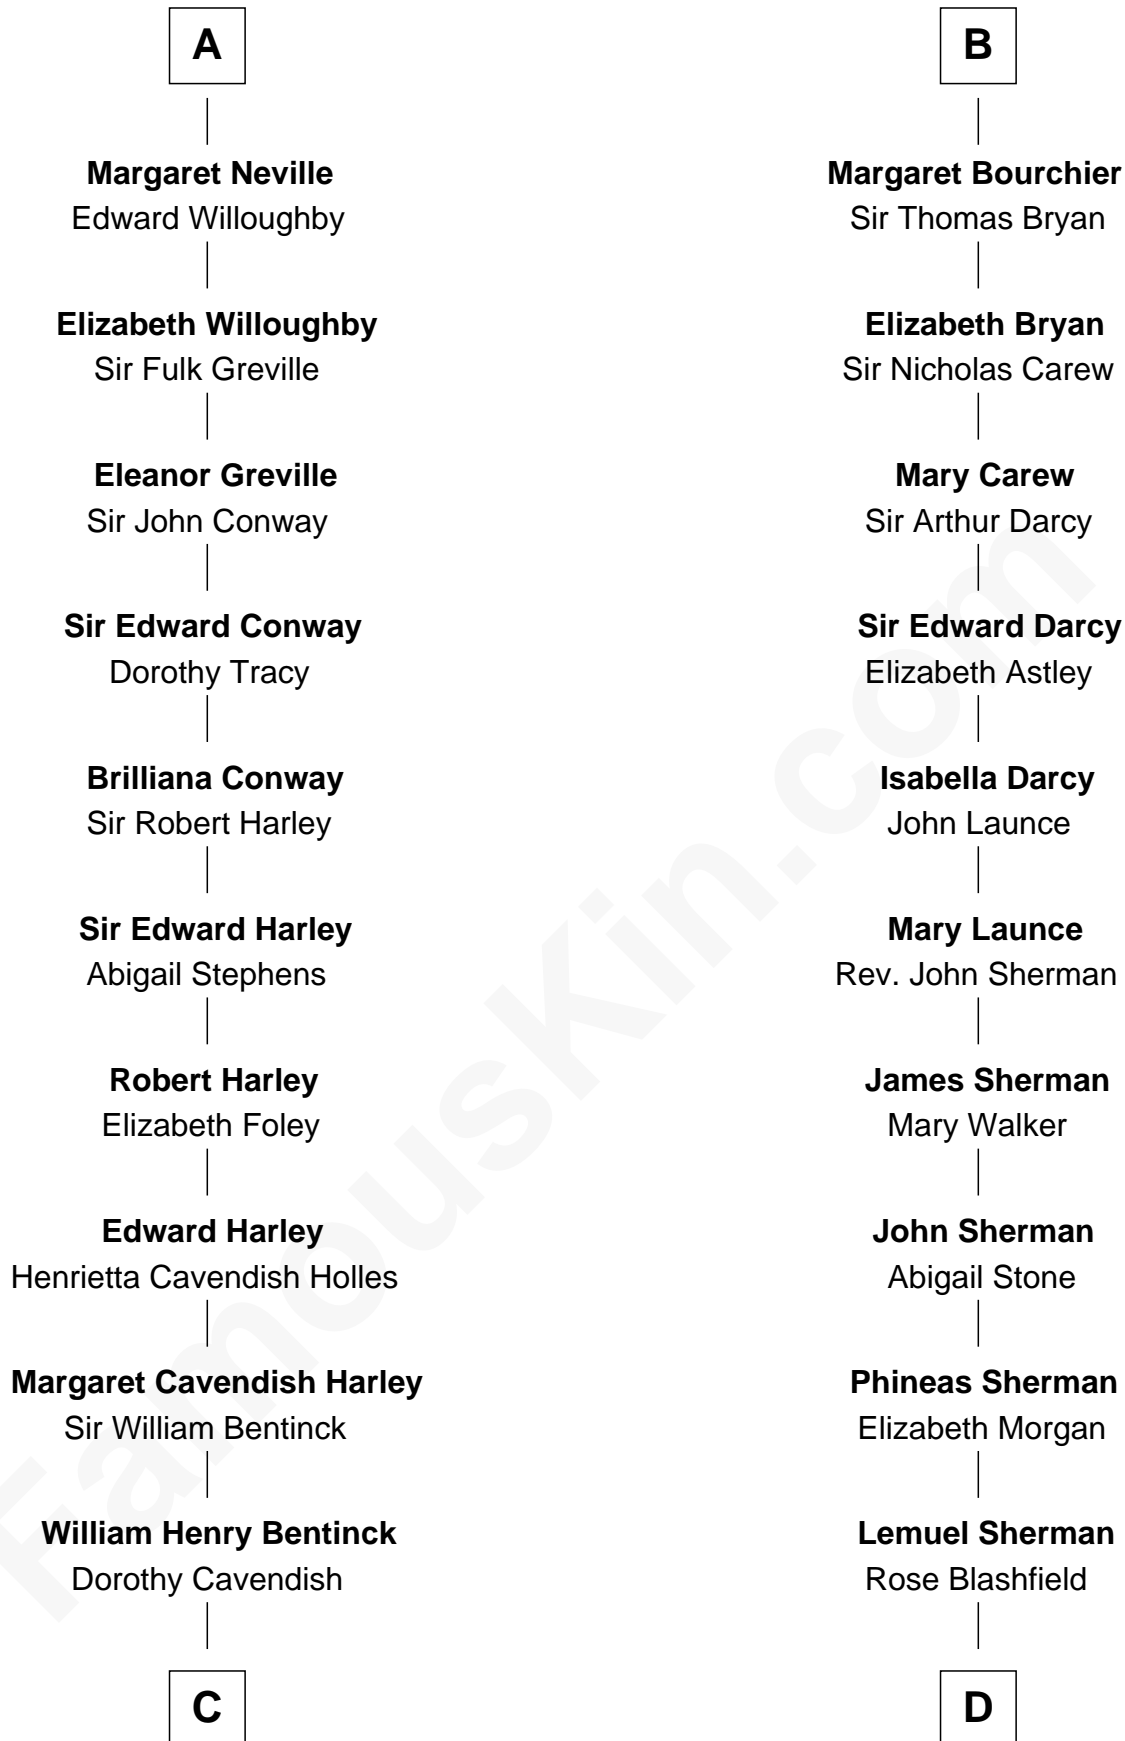

# FamousKin.com Relationship Chart of

**Queen Elizabeth II**

*Queen of the United Kingdom*

21st cousin of

**Norman Rockwell**

*American Artist*

**Walter de Fauconberge**

Agnes de Brus

George VI, King of the United Kingdom

**Queen Elizabeth II**

*Queen of the United Kingdom*

**D**

**Jacob Sherman**

Cafira Janes

**Orilla Janes Sherman**

Samuel Darling Rockwell