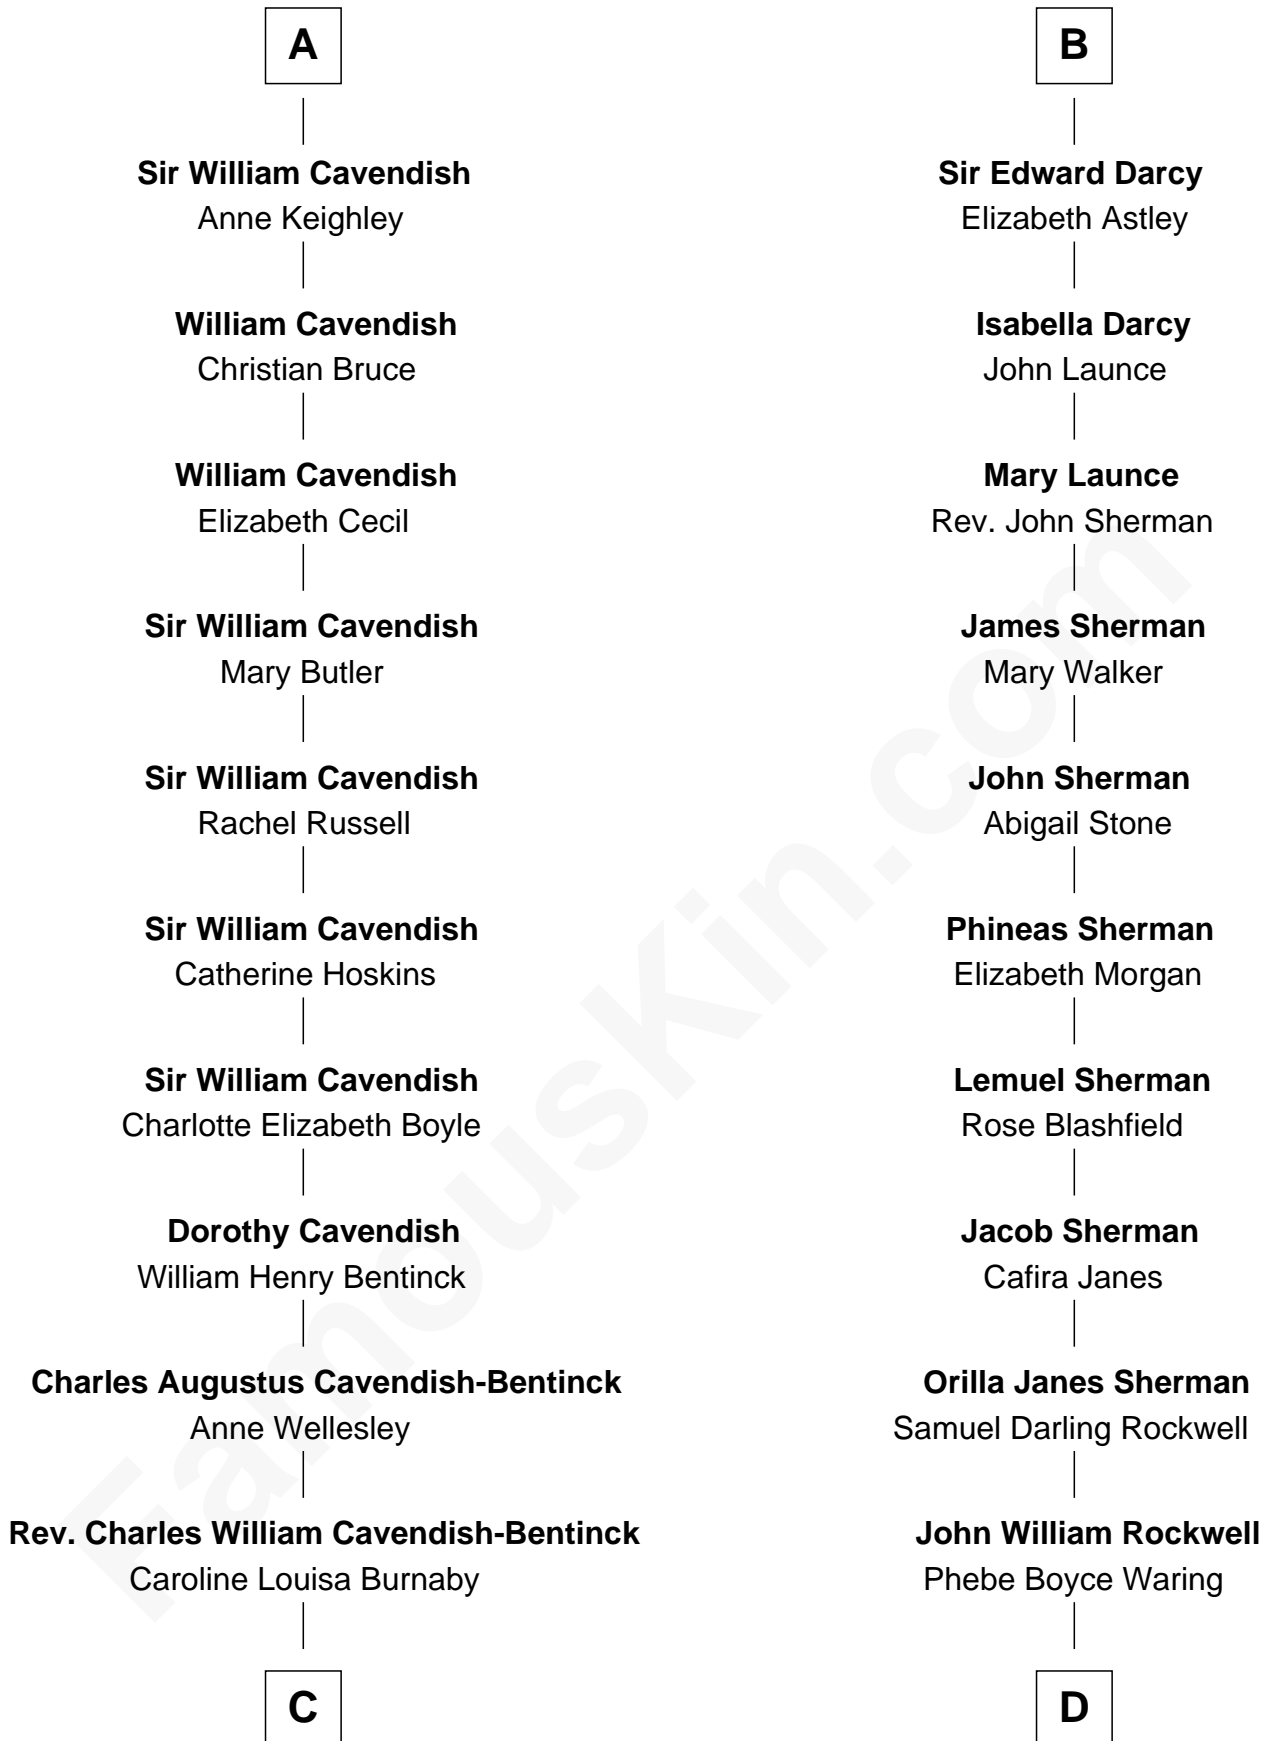

# FamousKin.com Relationship Chart of

**Queen Elizabeth II**

*Queen of the United Kingdom*

18th cousin 1 time removed of

**Norman Rockwell**

*American Artist*

**Sir Gilbert Talbot**

Pernel le Boteler

**C**

**Cecilia Nina Cavendish-Bentinck**

Claude George Bowes-Lyon

**Elizabeth Bowes-Lyon**

George VI, King of the United Kingdom

**Queen Elizabeth II**

*Queen of the United Kingdom*

**D**