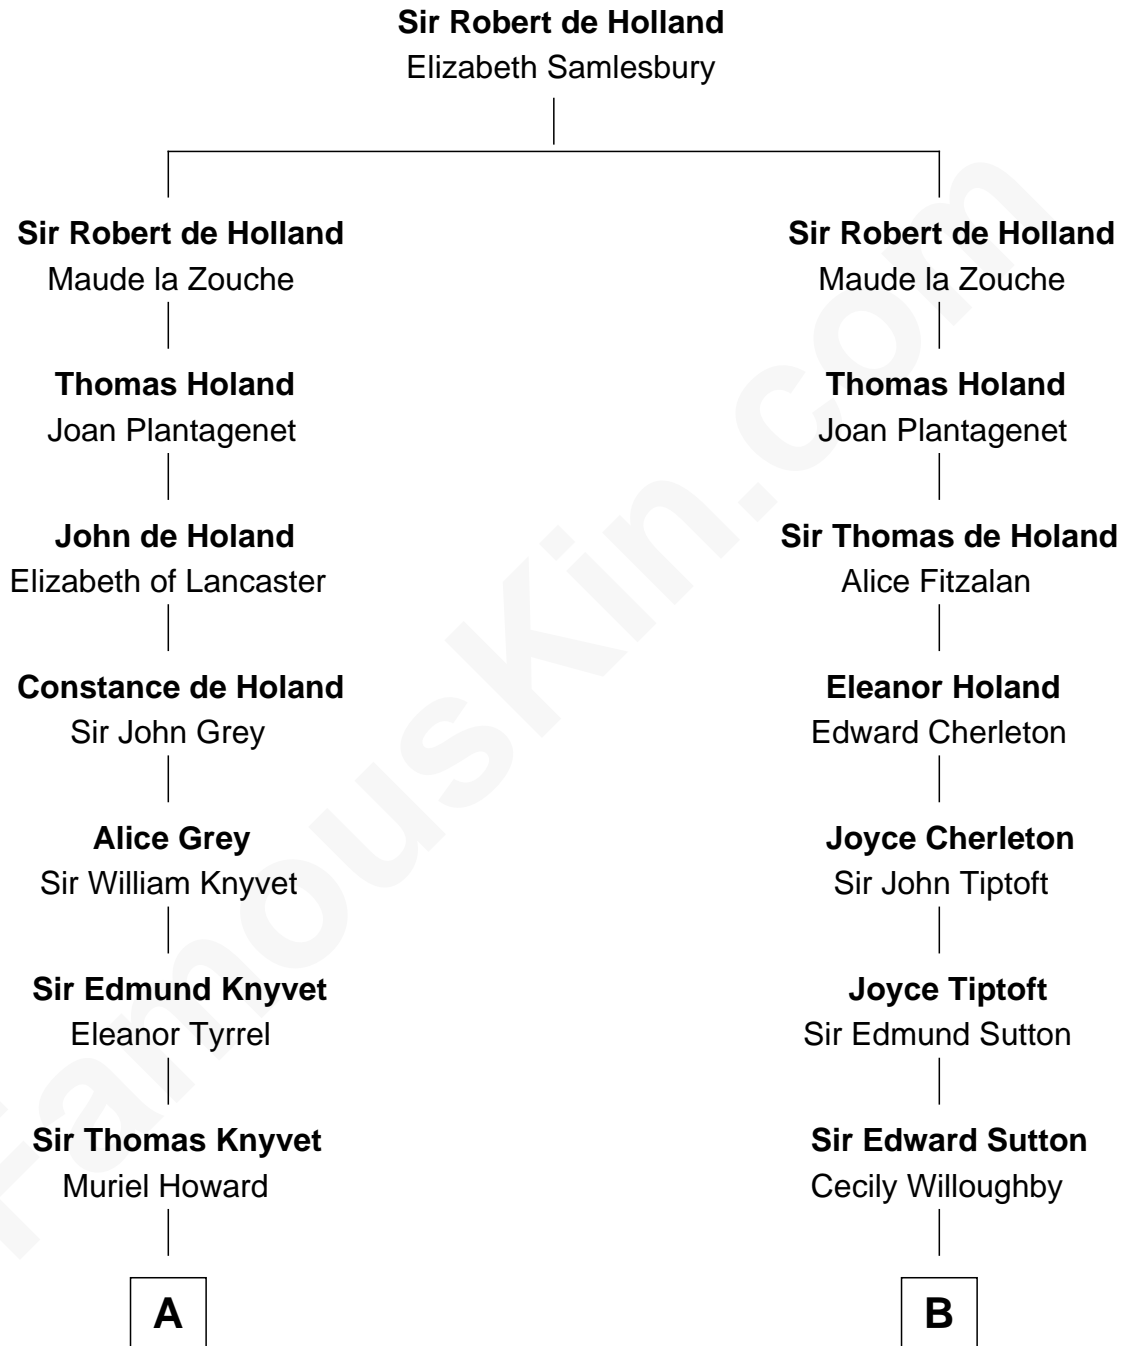

FamousKin.com Relationship Chart of

Queen Elizabeth II

Queen of the United Kingdom

16th cousin 5 times removed of

Nicholas Gilman

Signer of the U.S. Constitution

C

Charles Augustus Cavendish-Bentinck

Anne Wellesley

Rev. Charles William Cavendish-Bentinck

Caroline Louisa Burnaby

Cecilia Nina Cavendish-Bentinck

Claude George Bowes-Lyon

Elizabeth Bowes-Lyon

George VI, King of the United Kingdom

Queen Elizabeth II

Queen of the United Kingdom