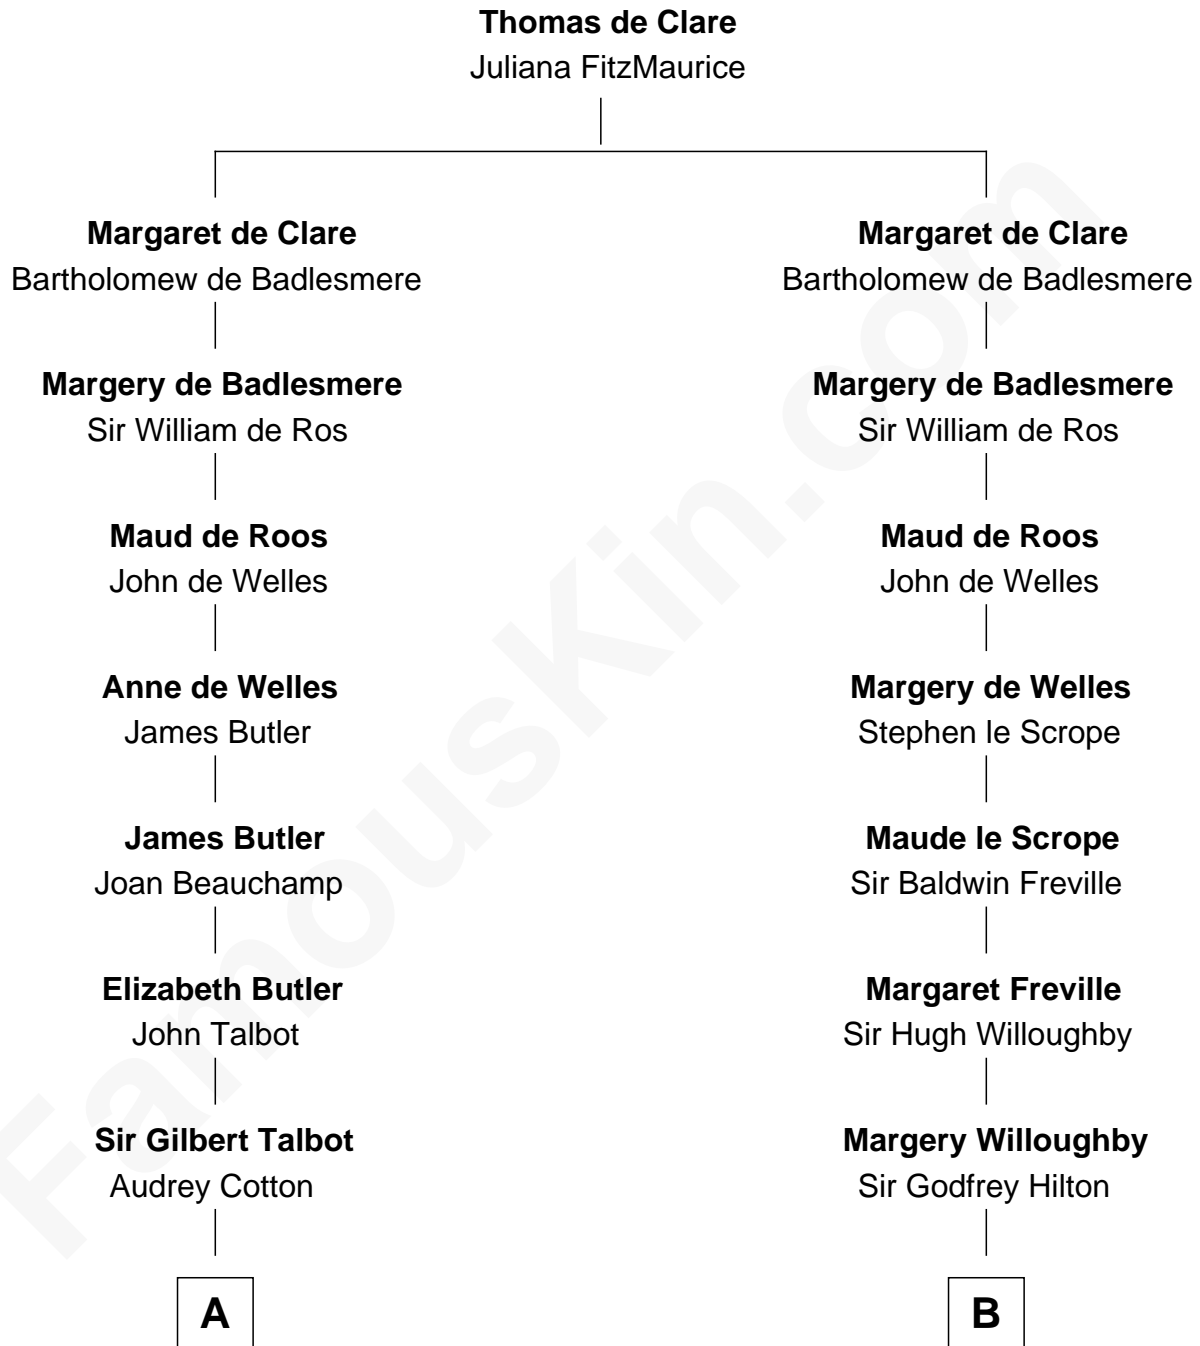

# FamousKin.com Relationship Chart of

**Queen Elizabeth II**

*Queen of the United Kingdom*

17th cousin 3 times removed of

**Nicholas Gilman**

*Signer of the U.S. Constitution*

**C**

—  
**Claude Bowes-Lyon**

Frances Dora Smith

—  
**Claude George Bowes-Lyon**

Cecilia Nina Cavendish-Bentinck

—  
**Elizabeth Bowes-Lyon**

George VI, King of the United Kingdom

—  
**Queen Elizabeth II**

*Queen of the United Kingdom*